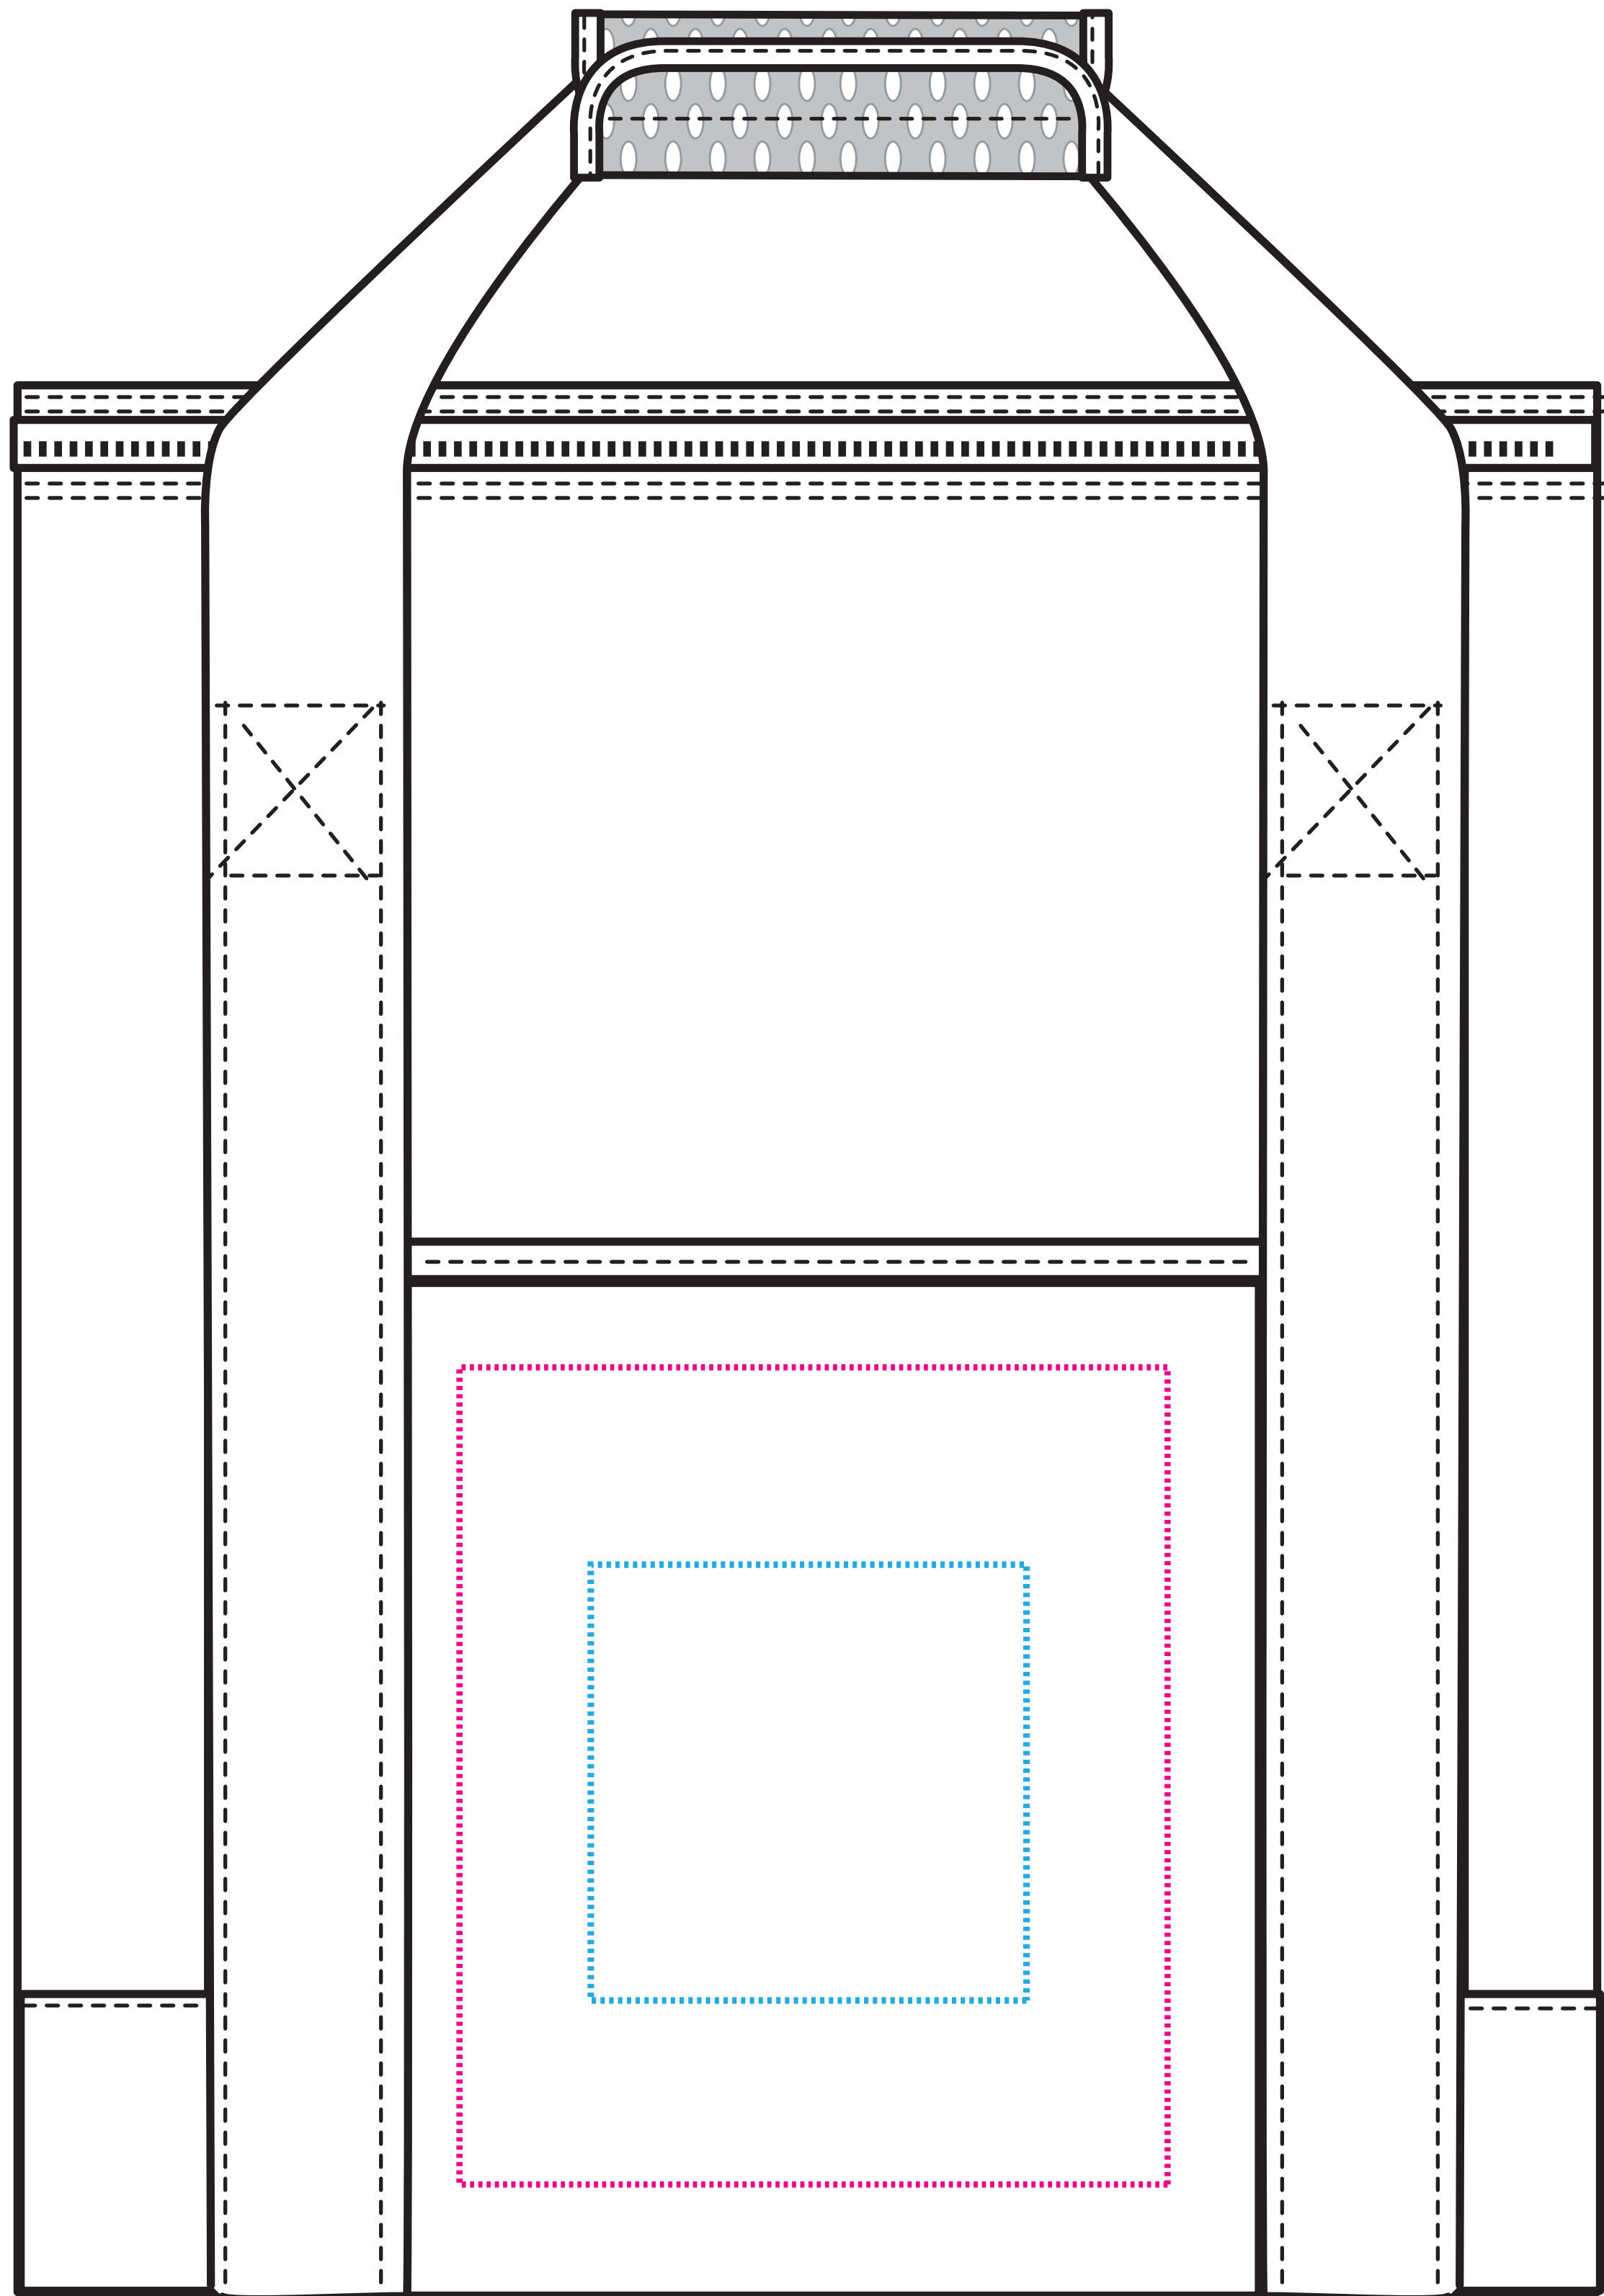

3802

PRODUCT SIZE: 26w x 17d x 20h cm

— PRINT AREA: 13w x 15h cm

..... EMBROIDERY AREA: 8w x 8h cm

ARTWORK @ 100%