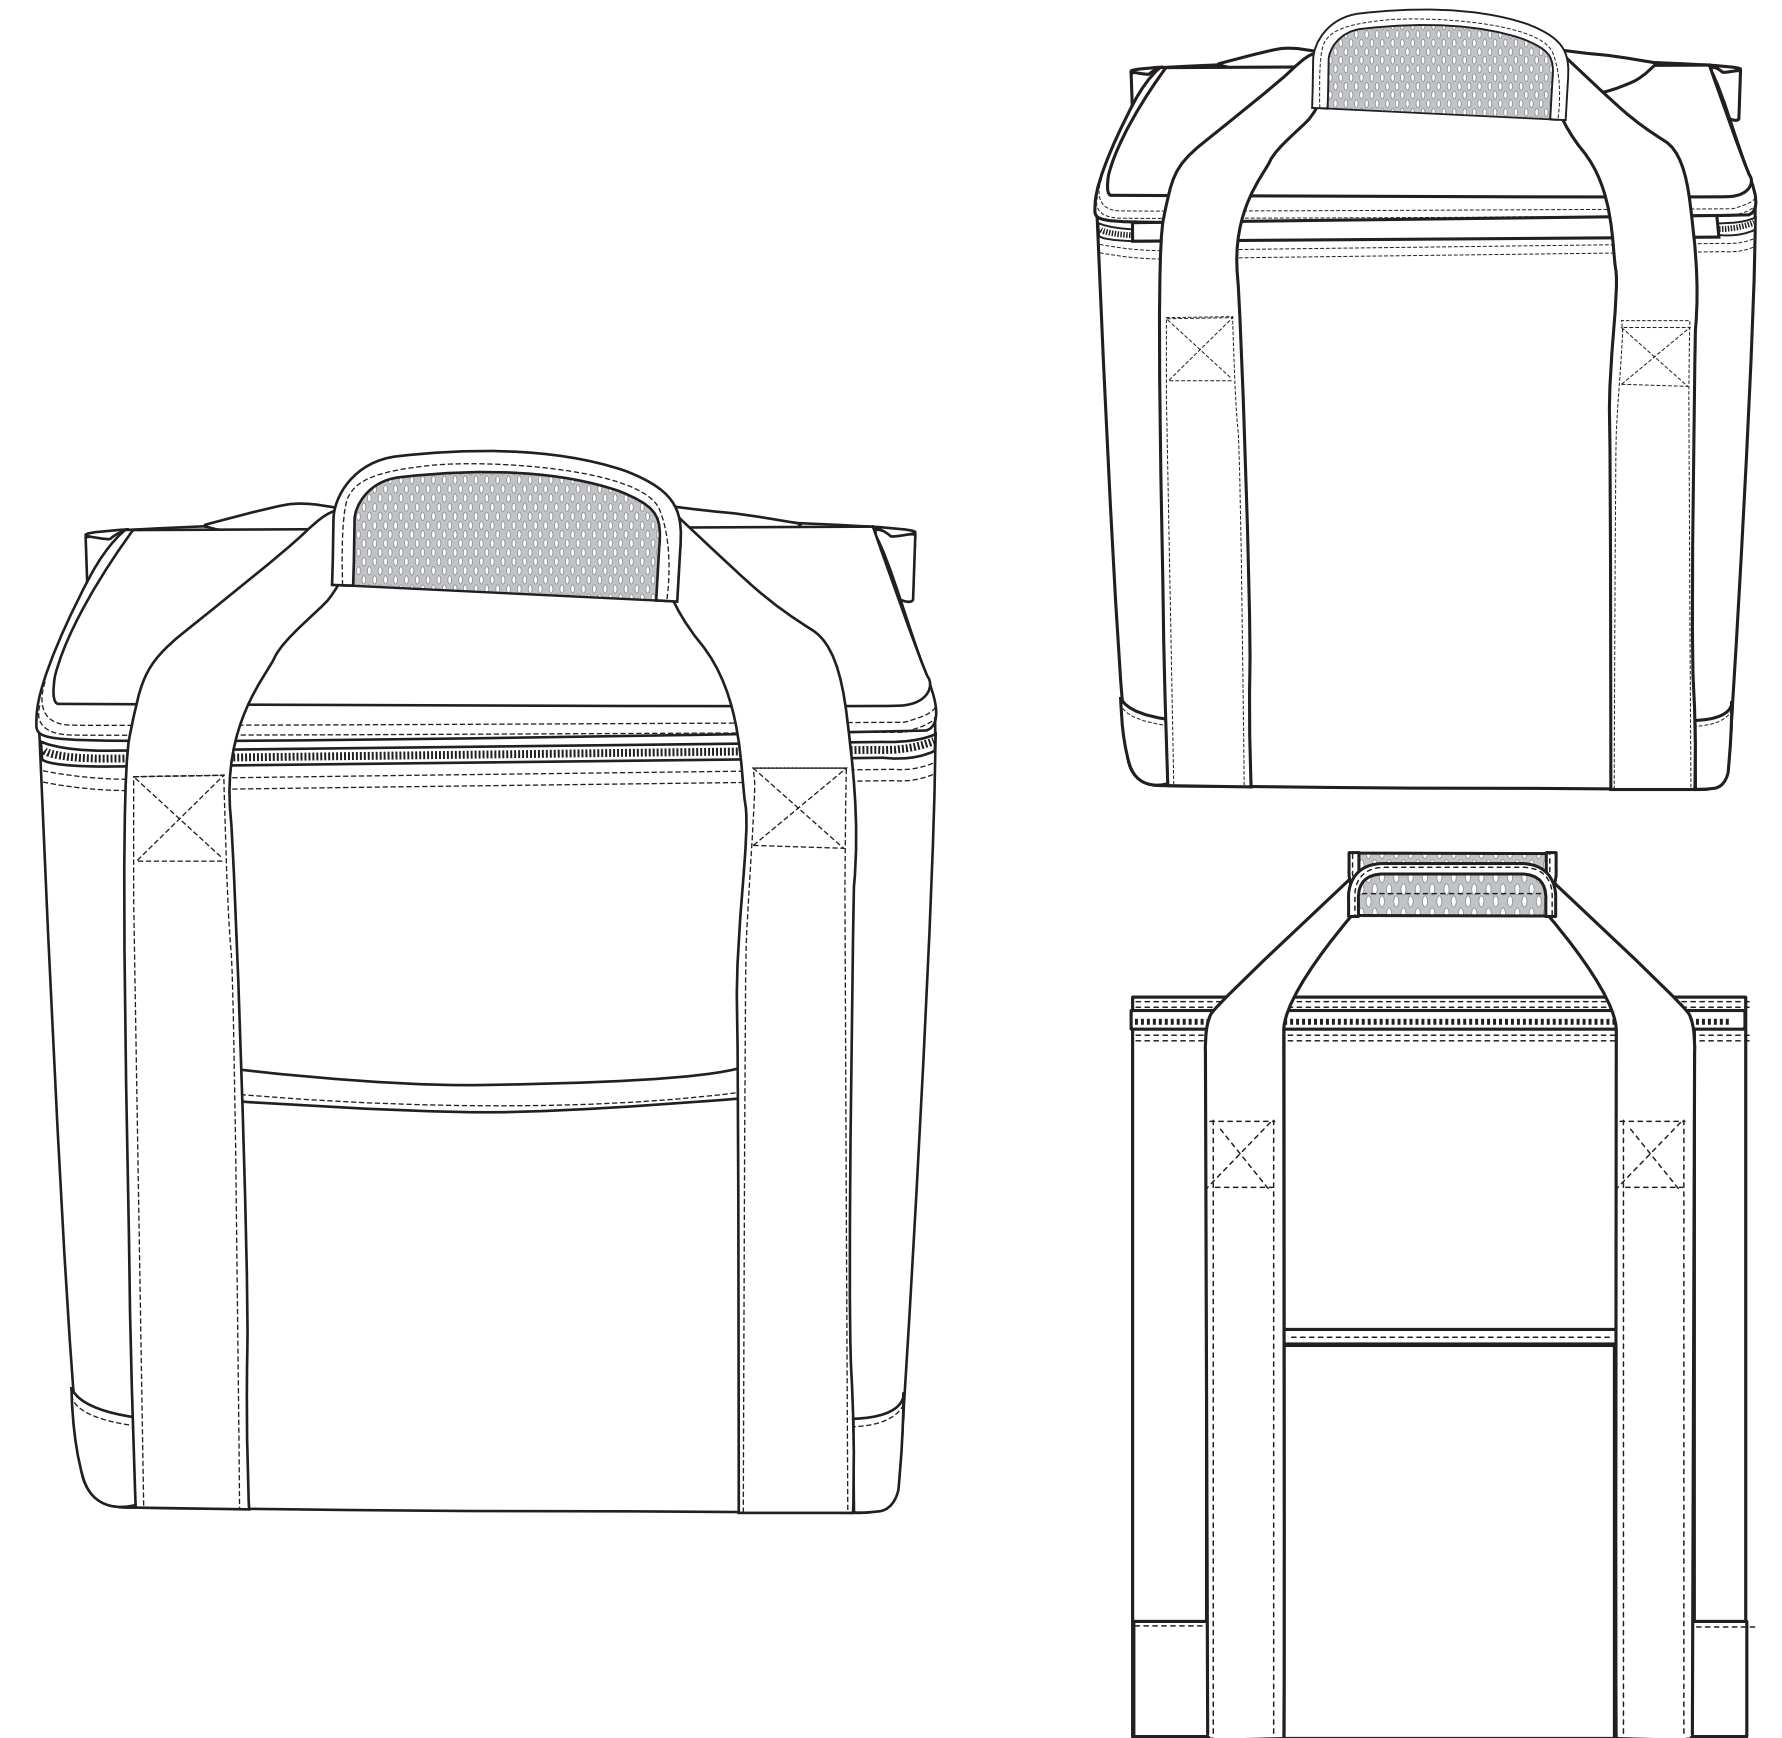

3802

PRODUCT SIZE: 26w x 17d x 20h cm

— PRINT AREA: 13w x 15h cm

..... EMBROIDERY AREA: 8w x 8h cm

ARTWORK @ 100%