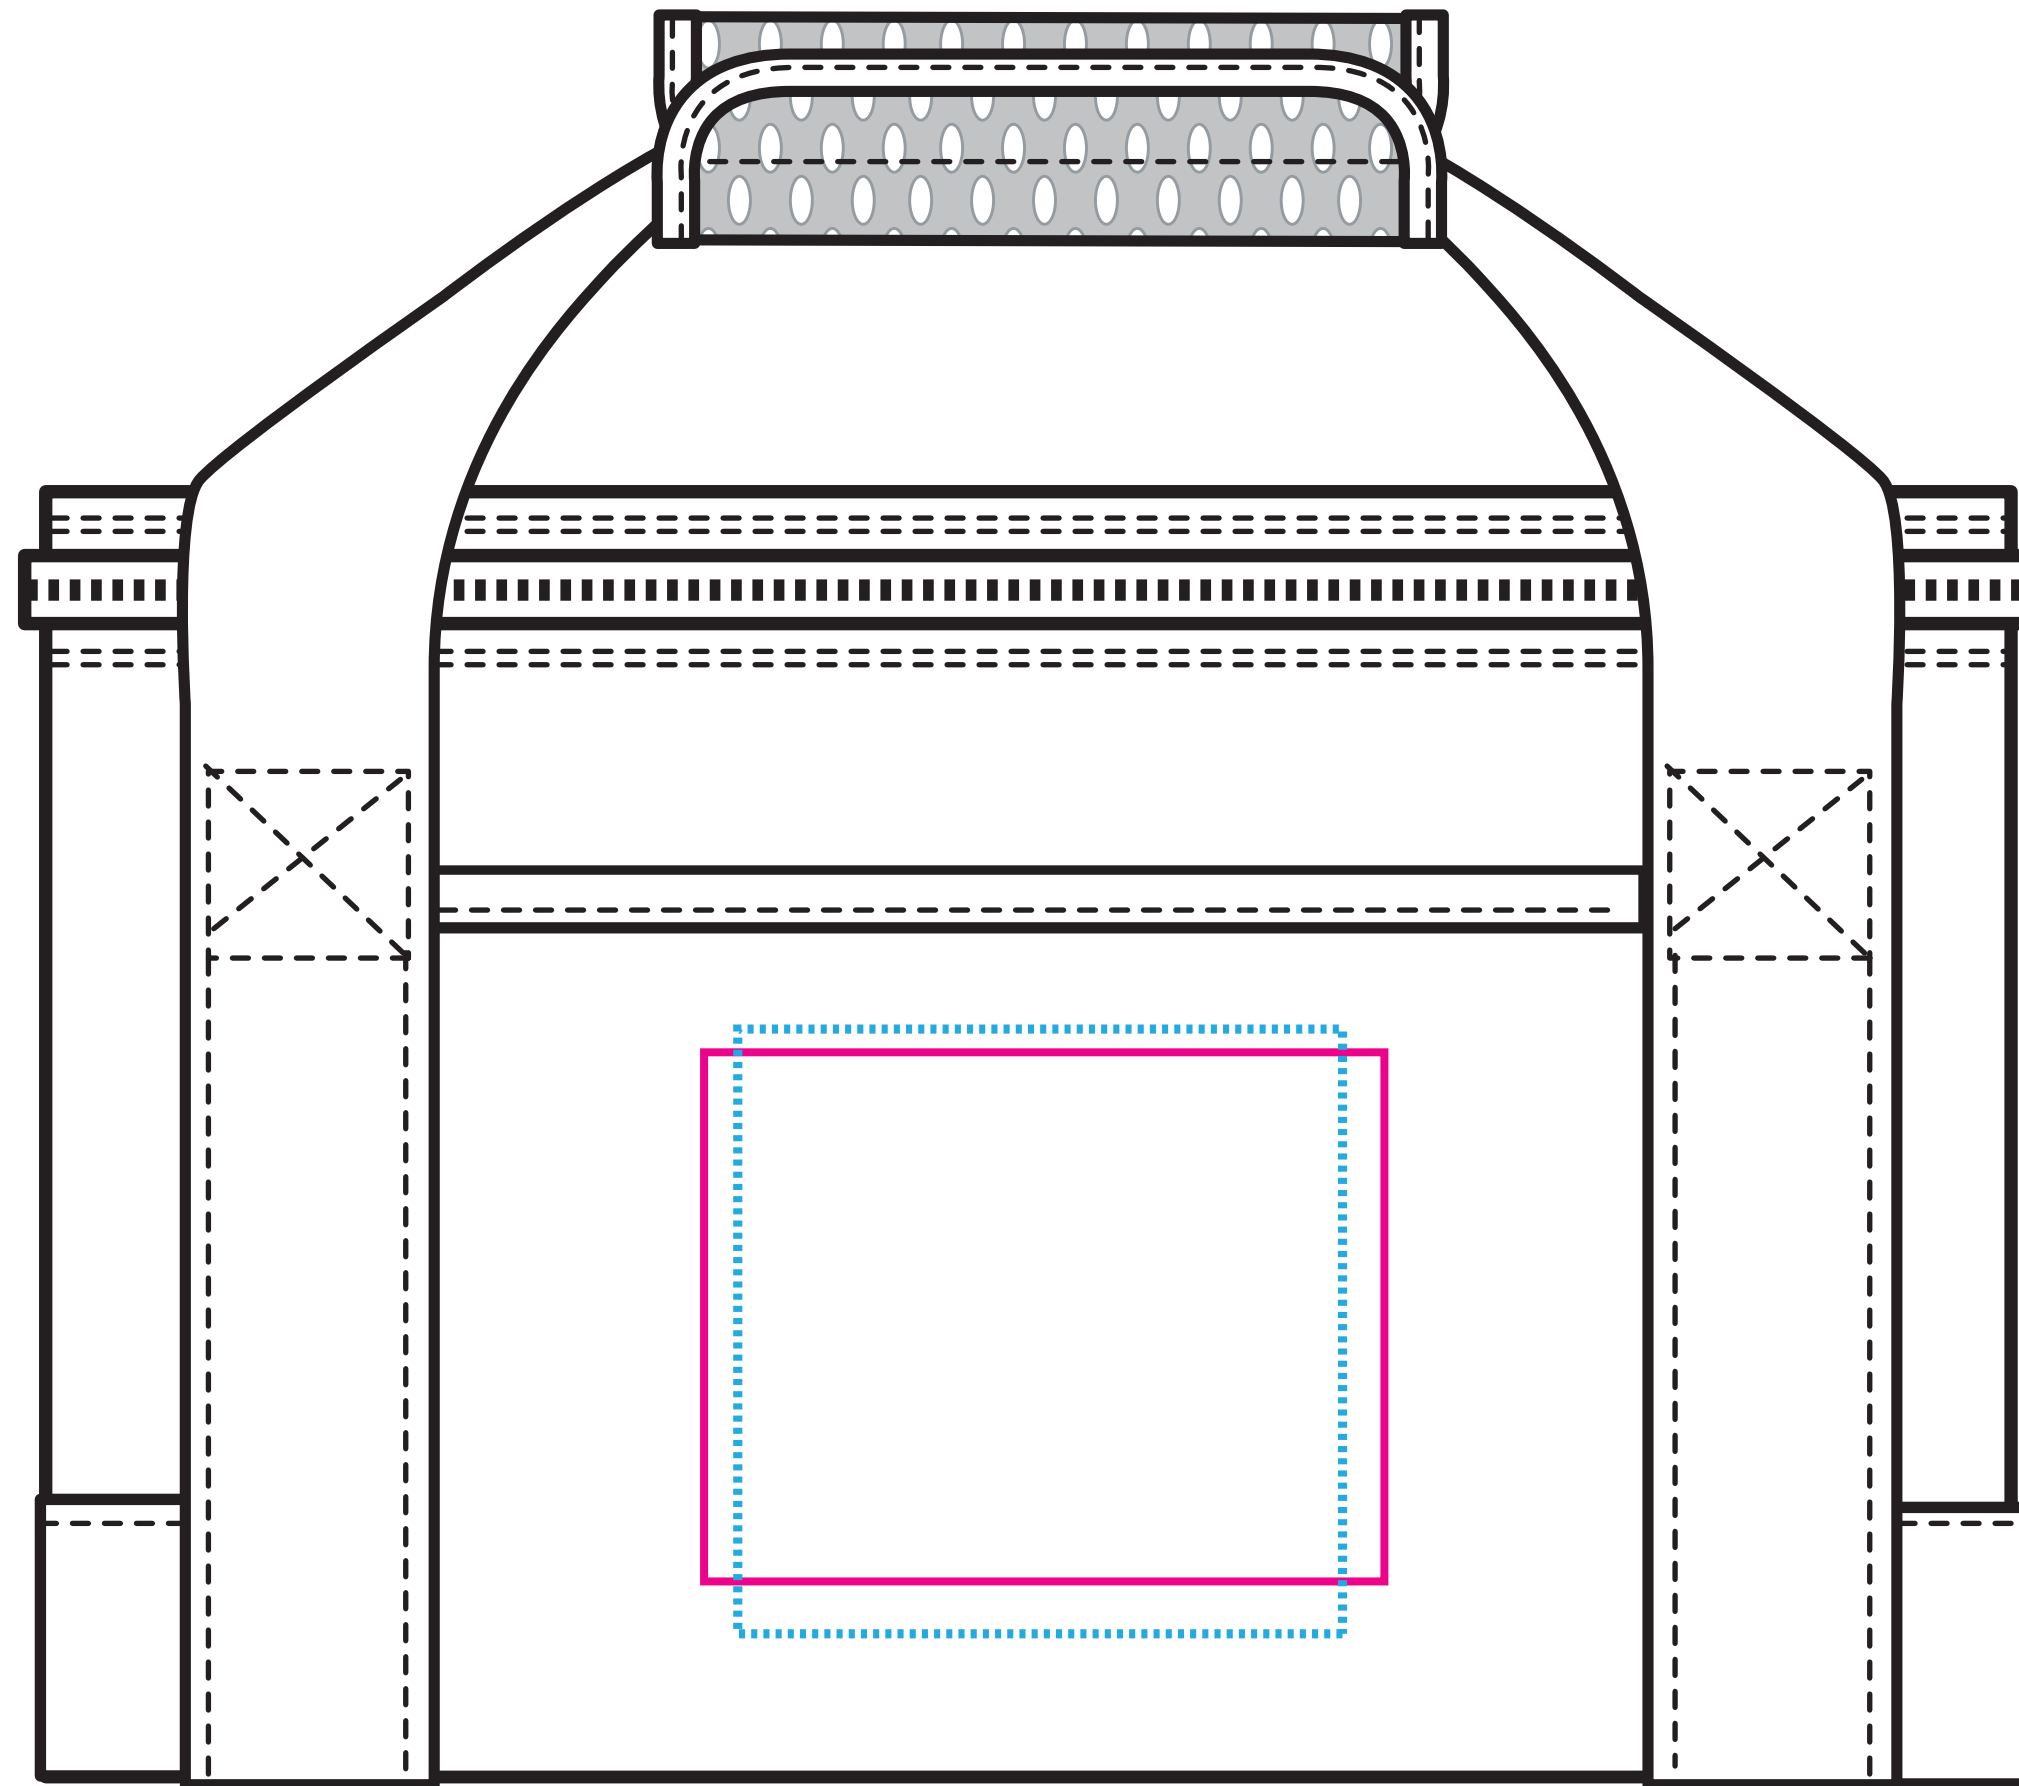

3801

PRODUCT SIZE: 26w x 17d x 20h cm

— PRINT AREA: 9w x 7hcm

..... EMBROIDERY AREA: 8w x 8h cm

ARTWORK @ 100%