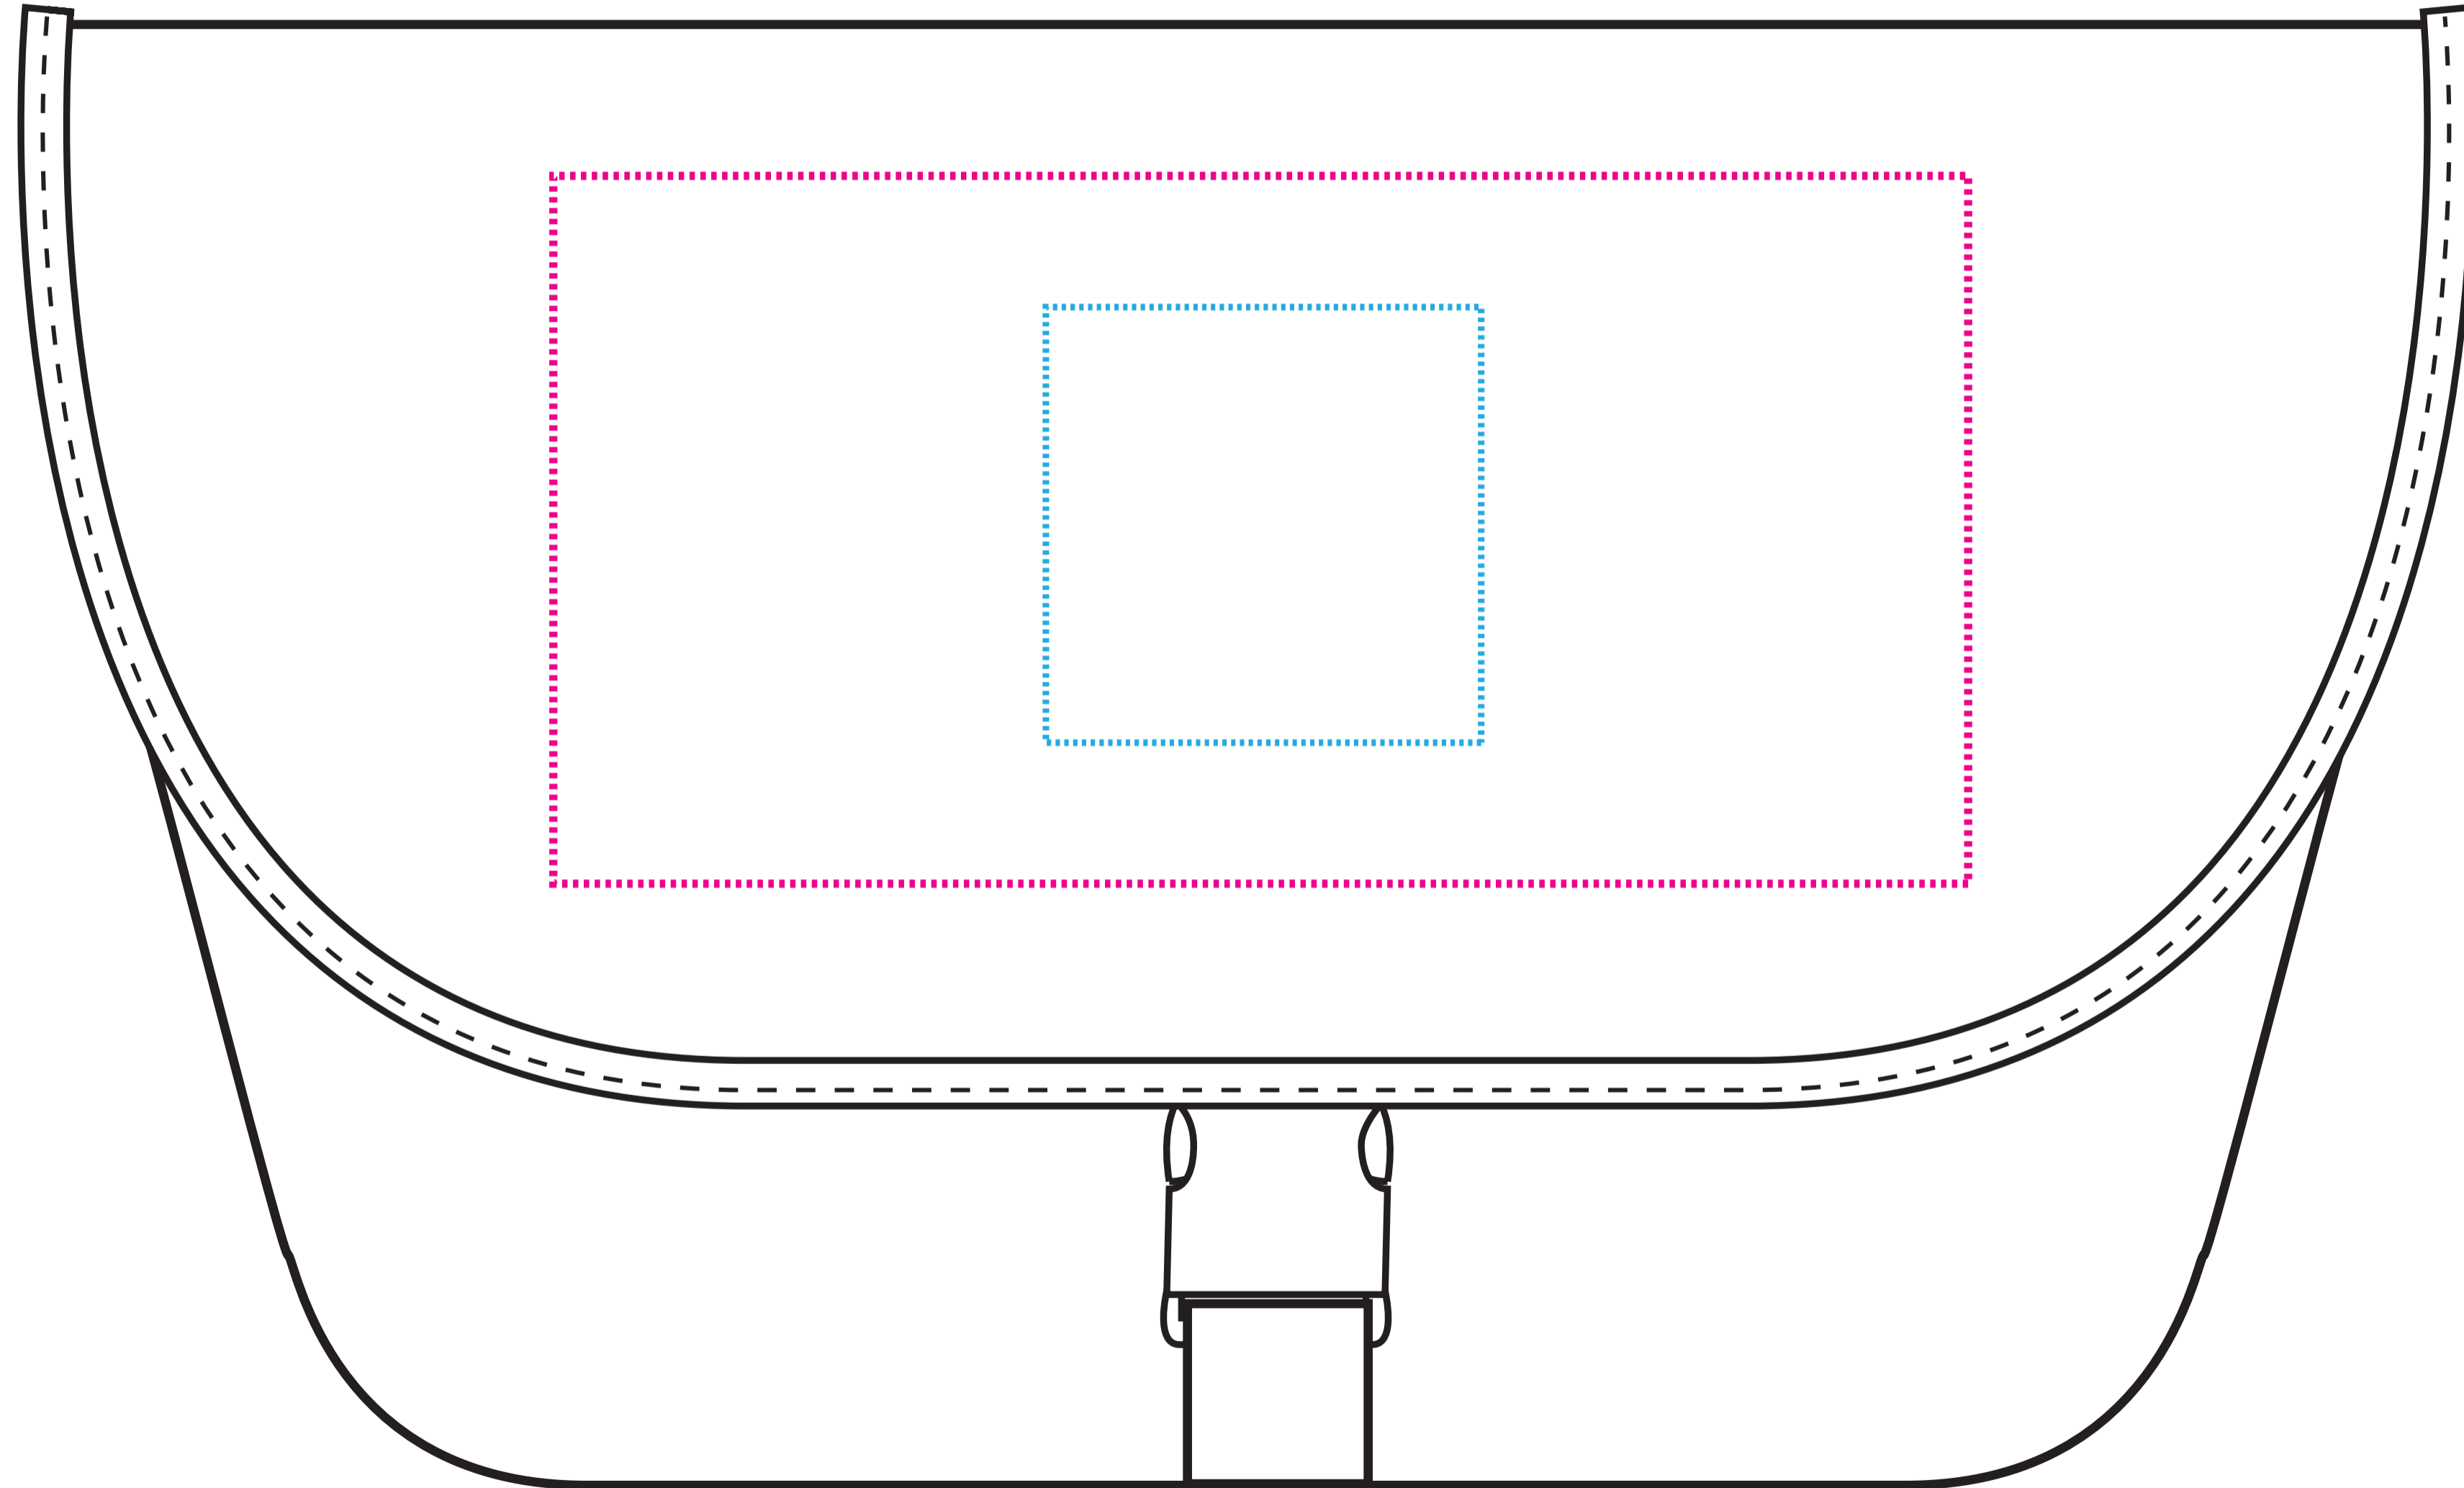

# 4001

PRODUCT SIZE: 45w x 15d x 25h cm

— PRINT AREA: 26w x 13h cm

..... EMBROIDERY AREA: 8w x 8h cm

ARTWORK @ 100 %