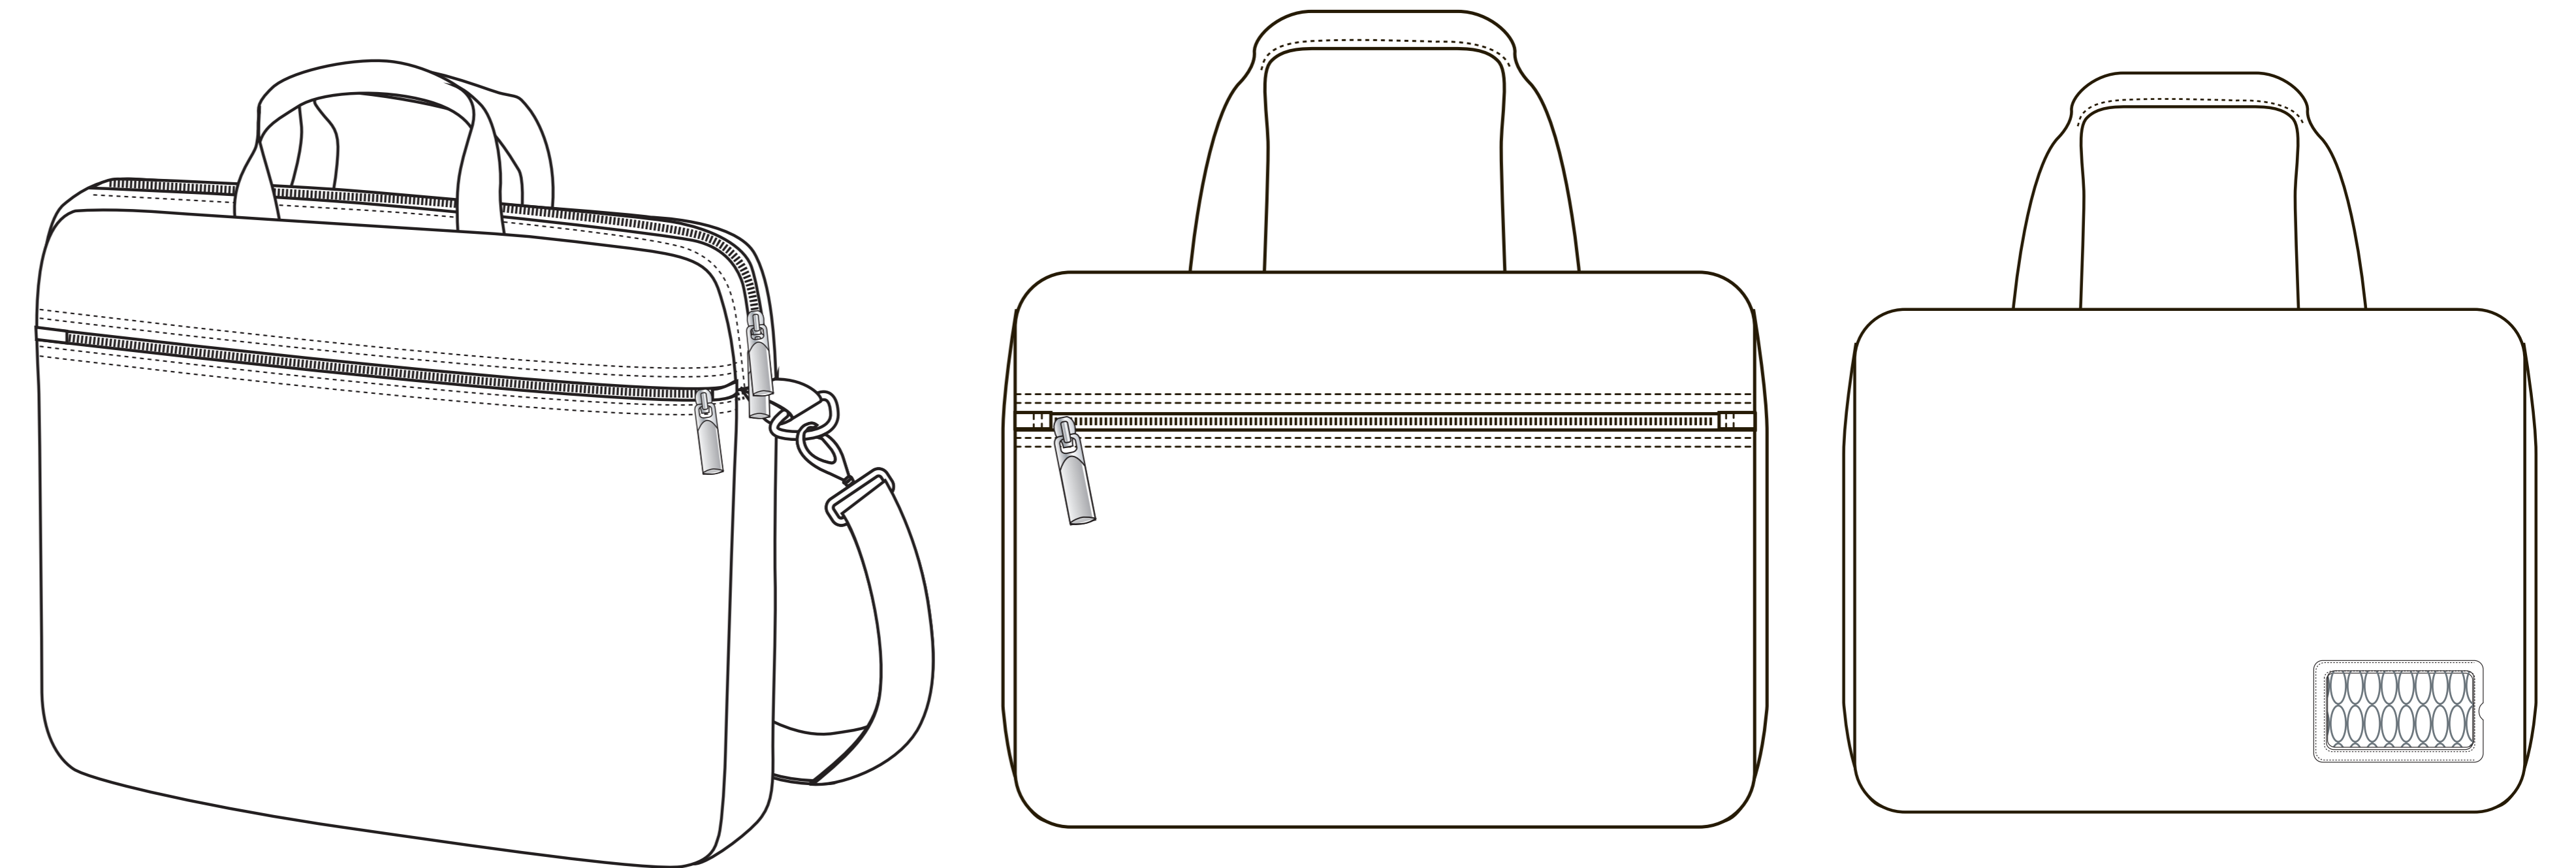

5401

PRODUCT SIZE: 40w x 6.5d x 30h cm

PRINT AREA: 21w x 14h cm

EMBROIDERY AREA: 10w x 10hcm

ARTWORK @ 100 %