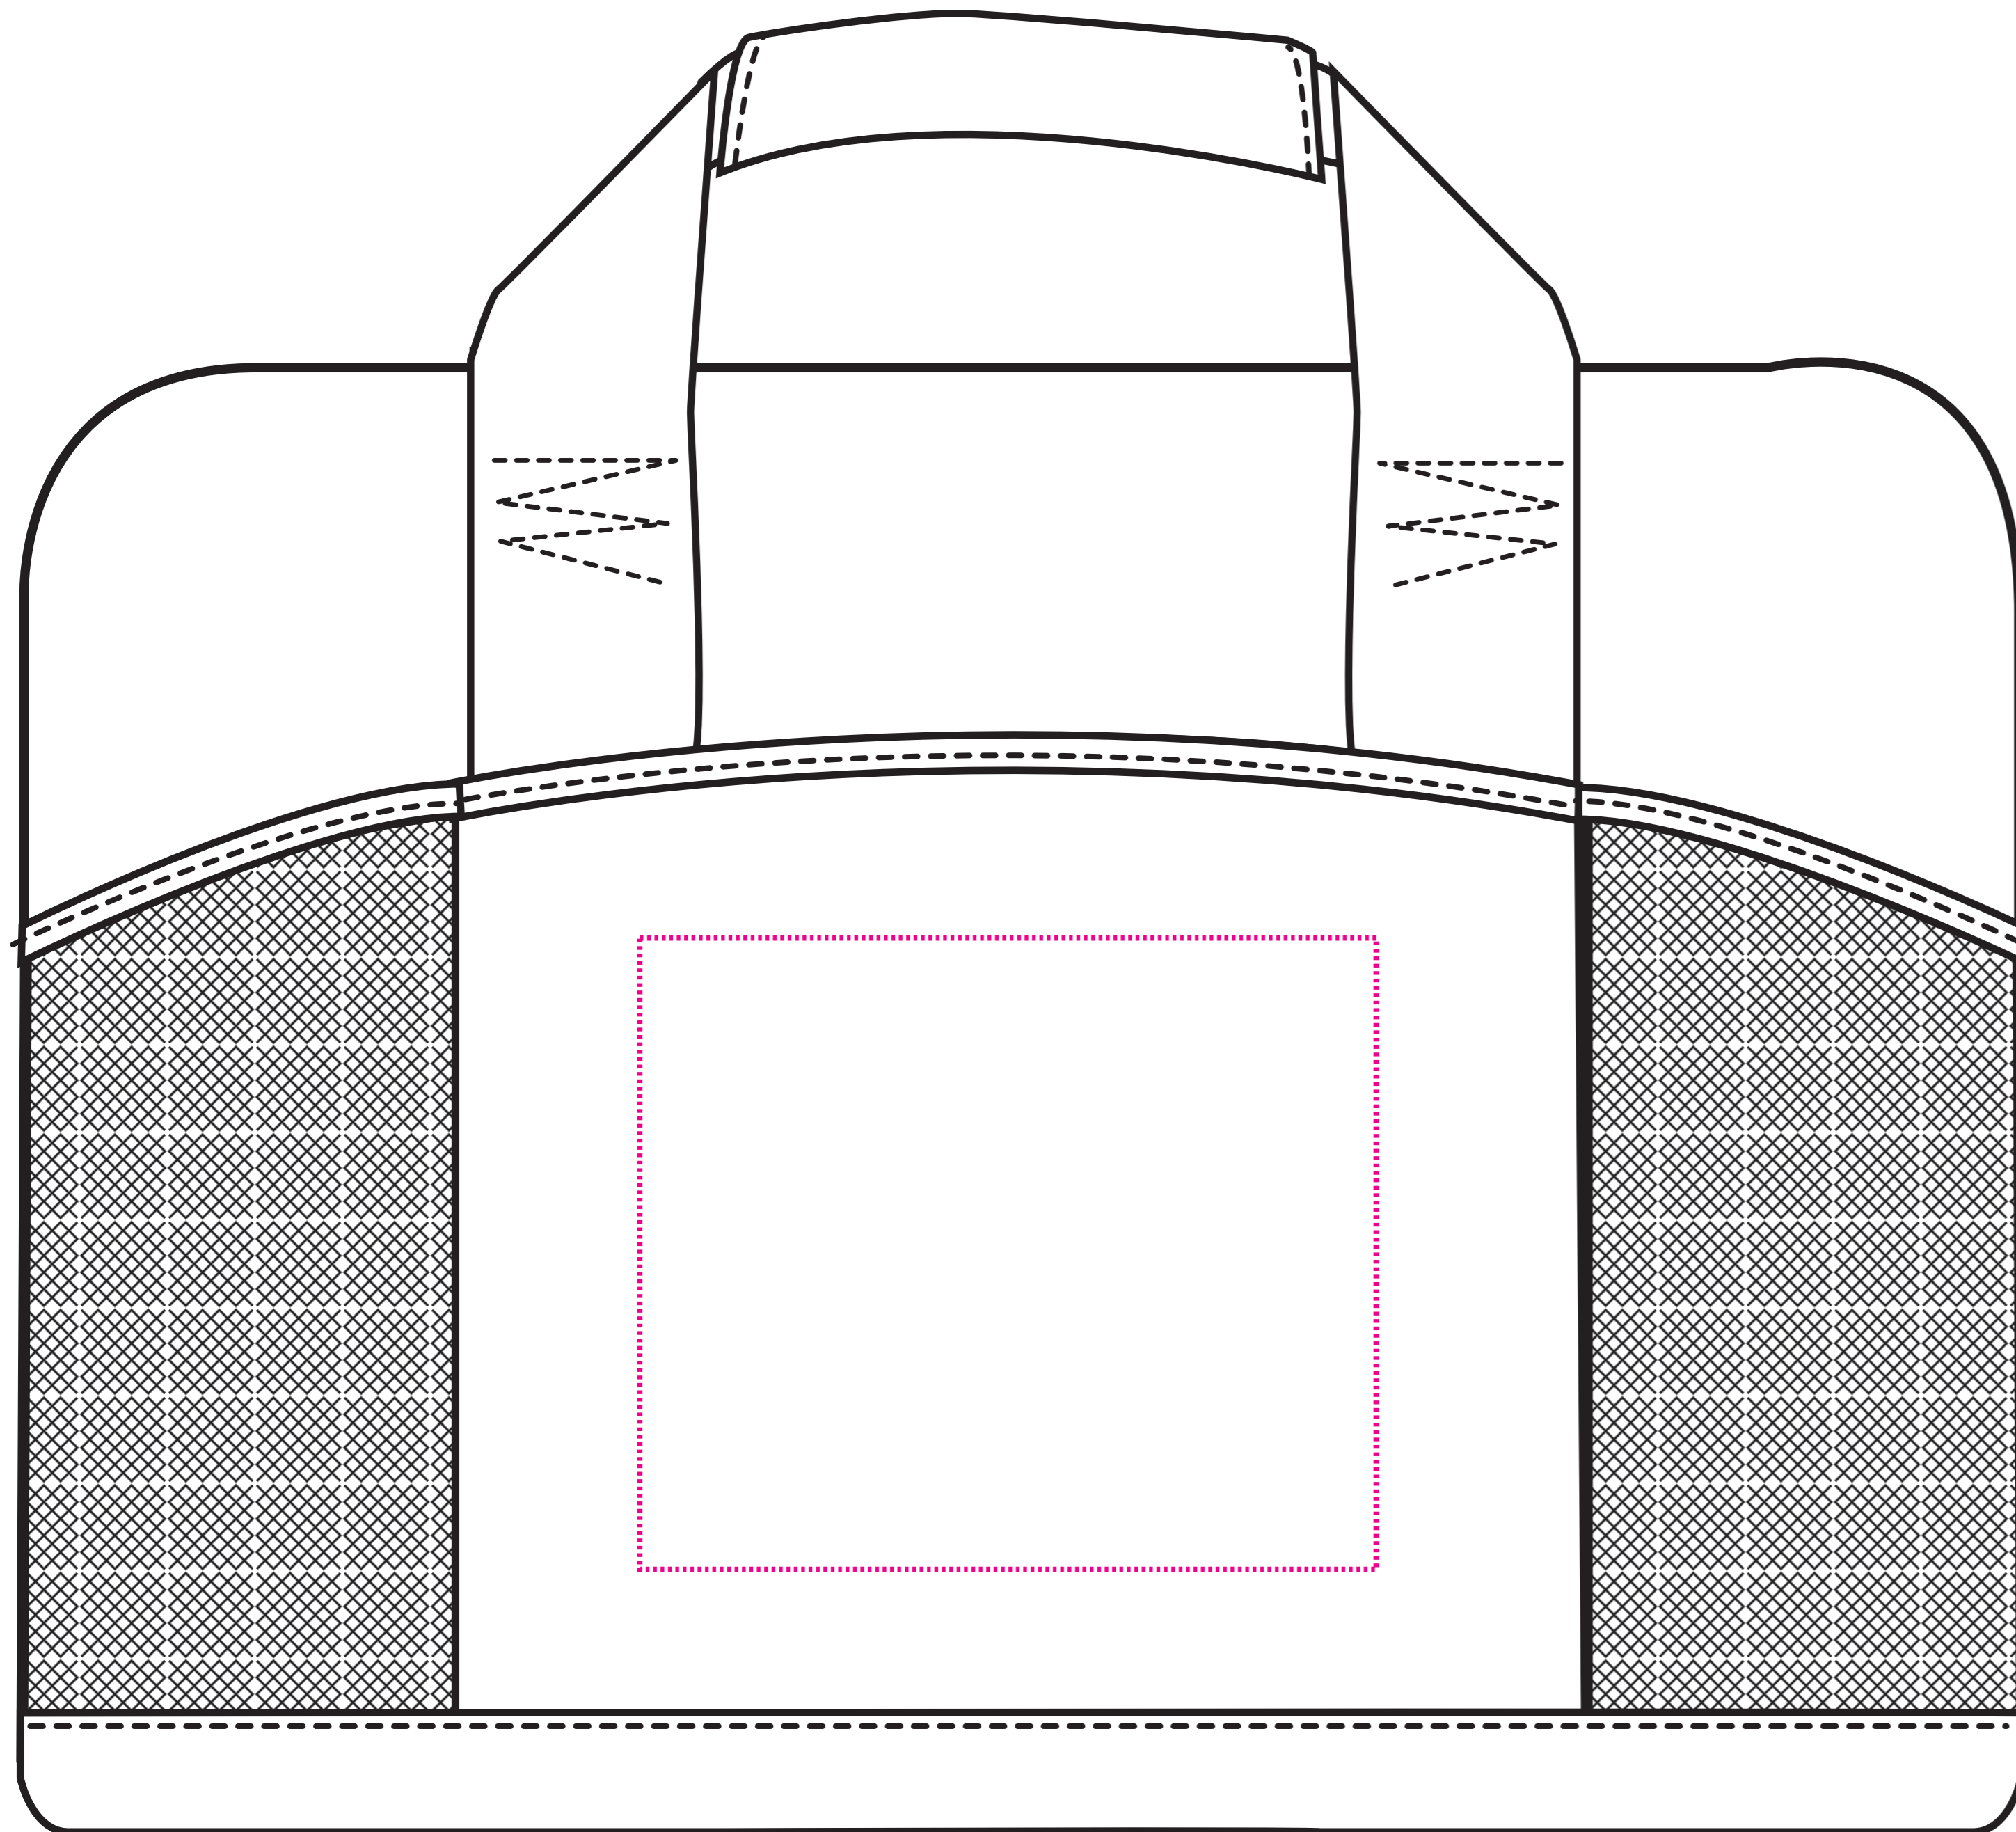

5804

PRODUCT SIZE: 38w x 8.5d x 28h cm

— PRINT AREA: 14w x 12cm

..... EMBROIDERY AREA: 6w x 6hcm

ARTWORK @ 100%