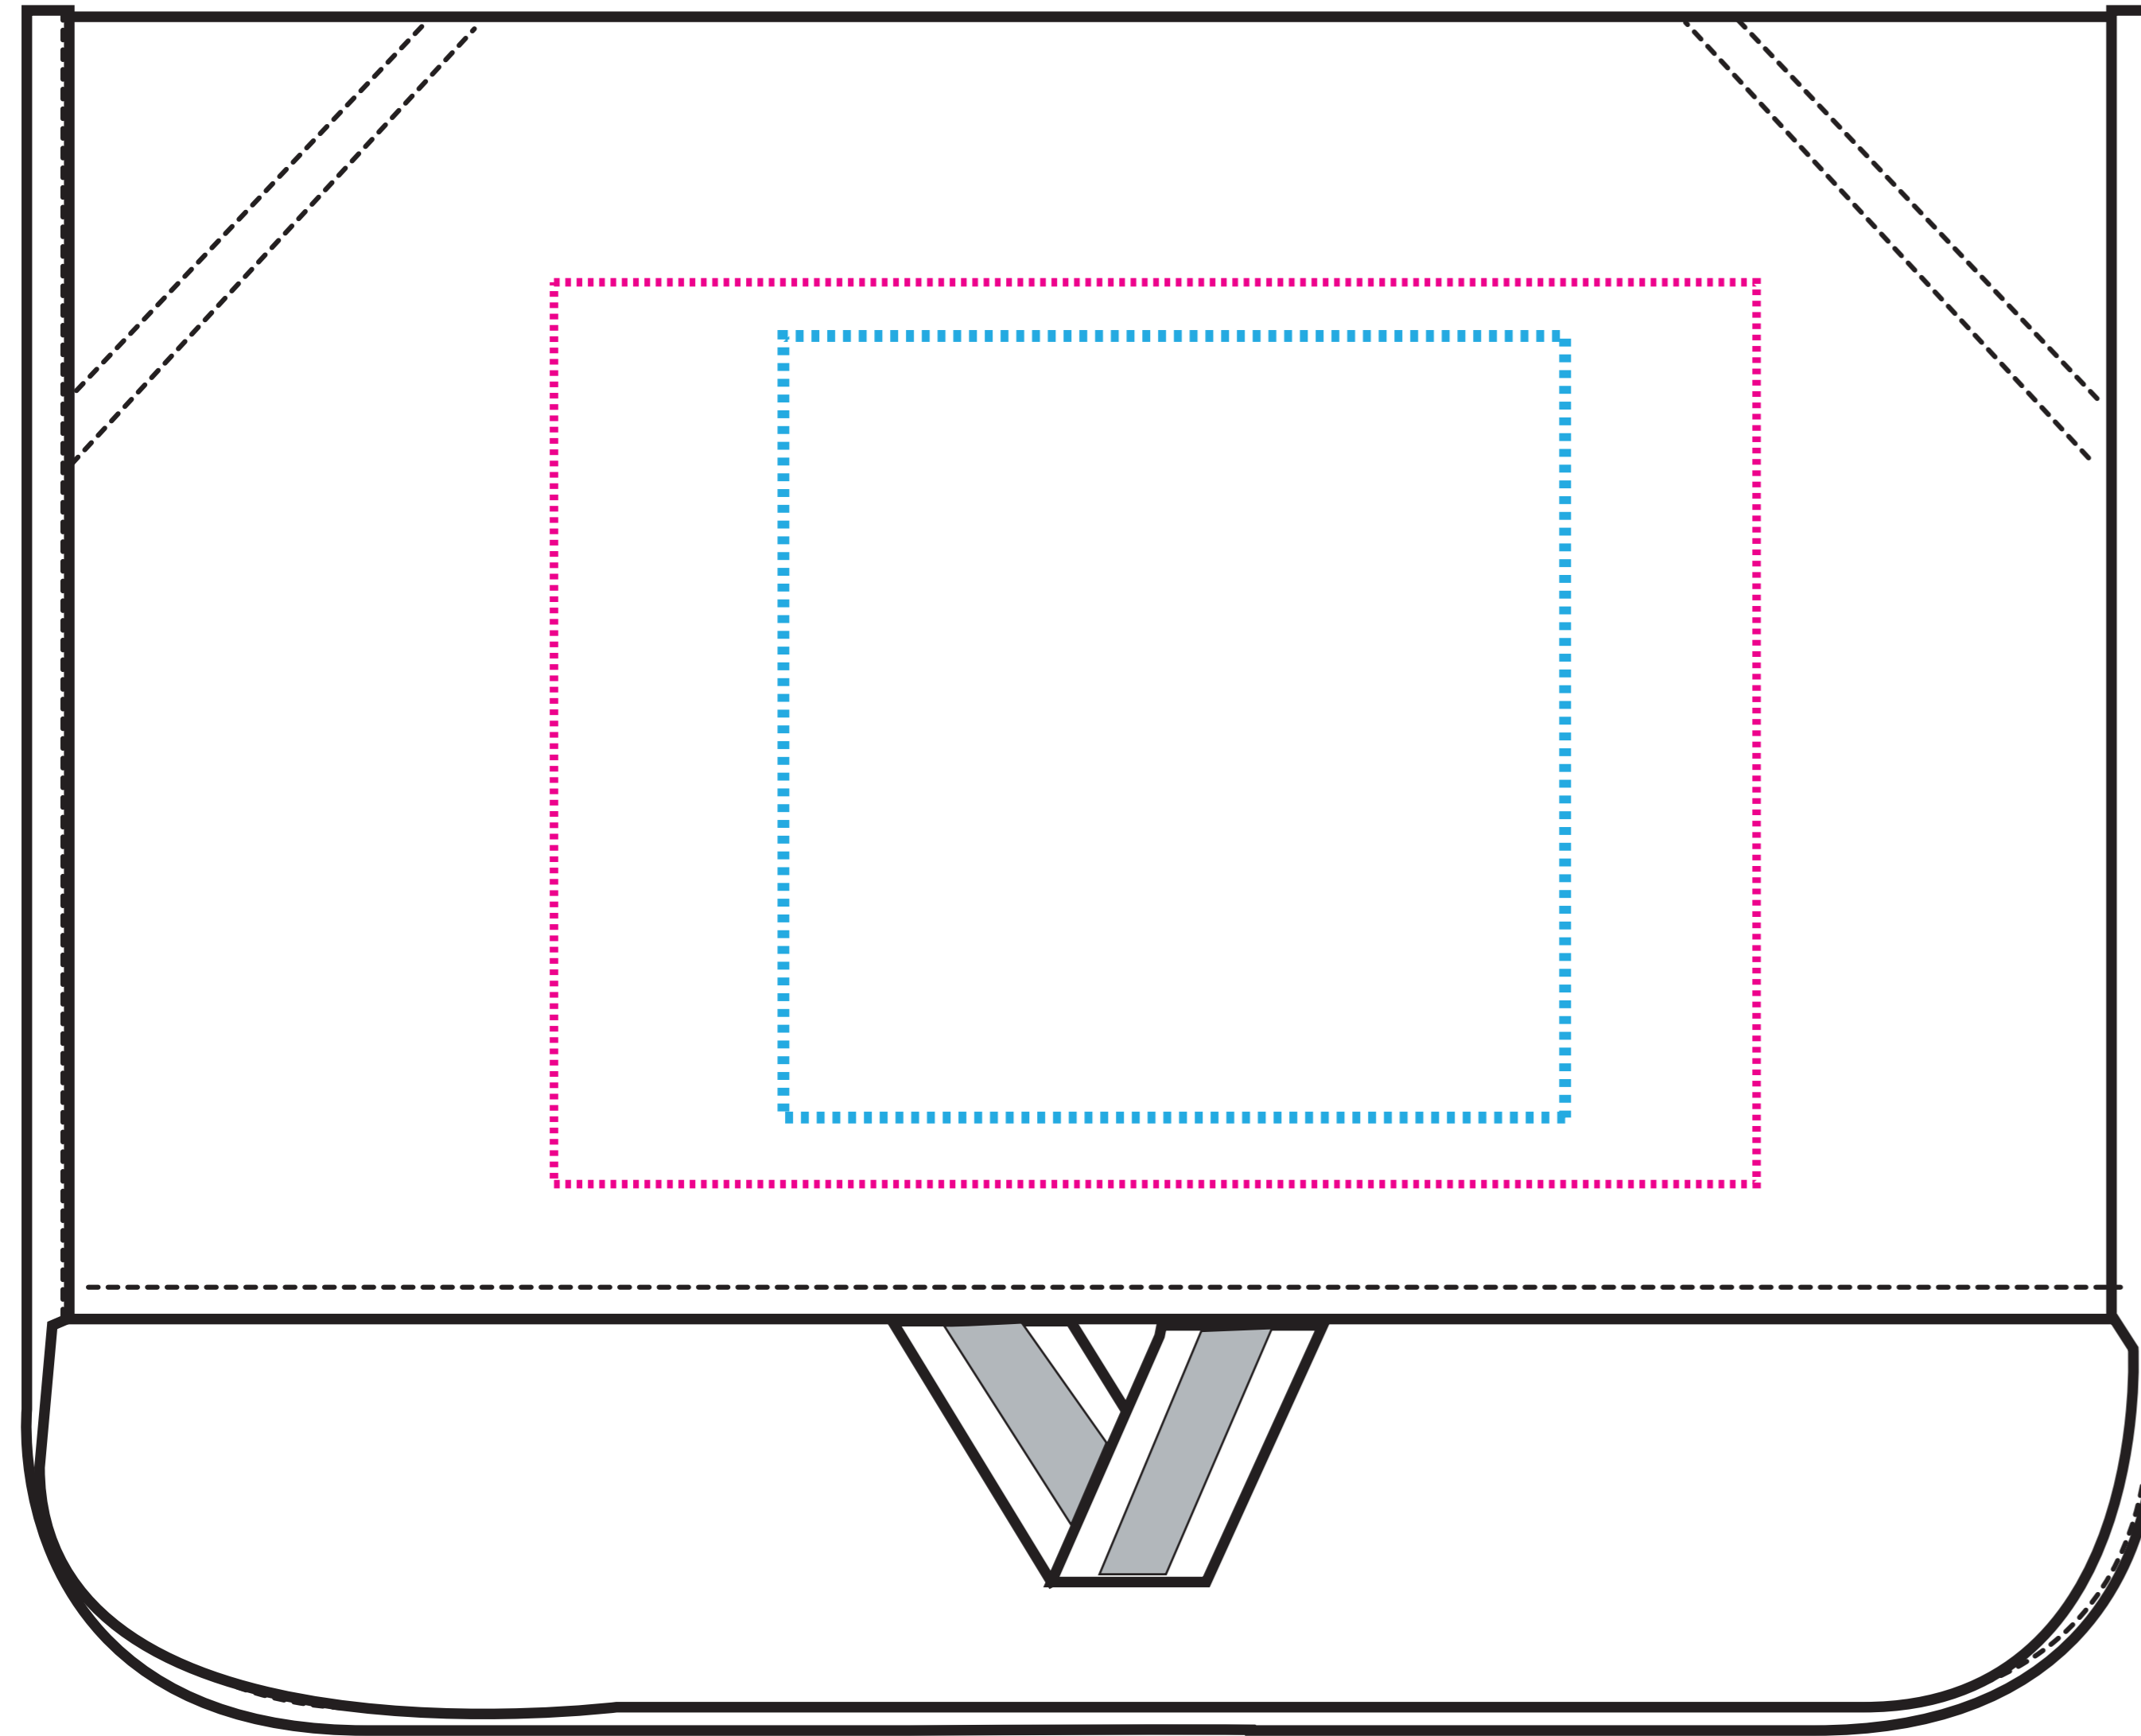

**5803**

**PRODUCT SIZE:** 34w x 9d x 28.5h cm

— PRINT AREA: 20w x 15h cm

..... EMBROIDERY AREA: 13w x 13 cm

**ARTWORK @ 100%**