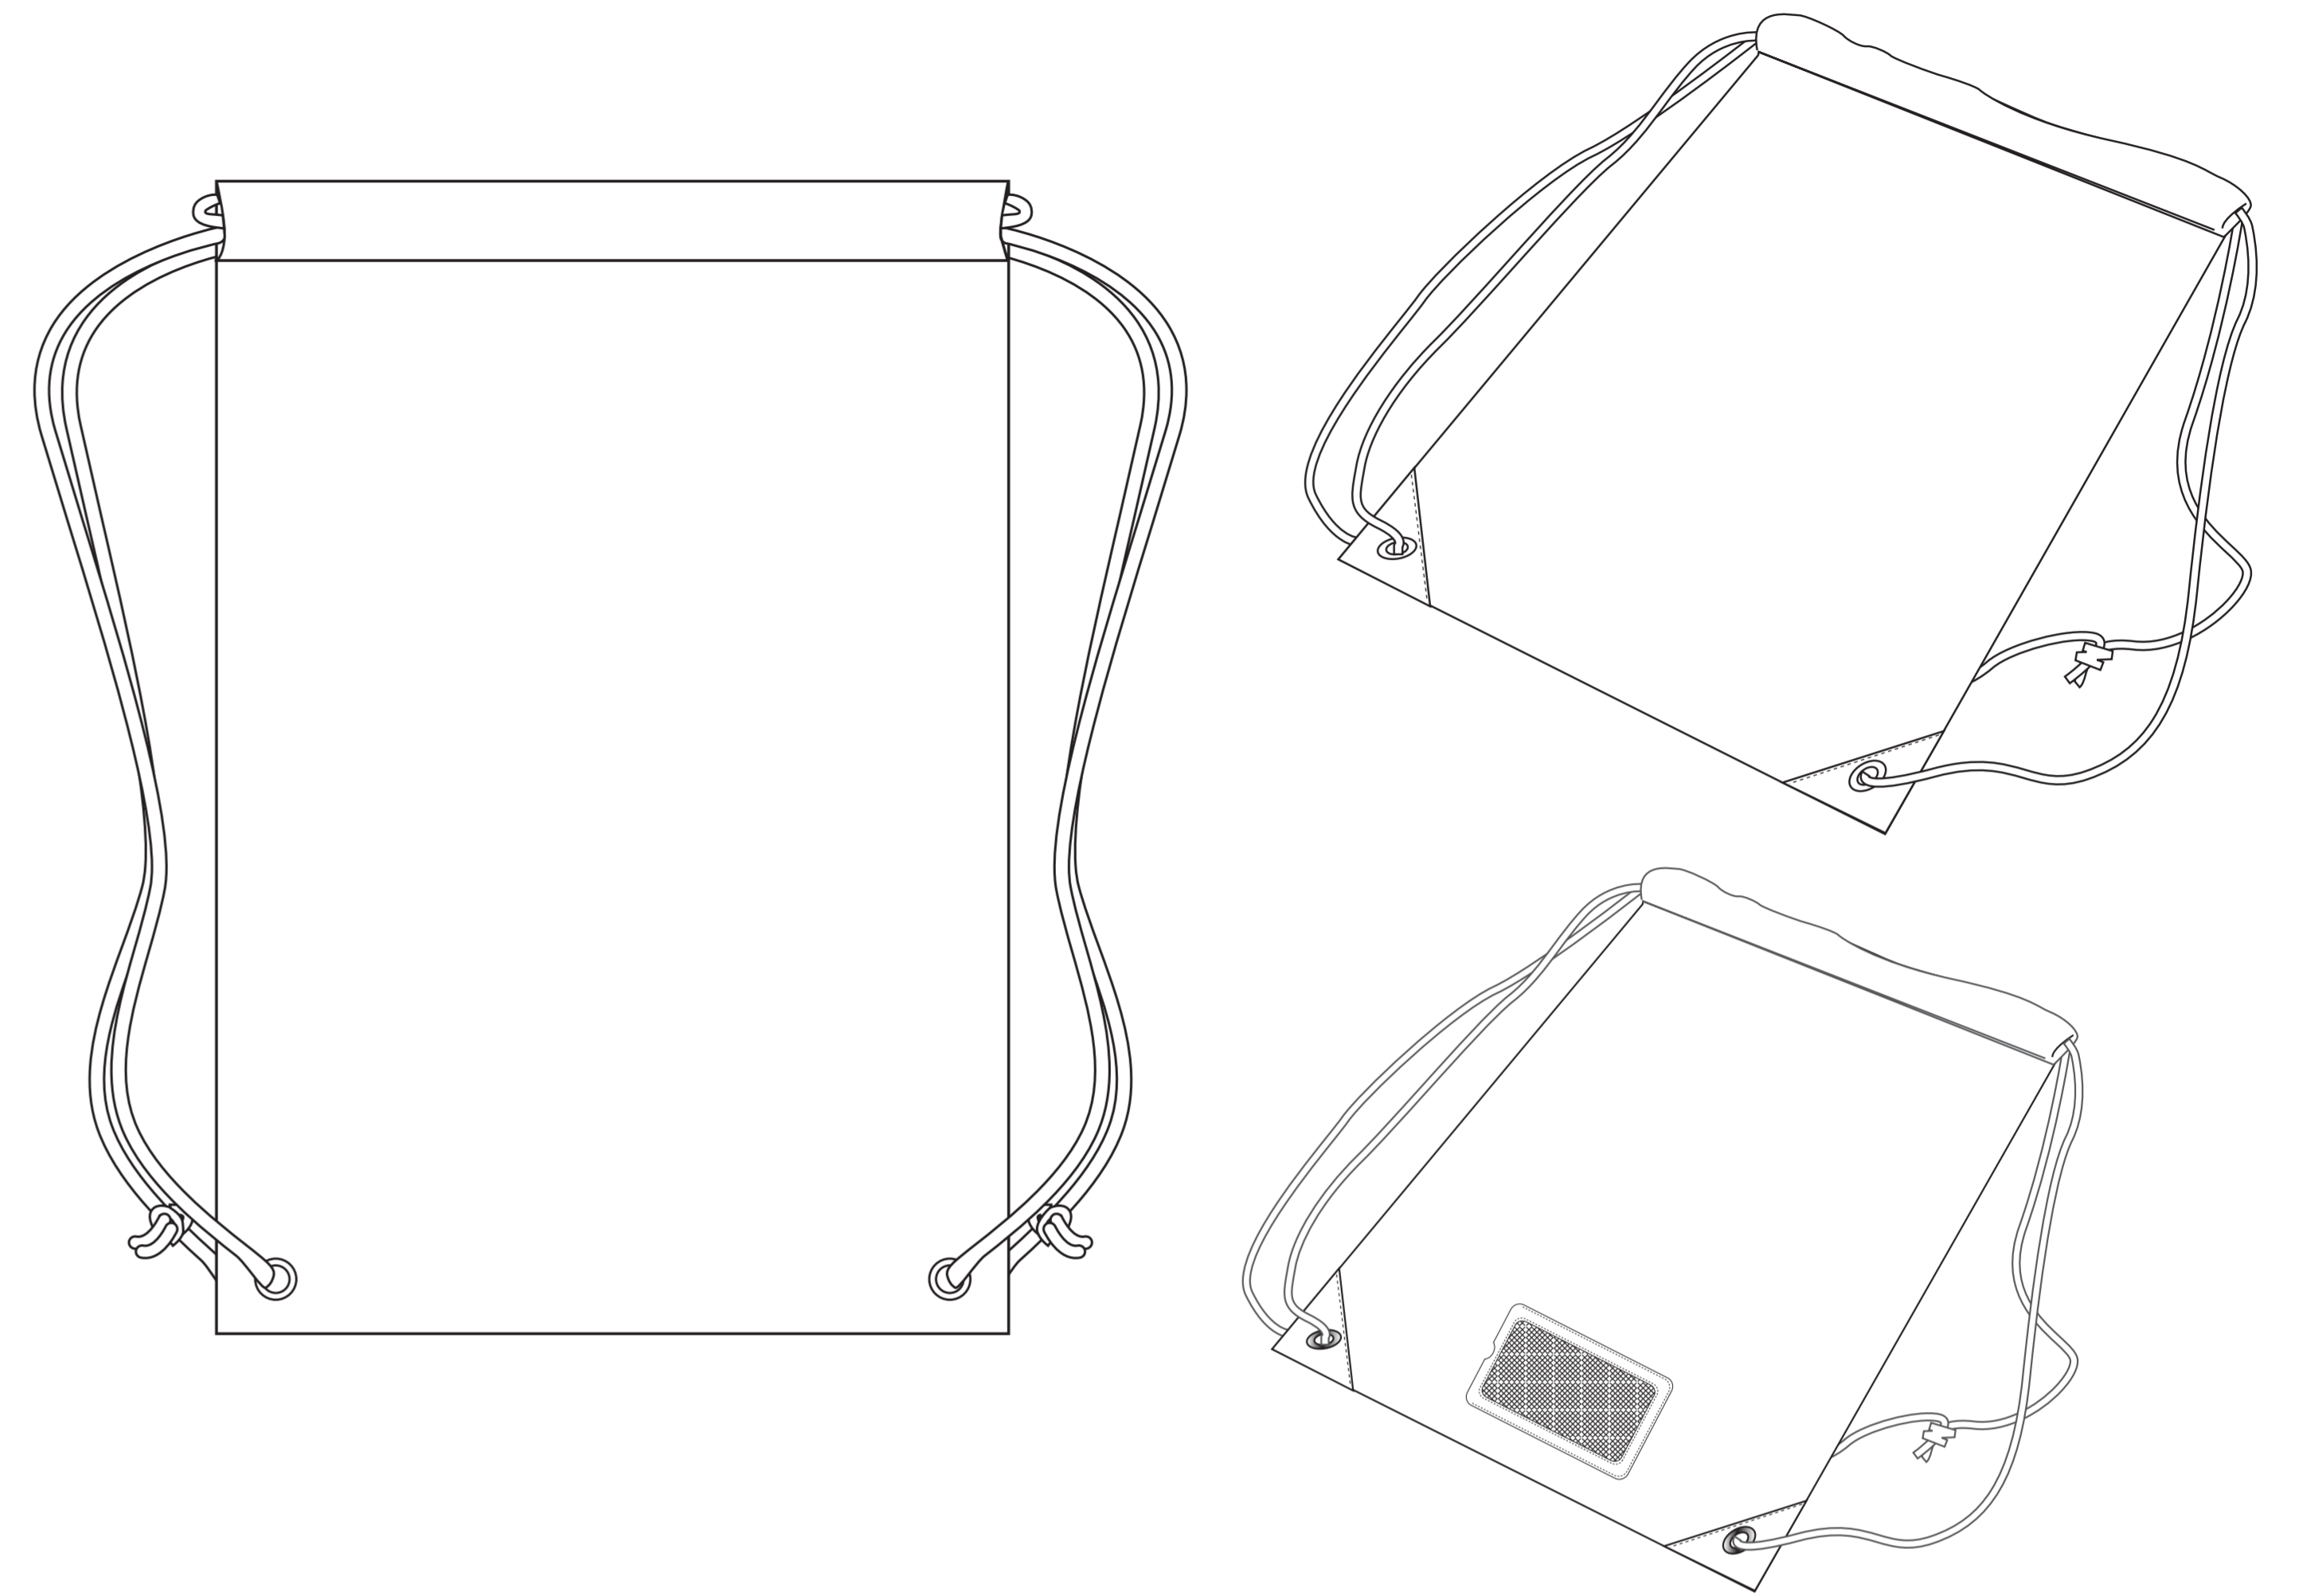

# 2001

PRODUCT SIZE: 33w x 48h cm  
— PRINT AREA: 18w x 27hcm  
..... EMBROIDERY AREA: 21w x 21h cm

ARTWORK @ 100 %