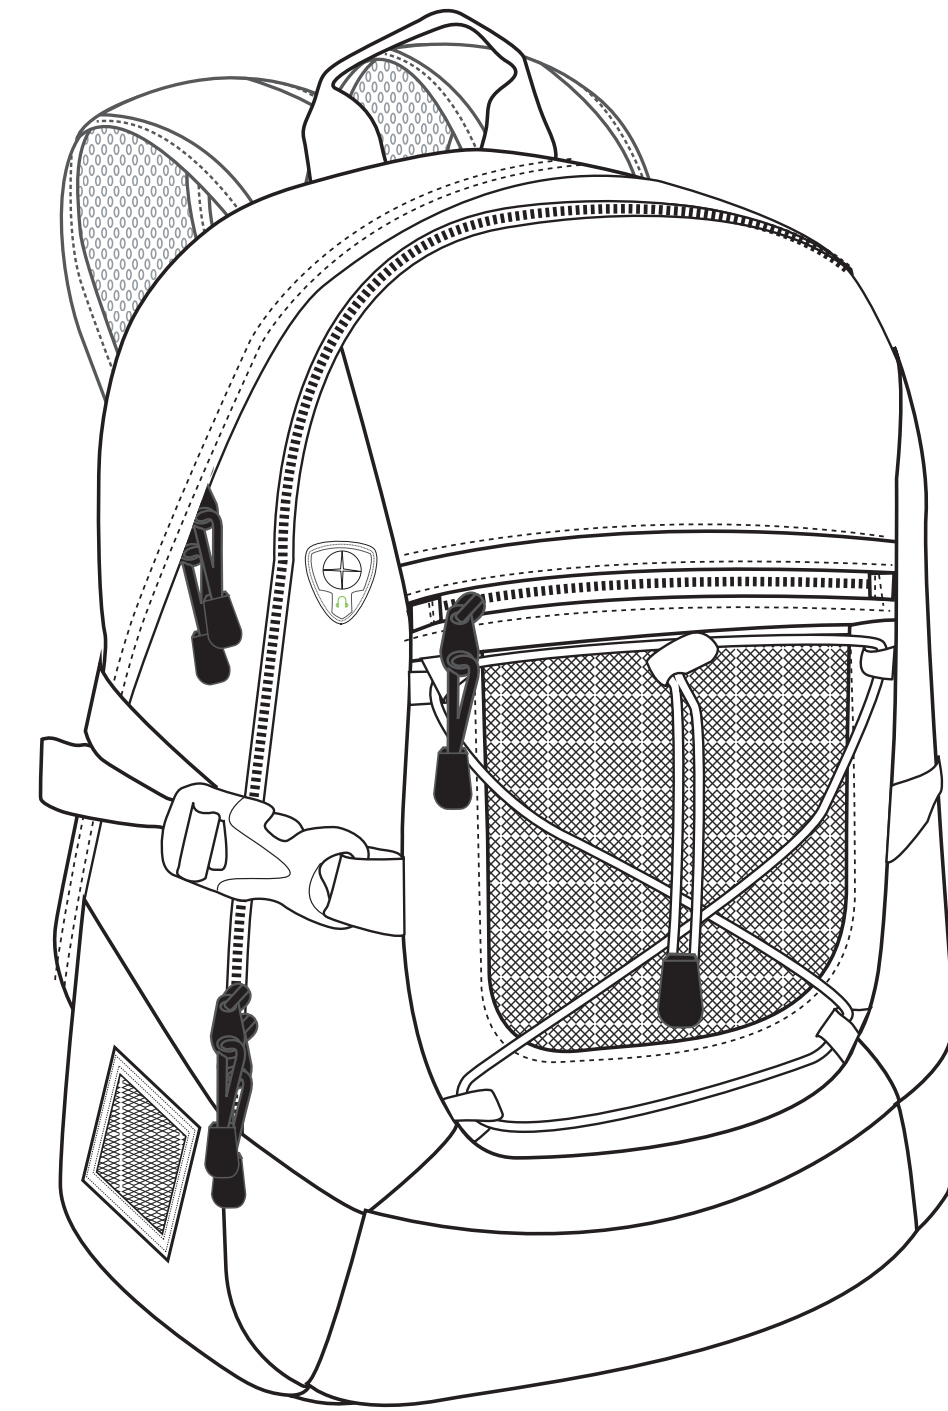

**5502**

**PRODUCT SIZE:** 31w x 18d x 40h cm

— PRINT AREA: 15w x 8h cm

⋯ EMBROIDERY AREA: 11w x 11h cm

**ARTWORK @ 100 %**