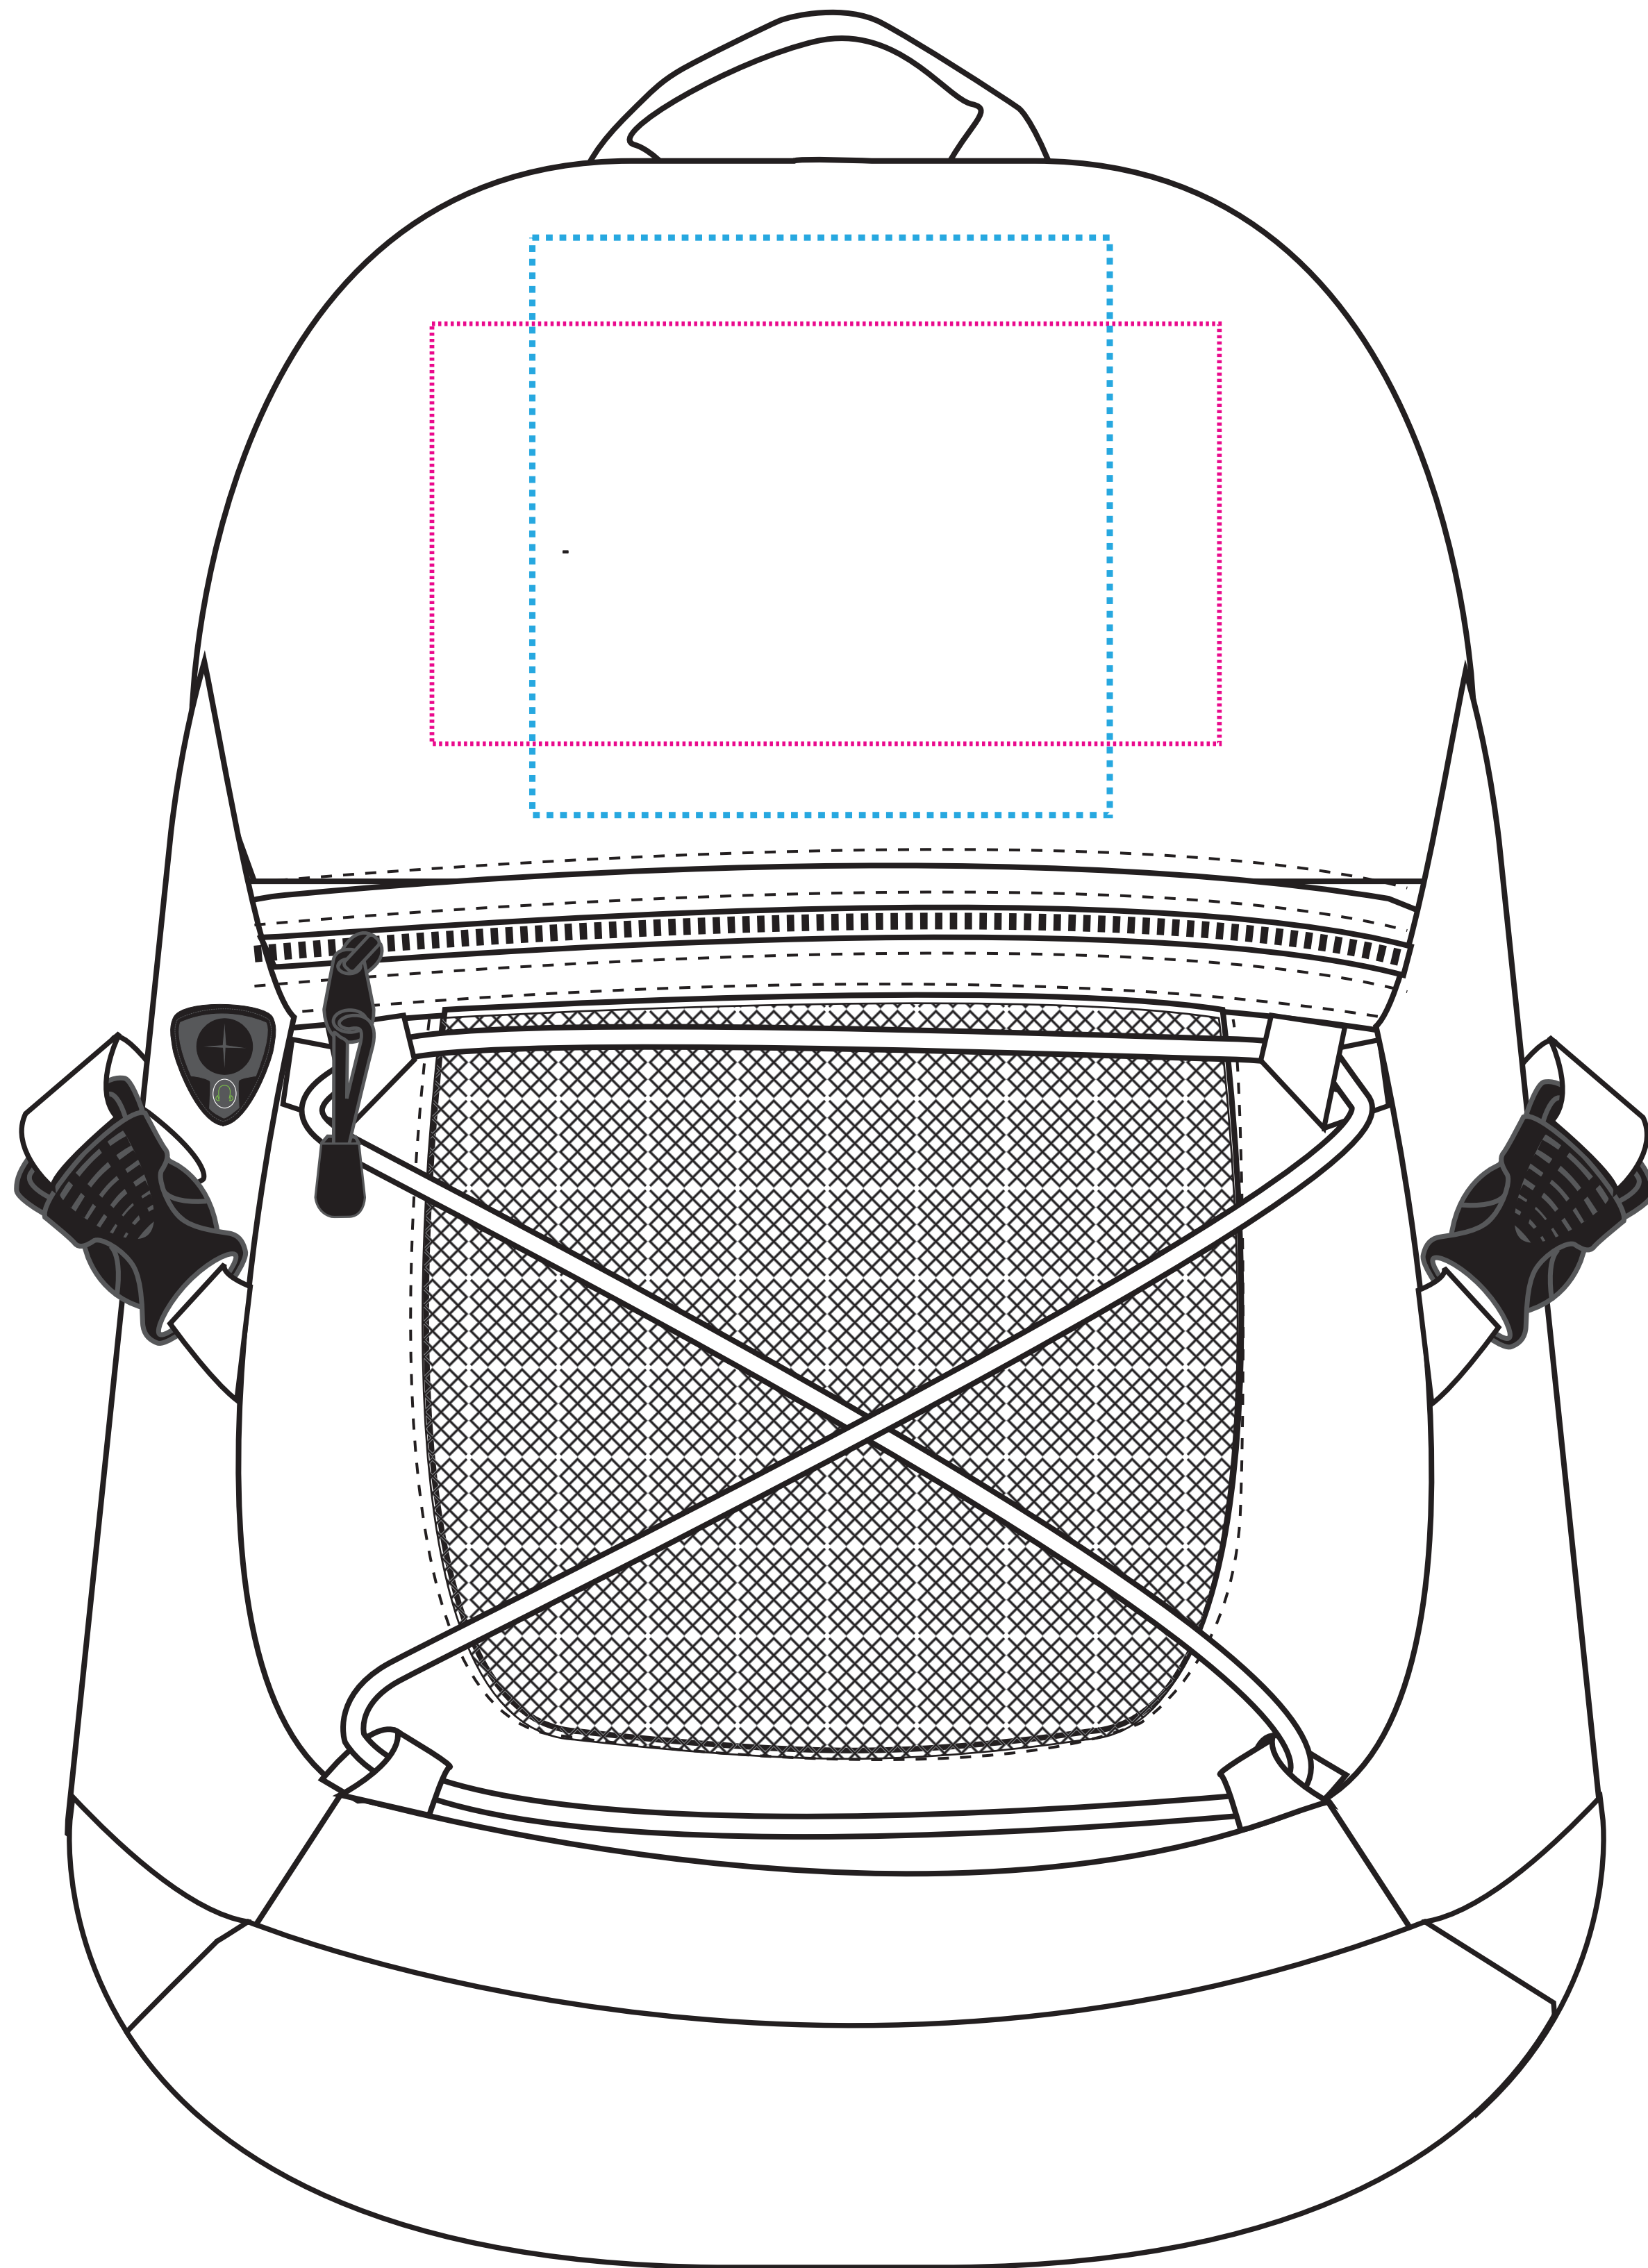

**5502**

**PRODUCT SIZE:** 31w x 18d x 40h cm

— PRINT AREA: 15w x 8h cm

⋯ EMBROIDERY AREA: 11w x 11h cm

**ARTWORK @ 100 %**