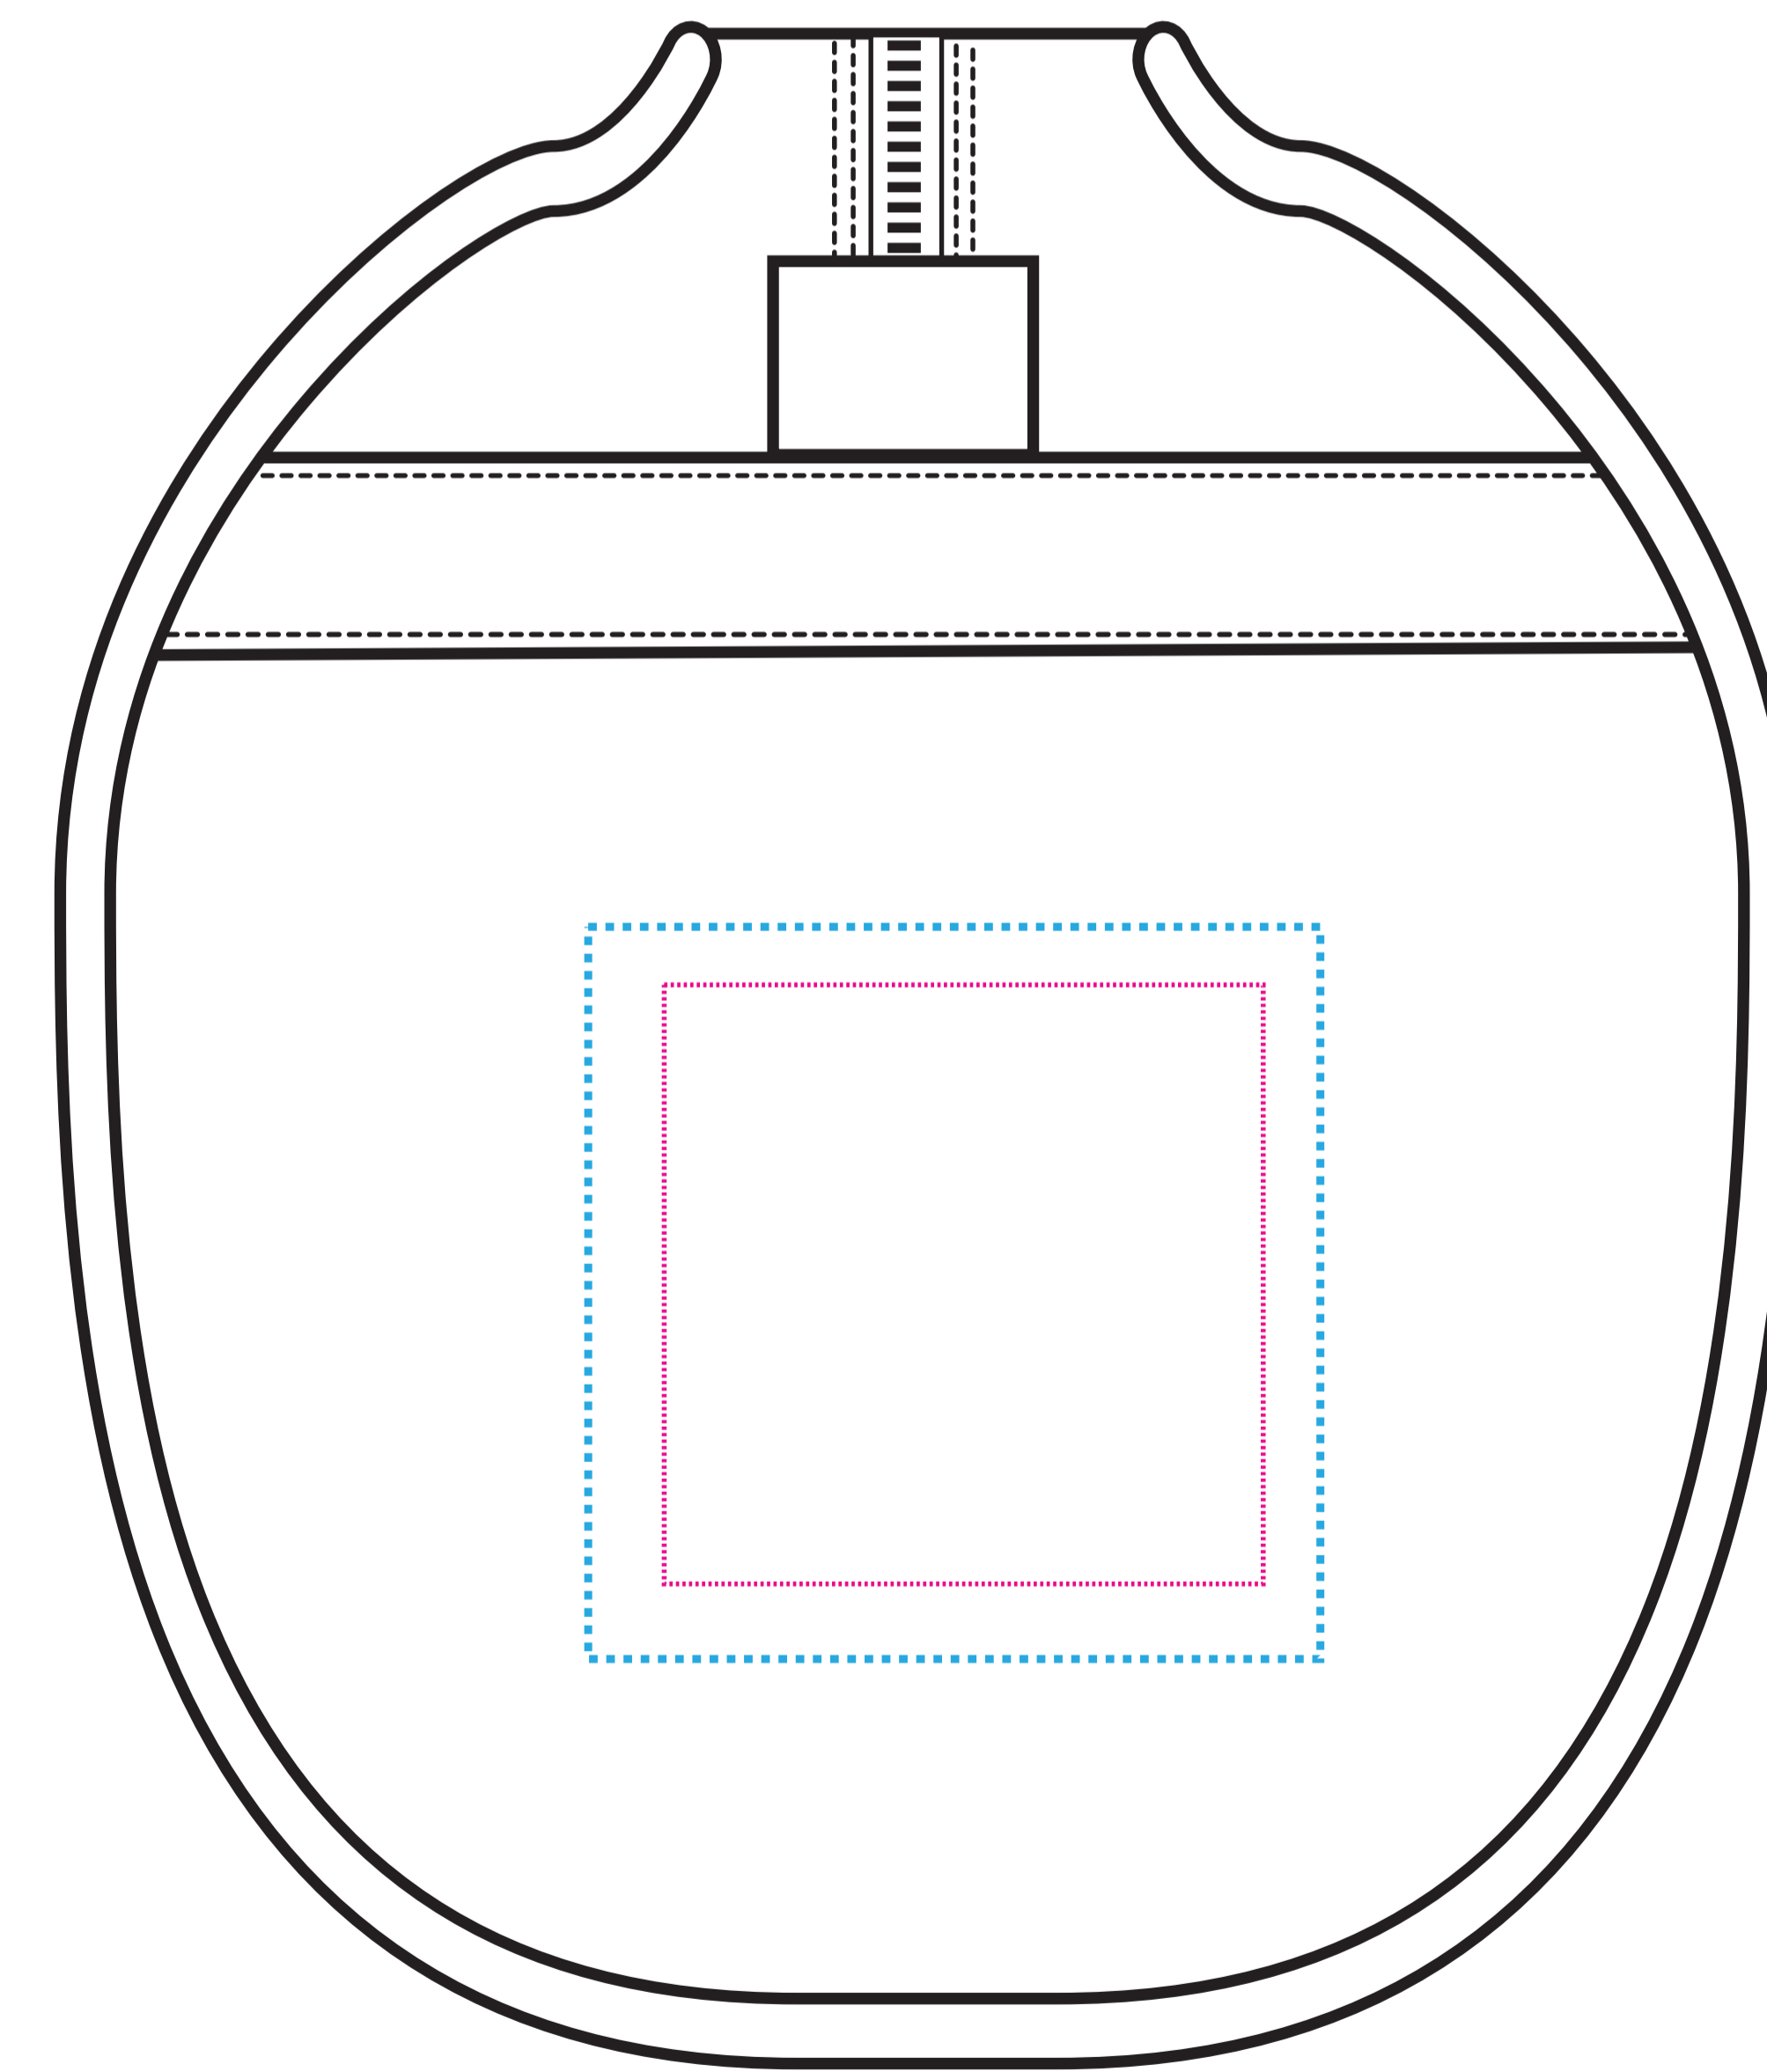

**5601**

PRODUCT SIZE: 58w x 26d x 30h cm

FRONT OR BACK  
PRINT AREA: 18w x 20hcm  
EMBROIDERY AREA: 16w x 16hcm

SIDE  
PRINT AREA: 11w x 11hcm  
EMBROIDERY AREA: 9w x 9hcm

**FRONT**

ARTWORK @ 100 %

**SIDE**