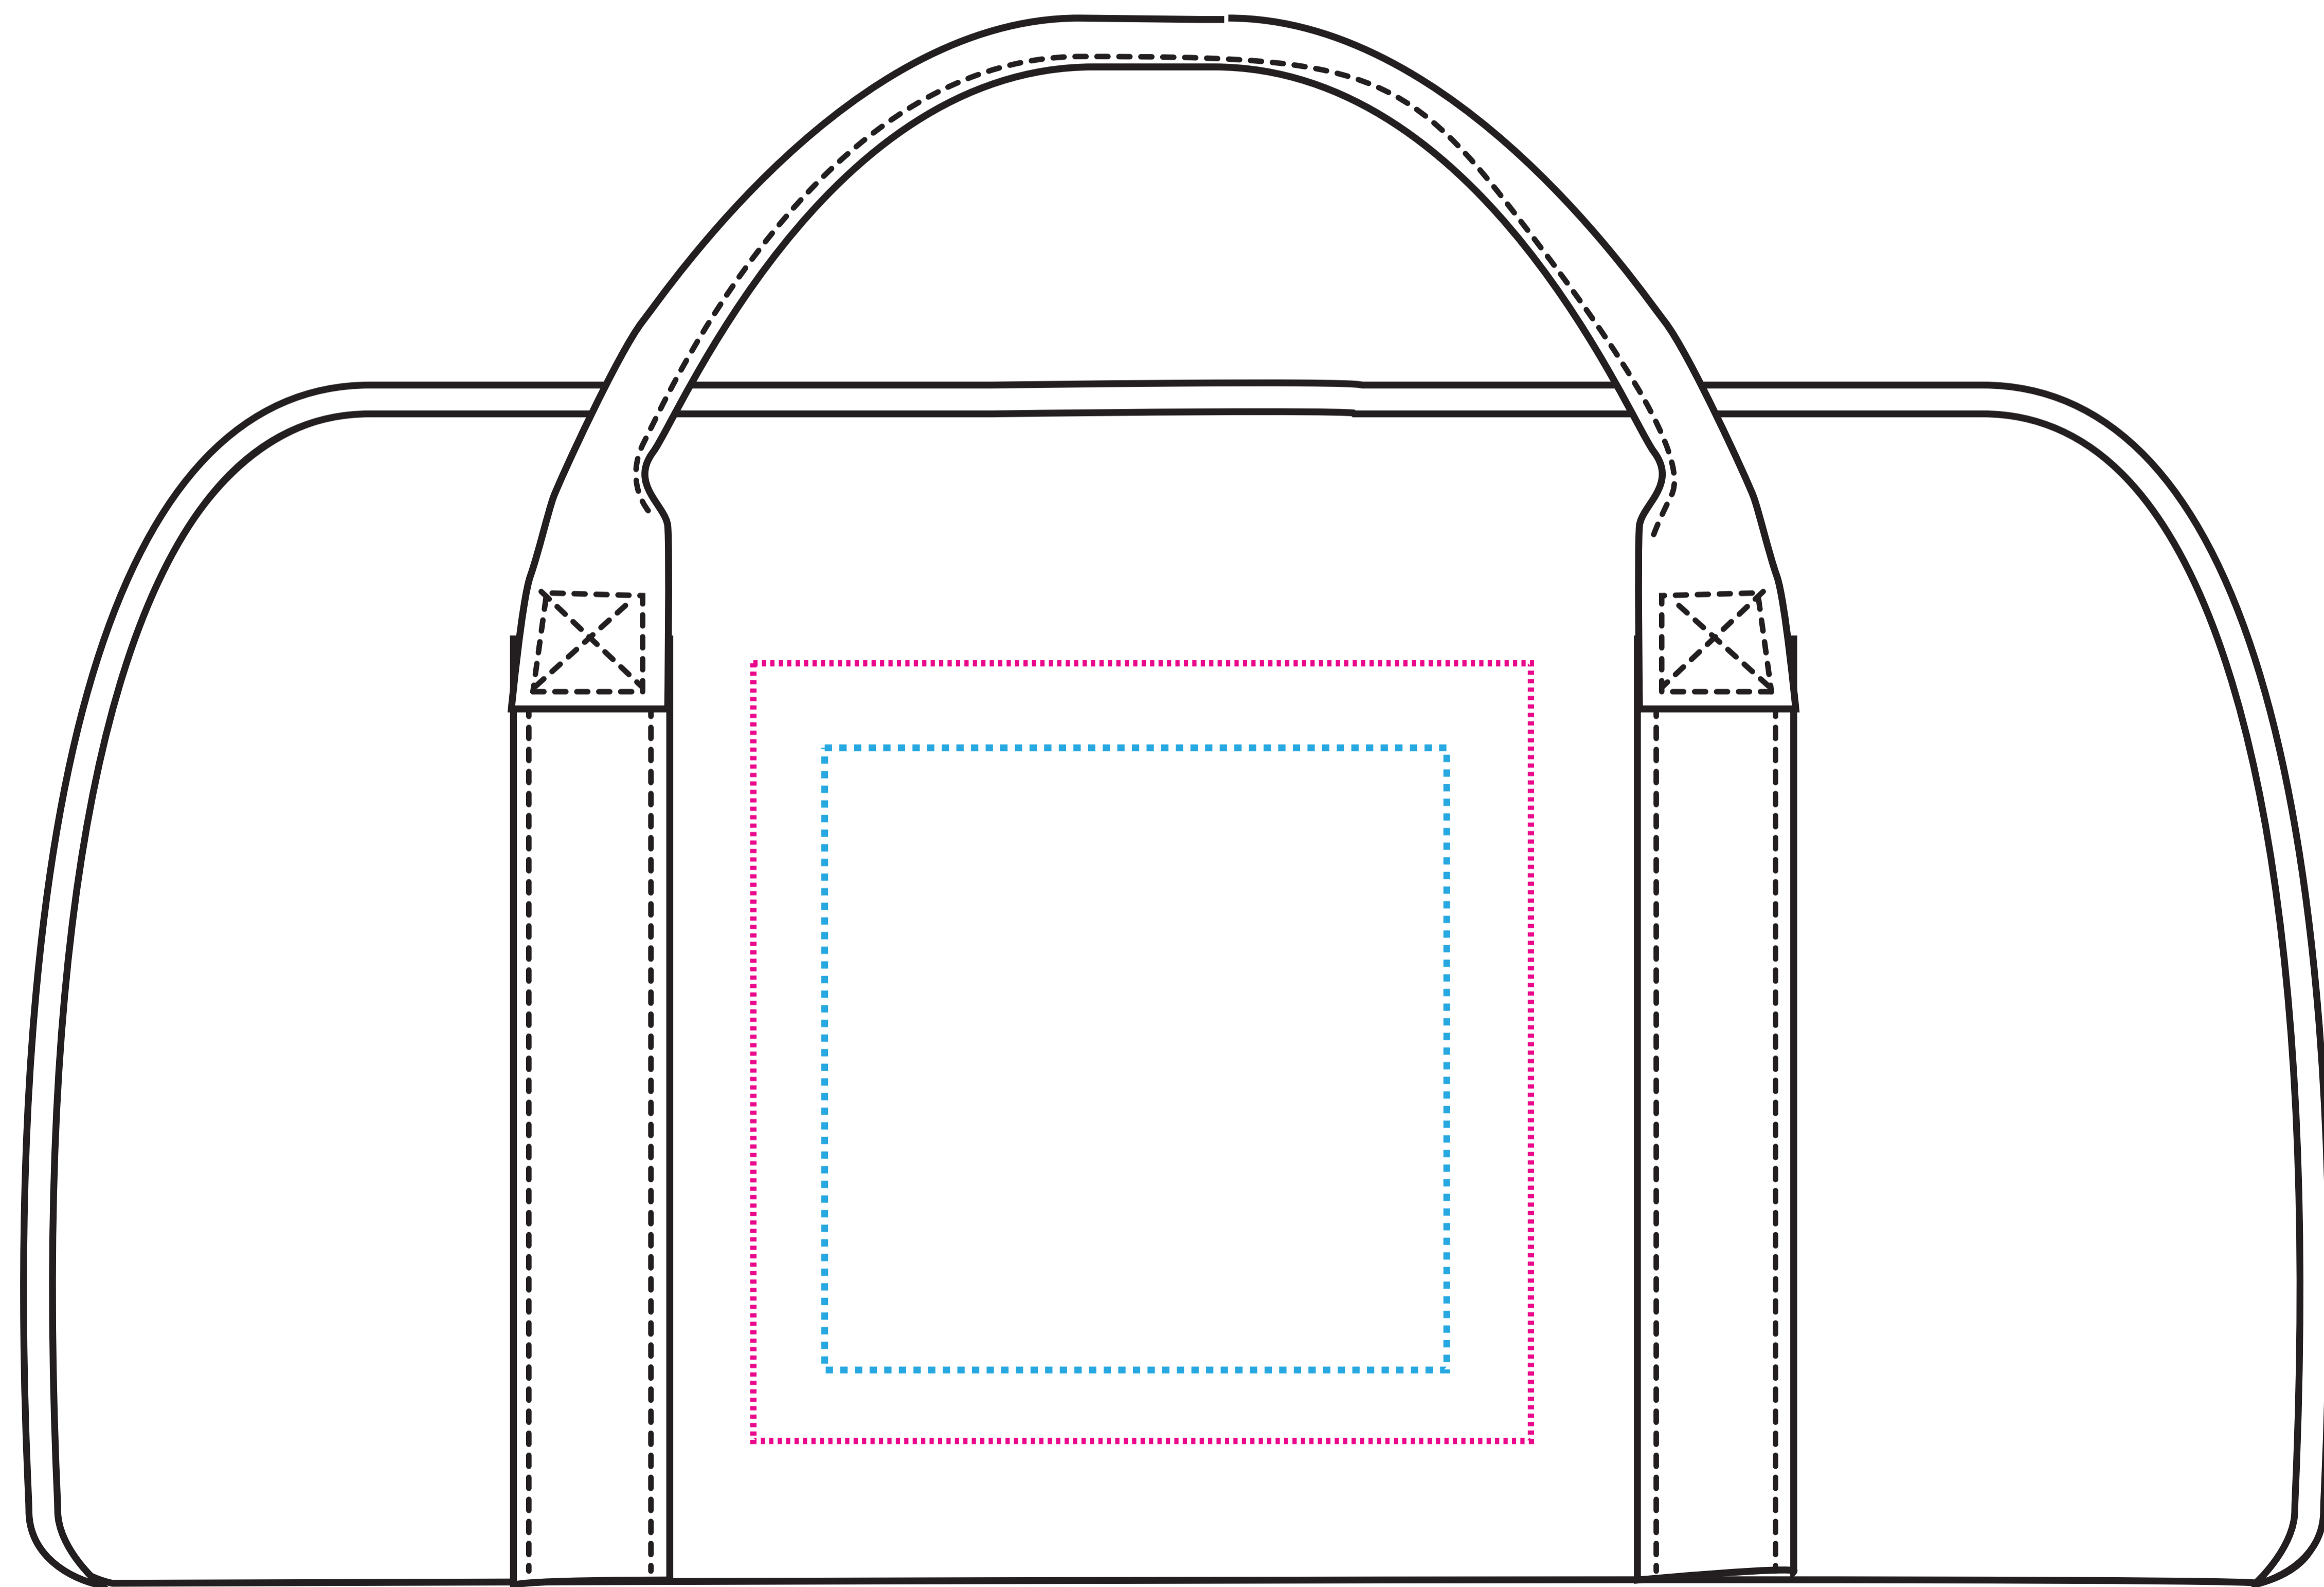

**5601**

PRODUCT SIZE: 58w x 26d x 30h cm

FRONT OR BACK  
PRINT AREA: 18w x 20hcm  
EMBROIDERY AREA: 16w x 16hcm

SIDE  
PRINT AREA: 11w x 11hcm  
EMBROIDERY AREA: 9w x 9hcm

**FRONT**

ARTWORK @ 100 %

**SIDE**