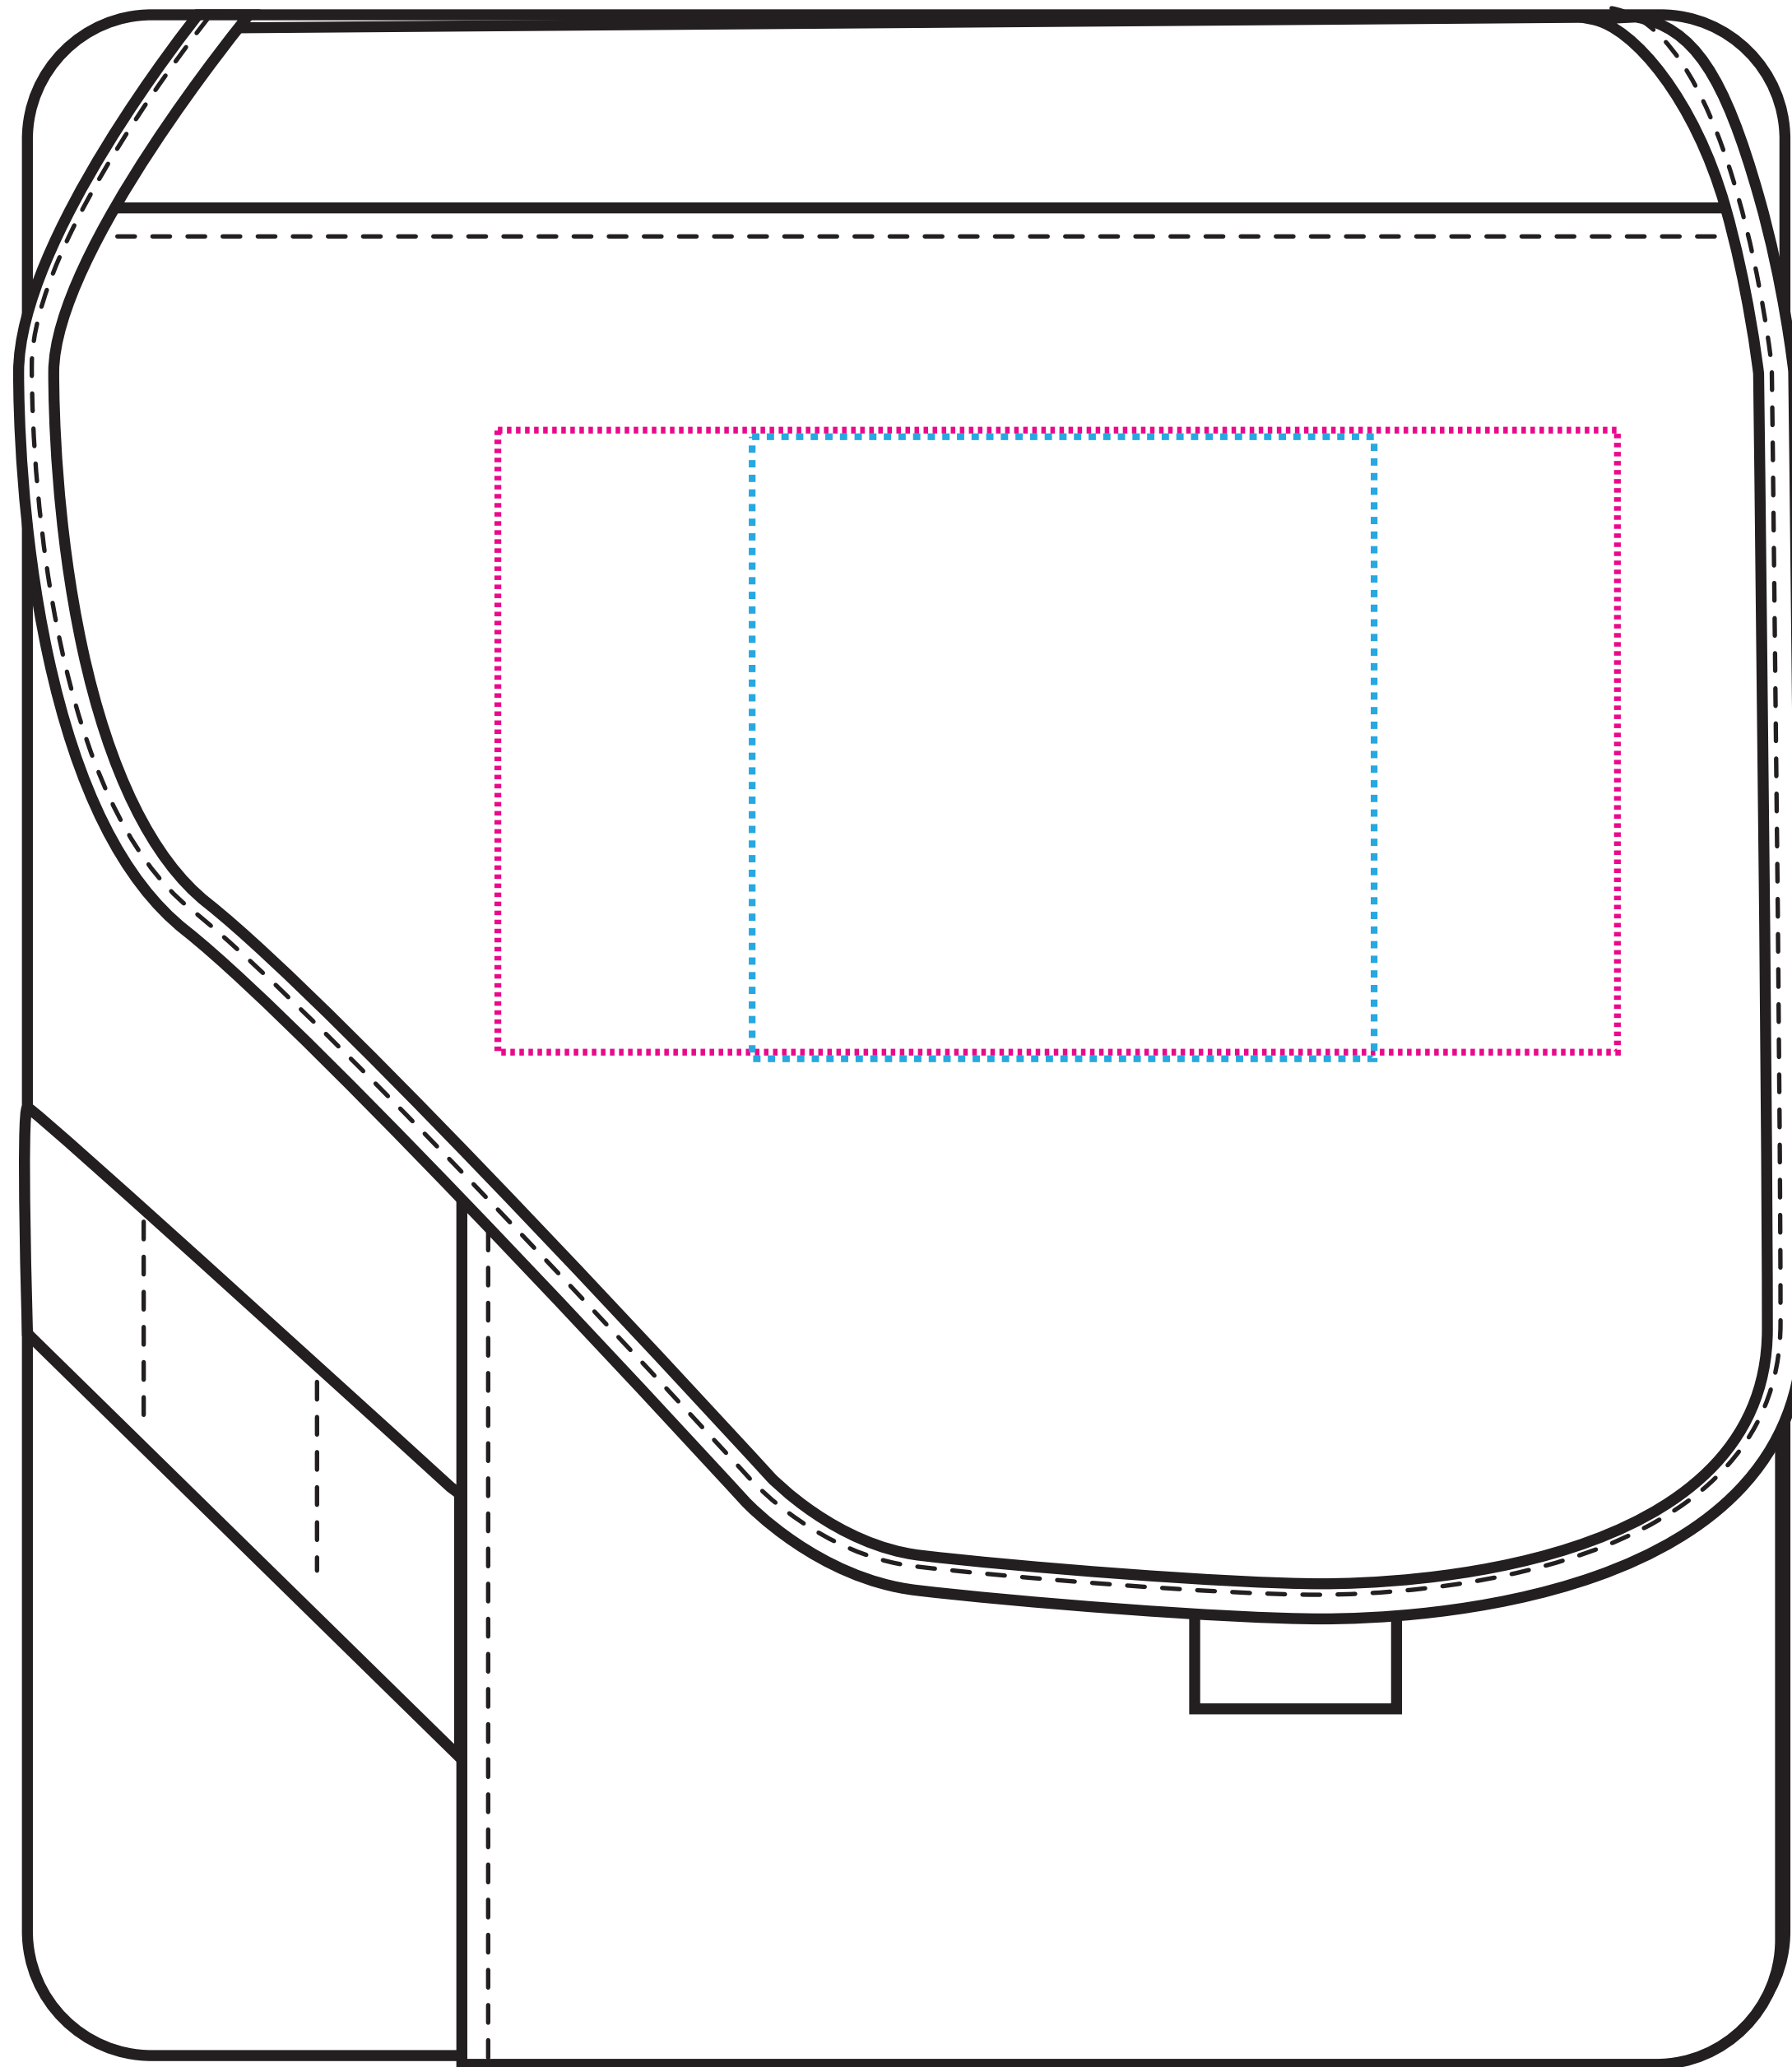

5201

PRODUCT SIZE: 28.5w x 11d x 33h cm

— PRINT AREA: 18w x 10h cm

..... EMBROIDERY AREA: 10w x 10h cm

ARTWORK @ 100 %