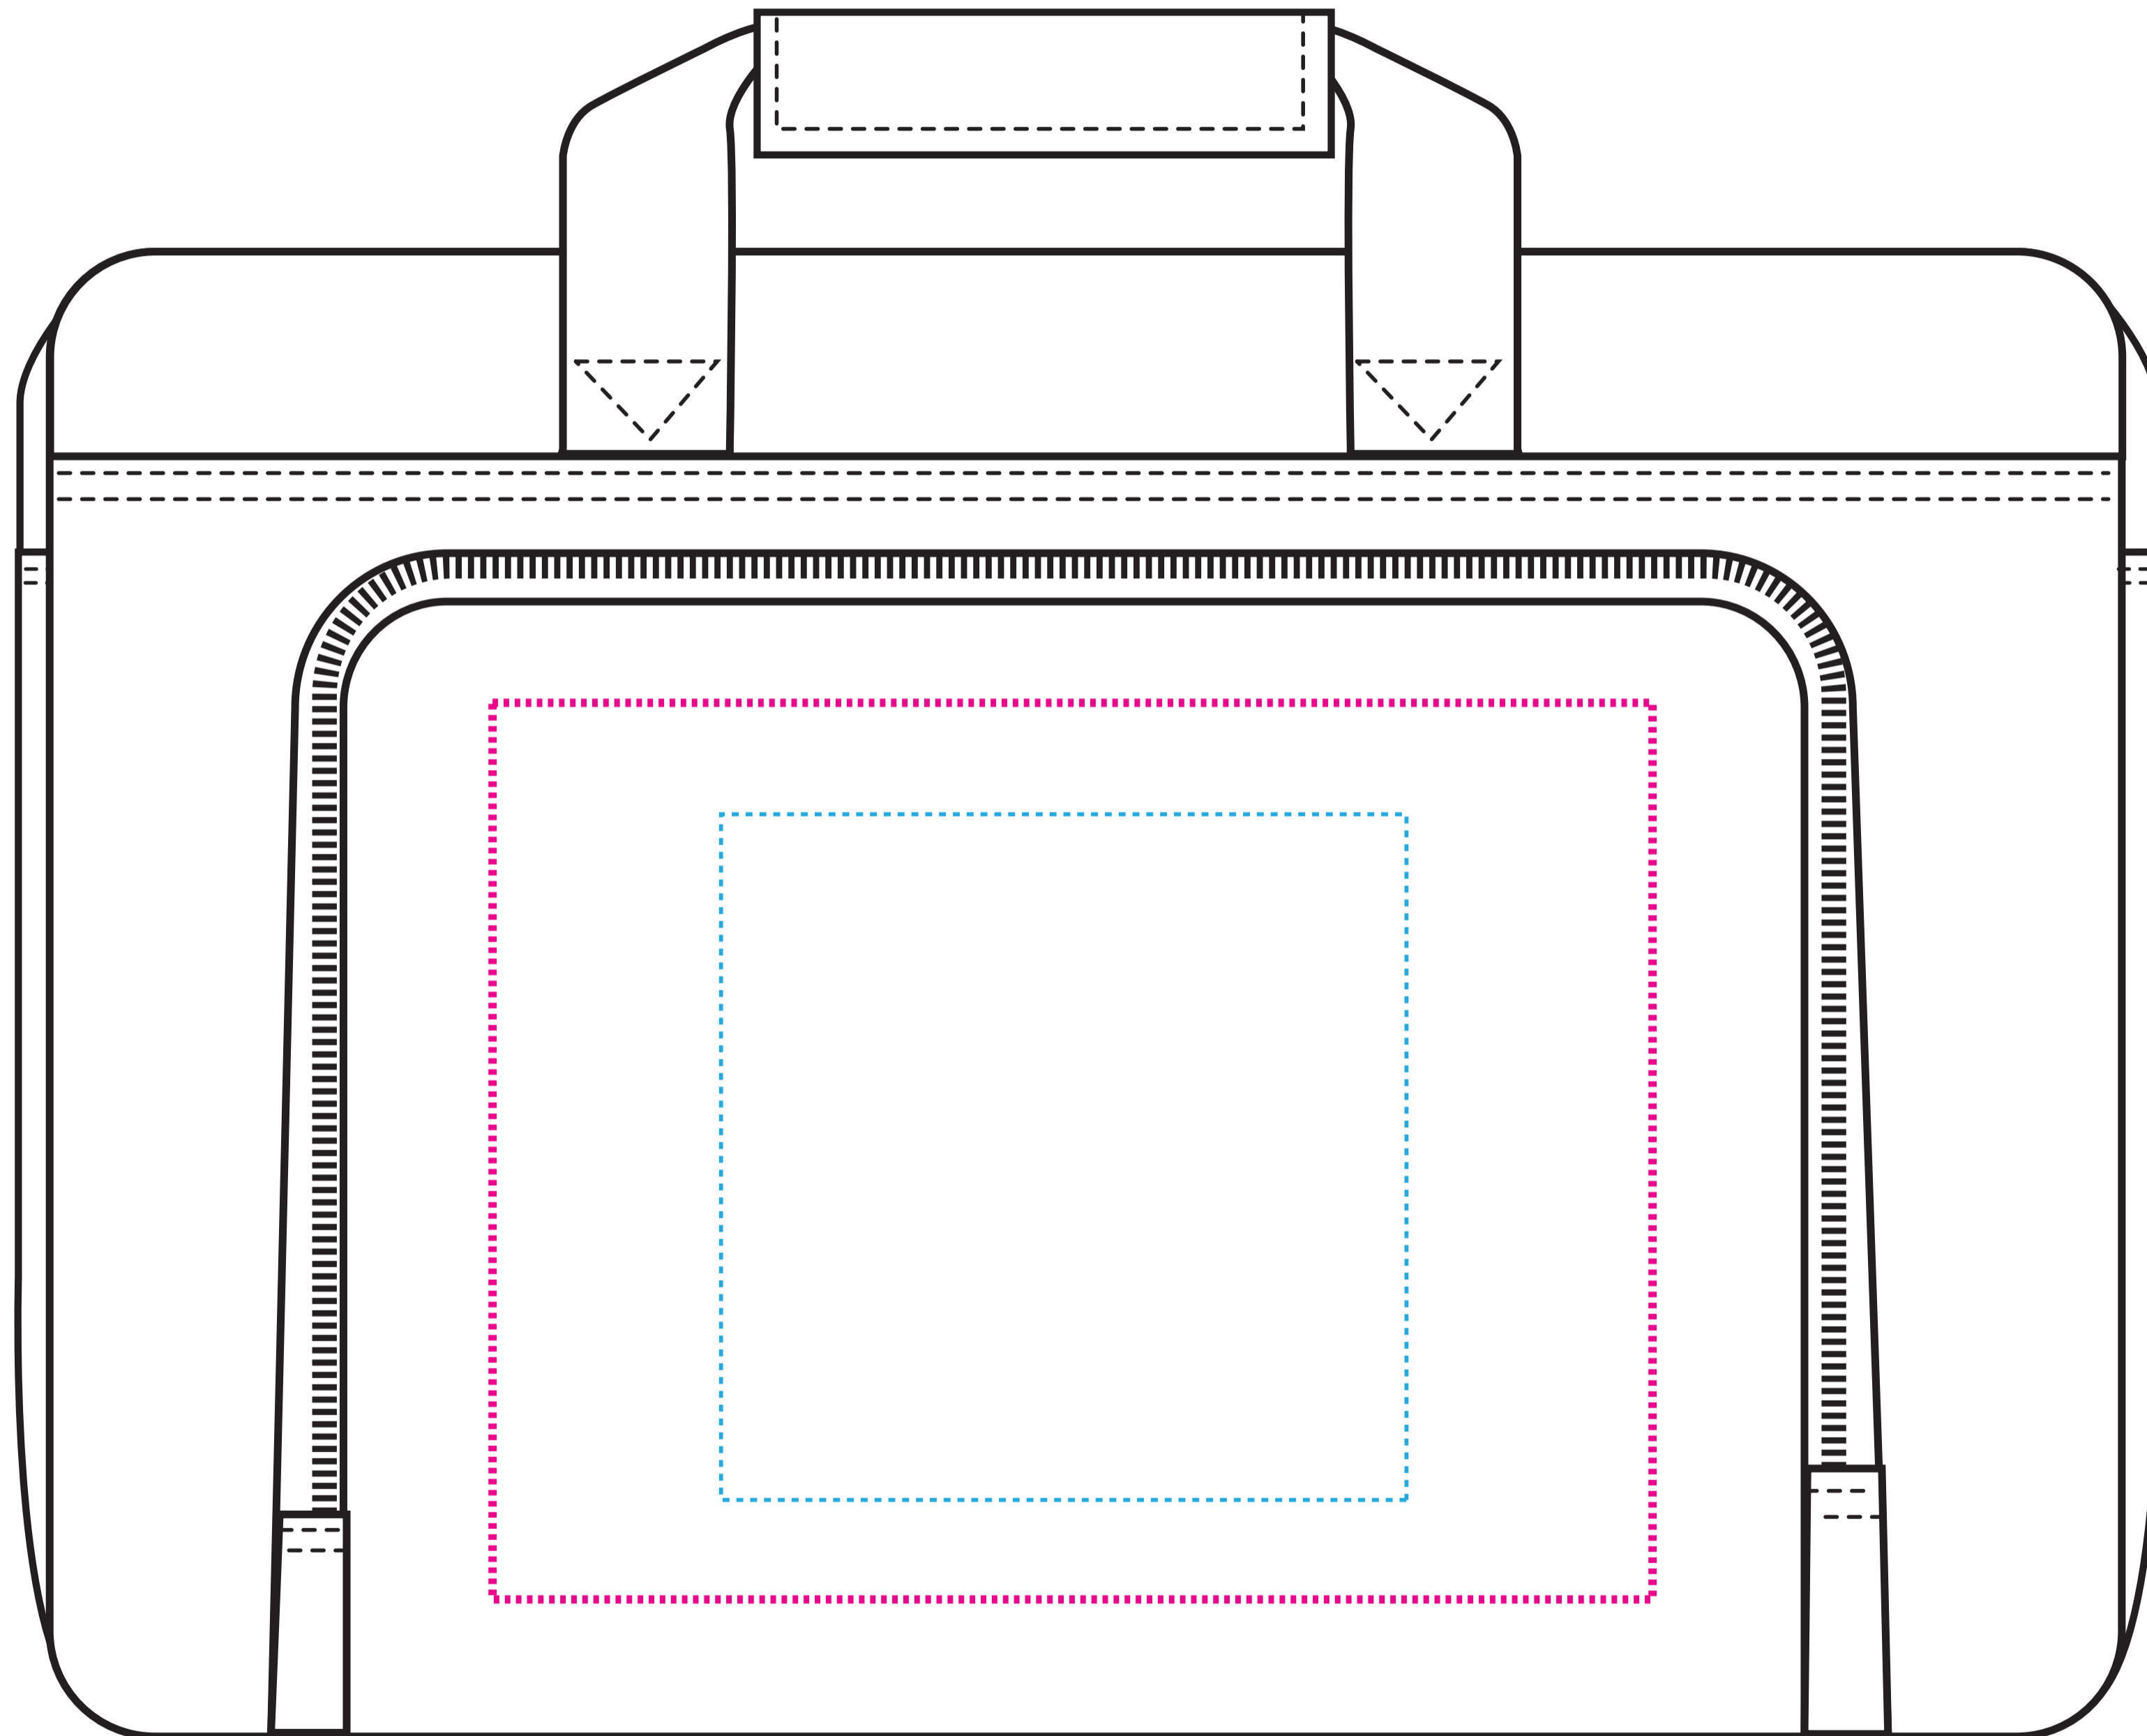

3708

PRODUCT SIZE:

41w x 10d x 30h cm

— PRINT AREA: 22w x 17h cm

..... EMBROIDERY AREA: 13w x 13h cm

ARTWORK @ 100%