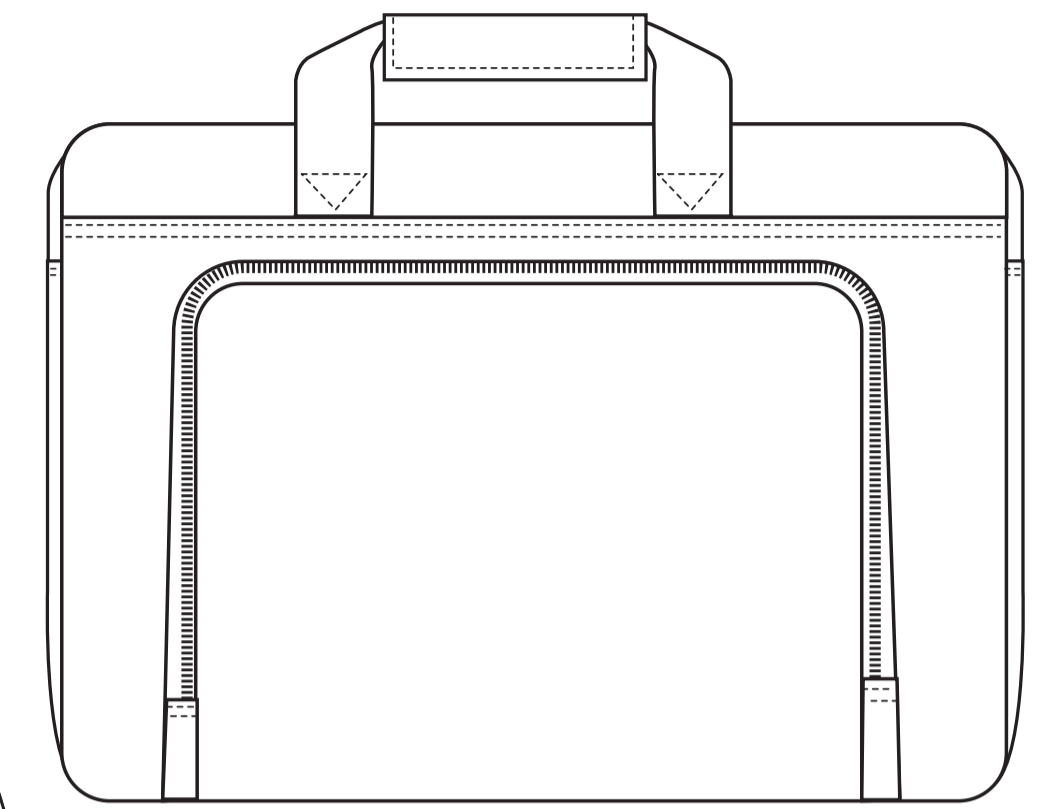

3708

PRODUCT SIZE:

41w x 10d x 30h cm

— PRINT AREA: 22w x 17h cm

..... EMBROIDERY AREA: 13w x 13h cm

ARTWORK @ 100%