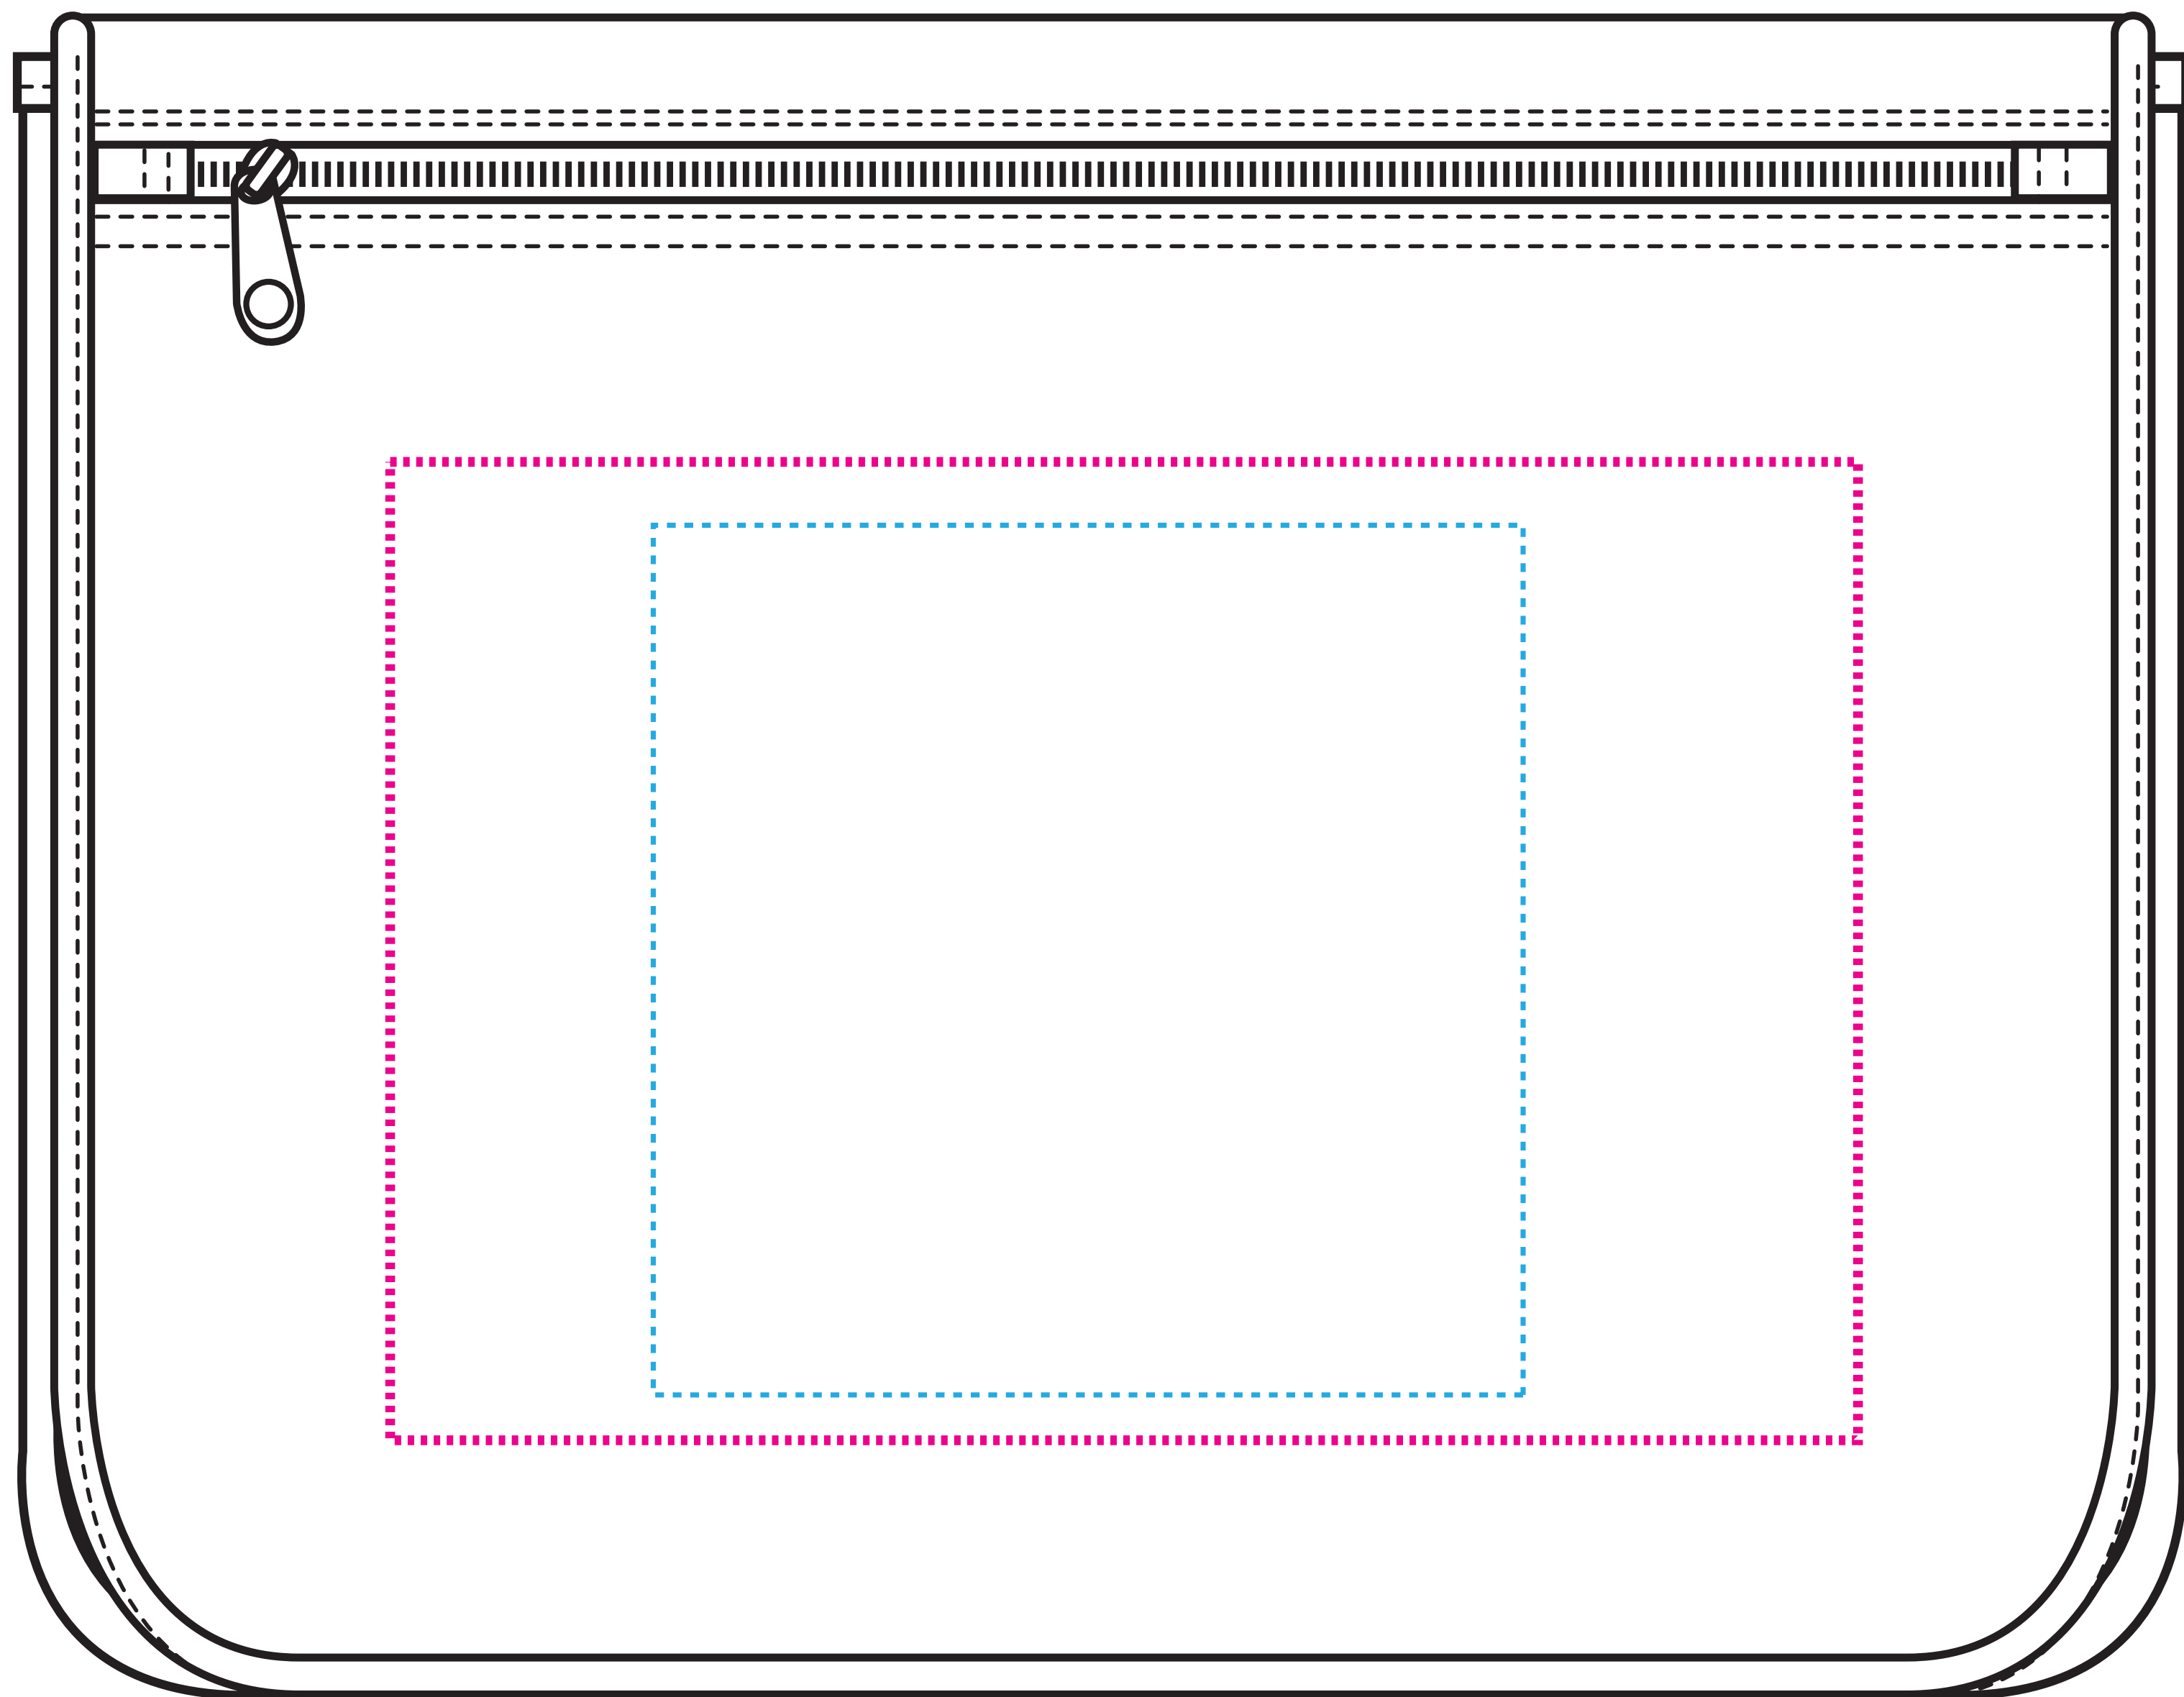

3706

PRODUCT SIZE: 40w x 9d x 30h cm

— PRINT AREA: 27w x 18h cm

..... EMBROIDERY AREA: 16w x 16h cm

ARTWORK @ 100%