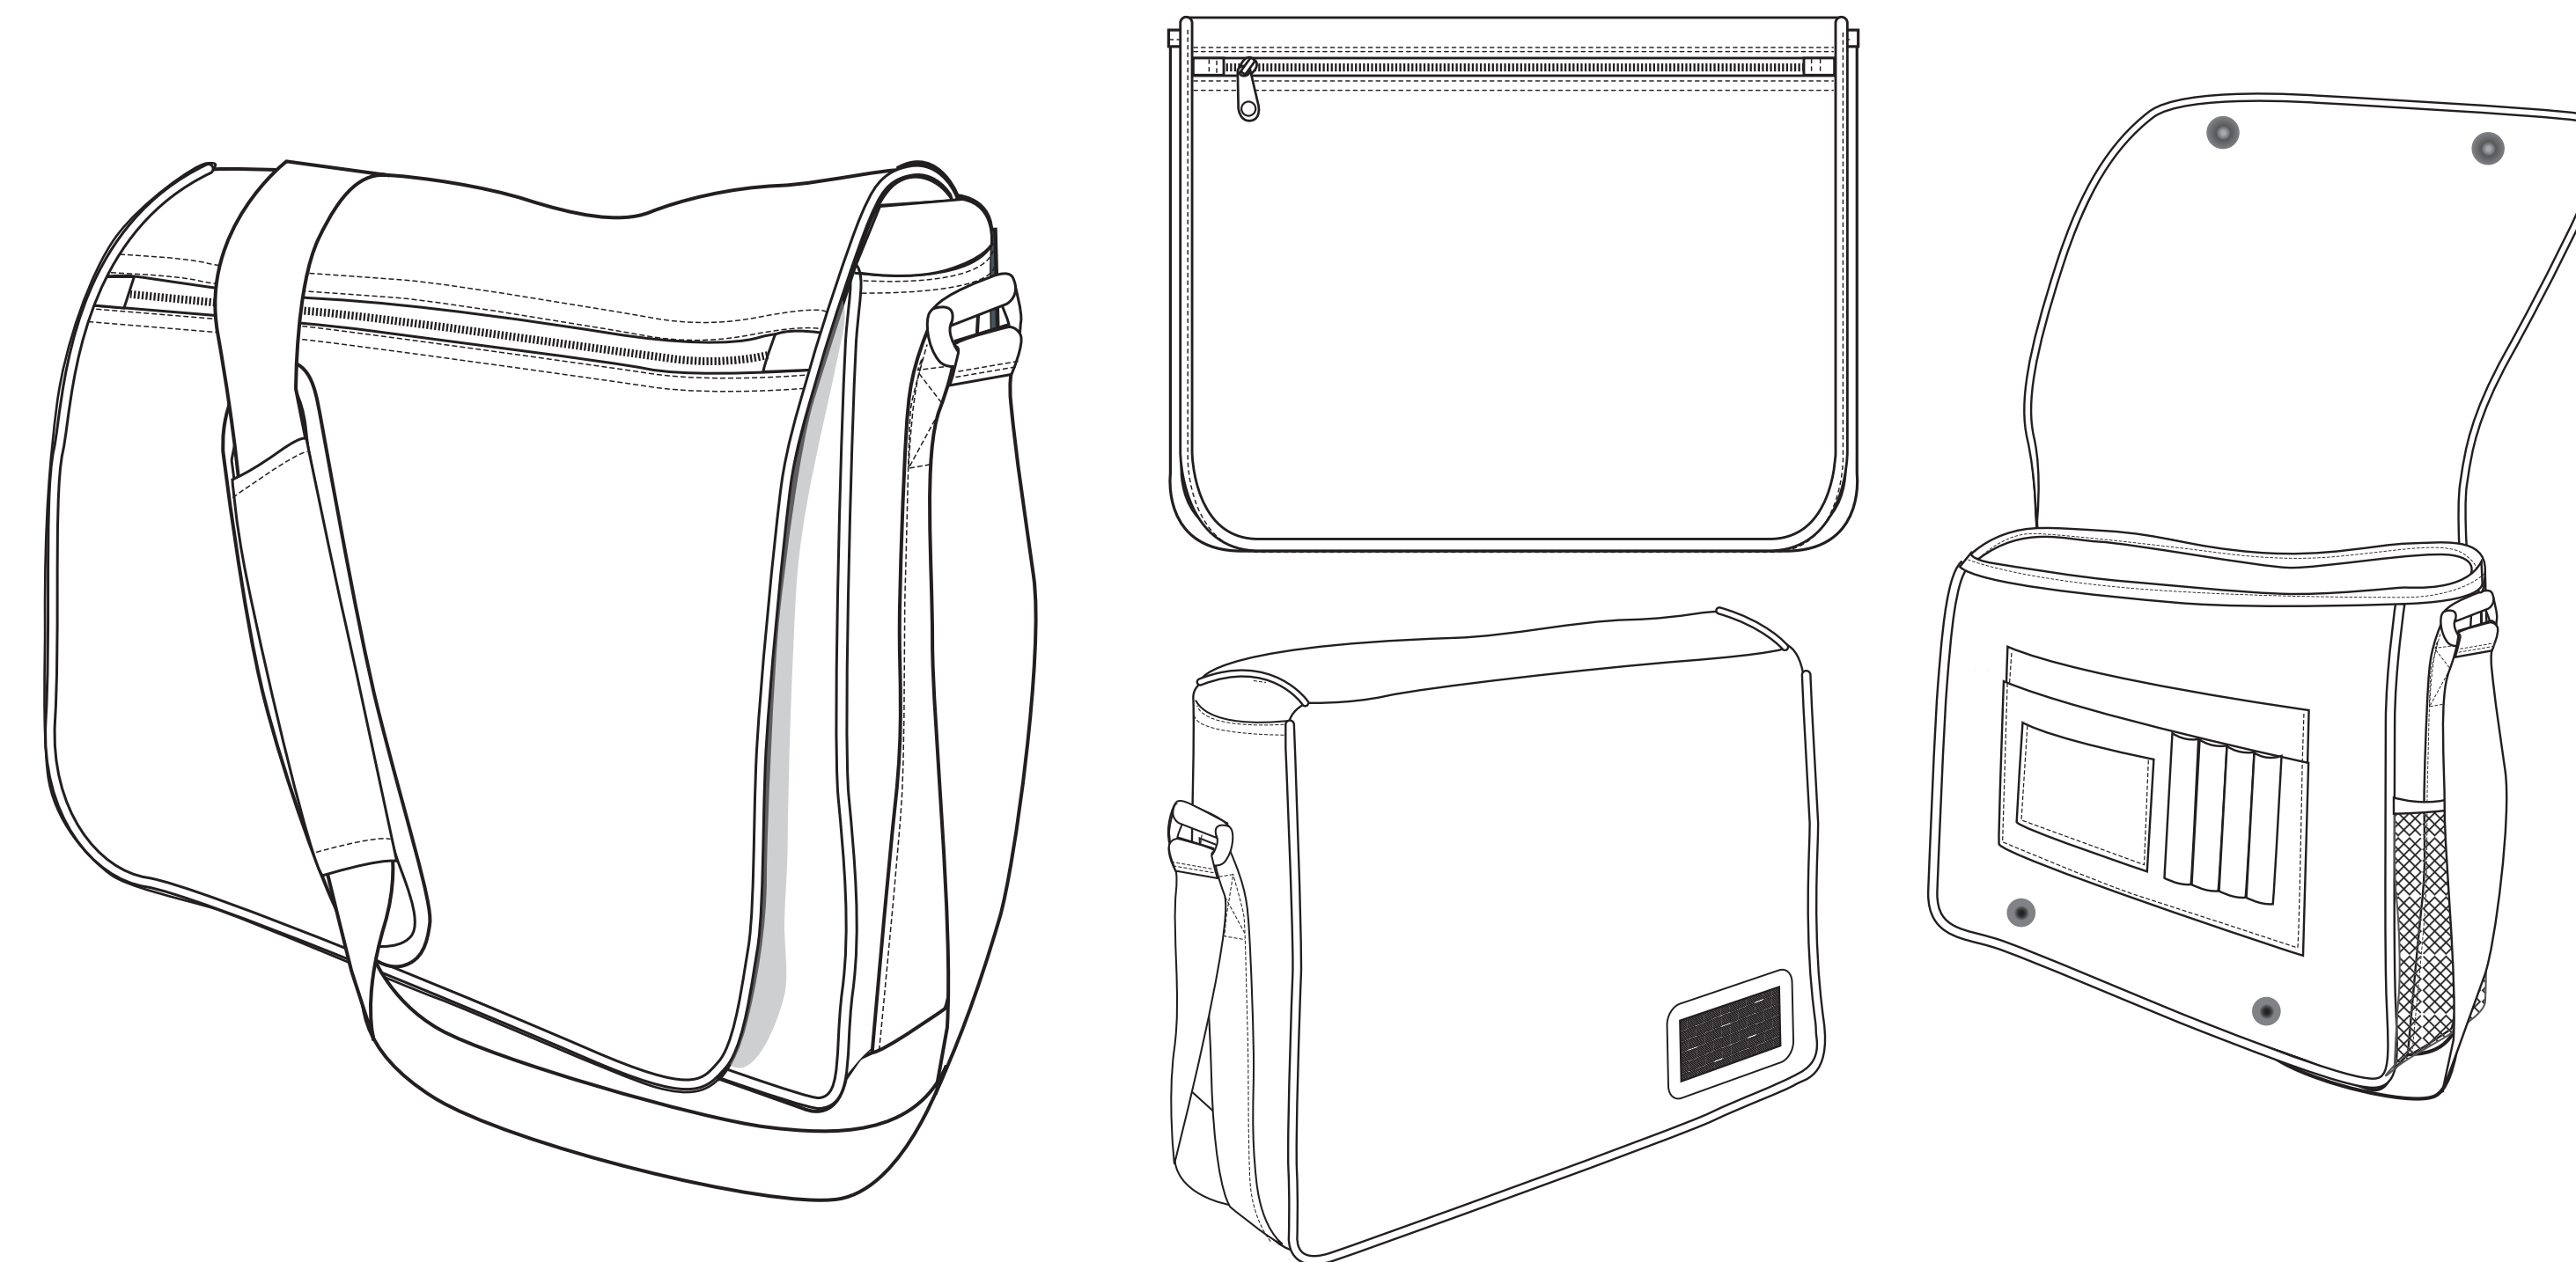

3706

PRODUCT SIZE: 40w x 9d x 30h cm

— PRINT AREA: 27w x 18h cm

..... EMBROIDERY AREA: 16w x 16h cm

ARTWORK @ 100%