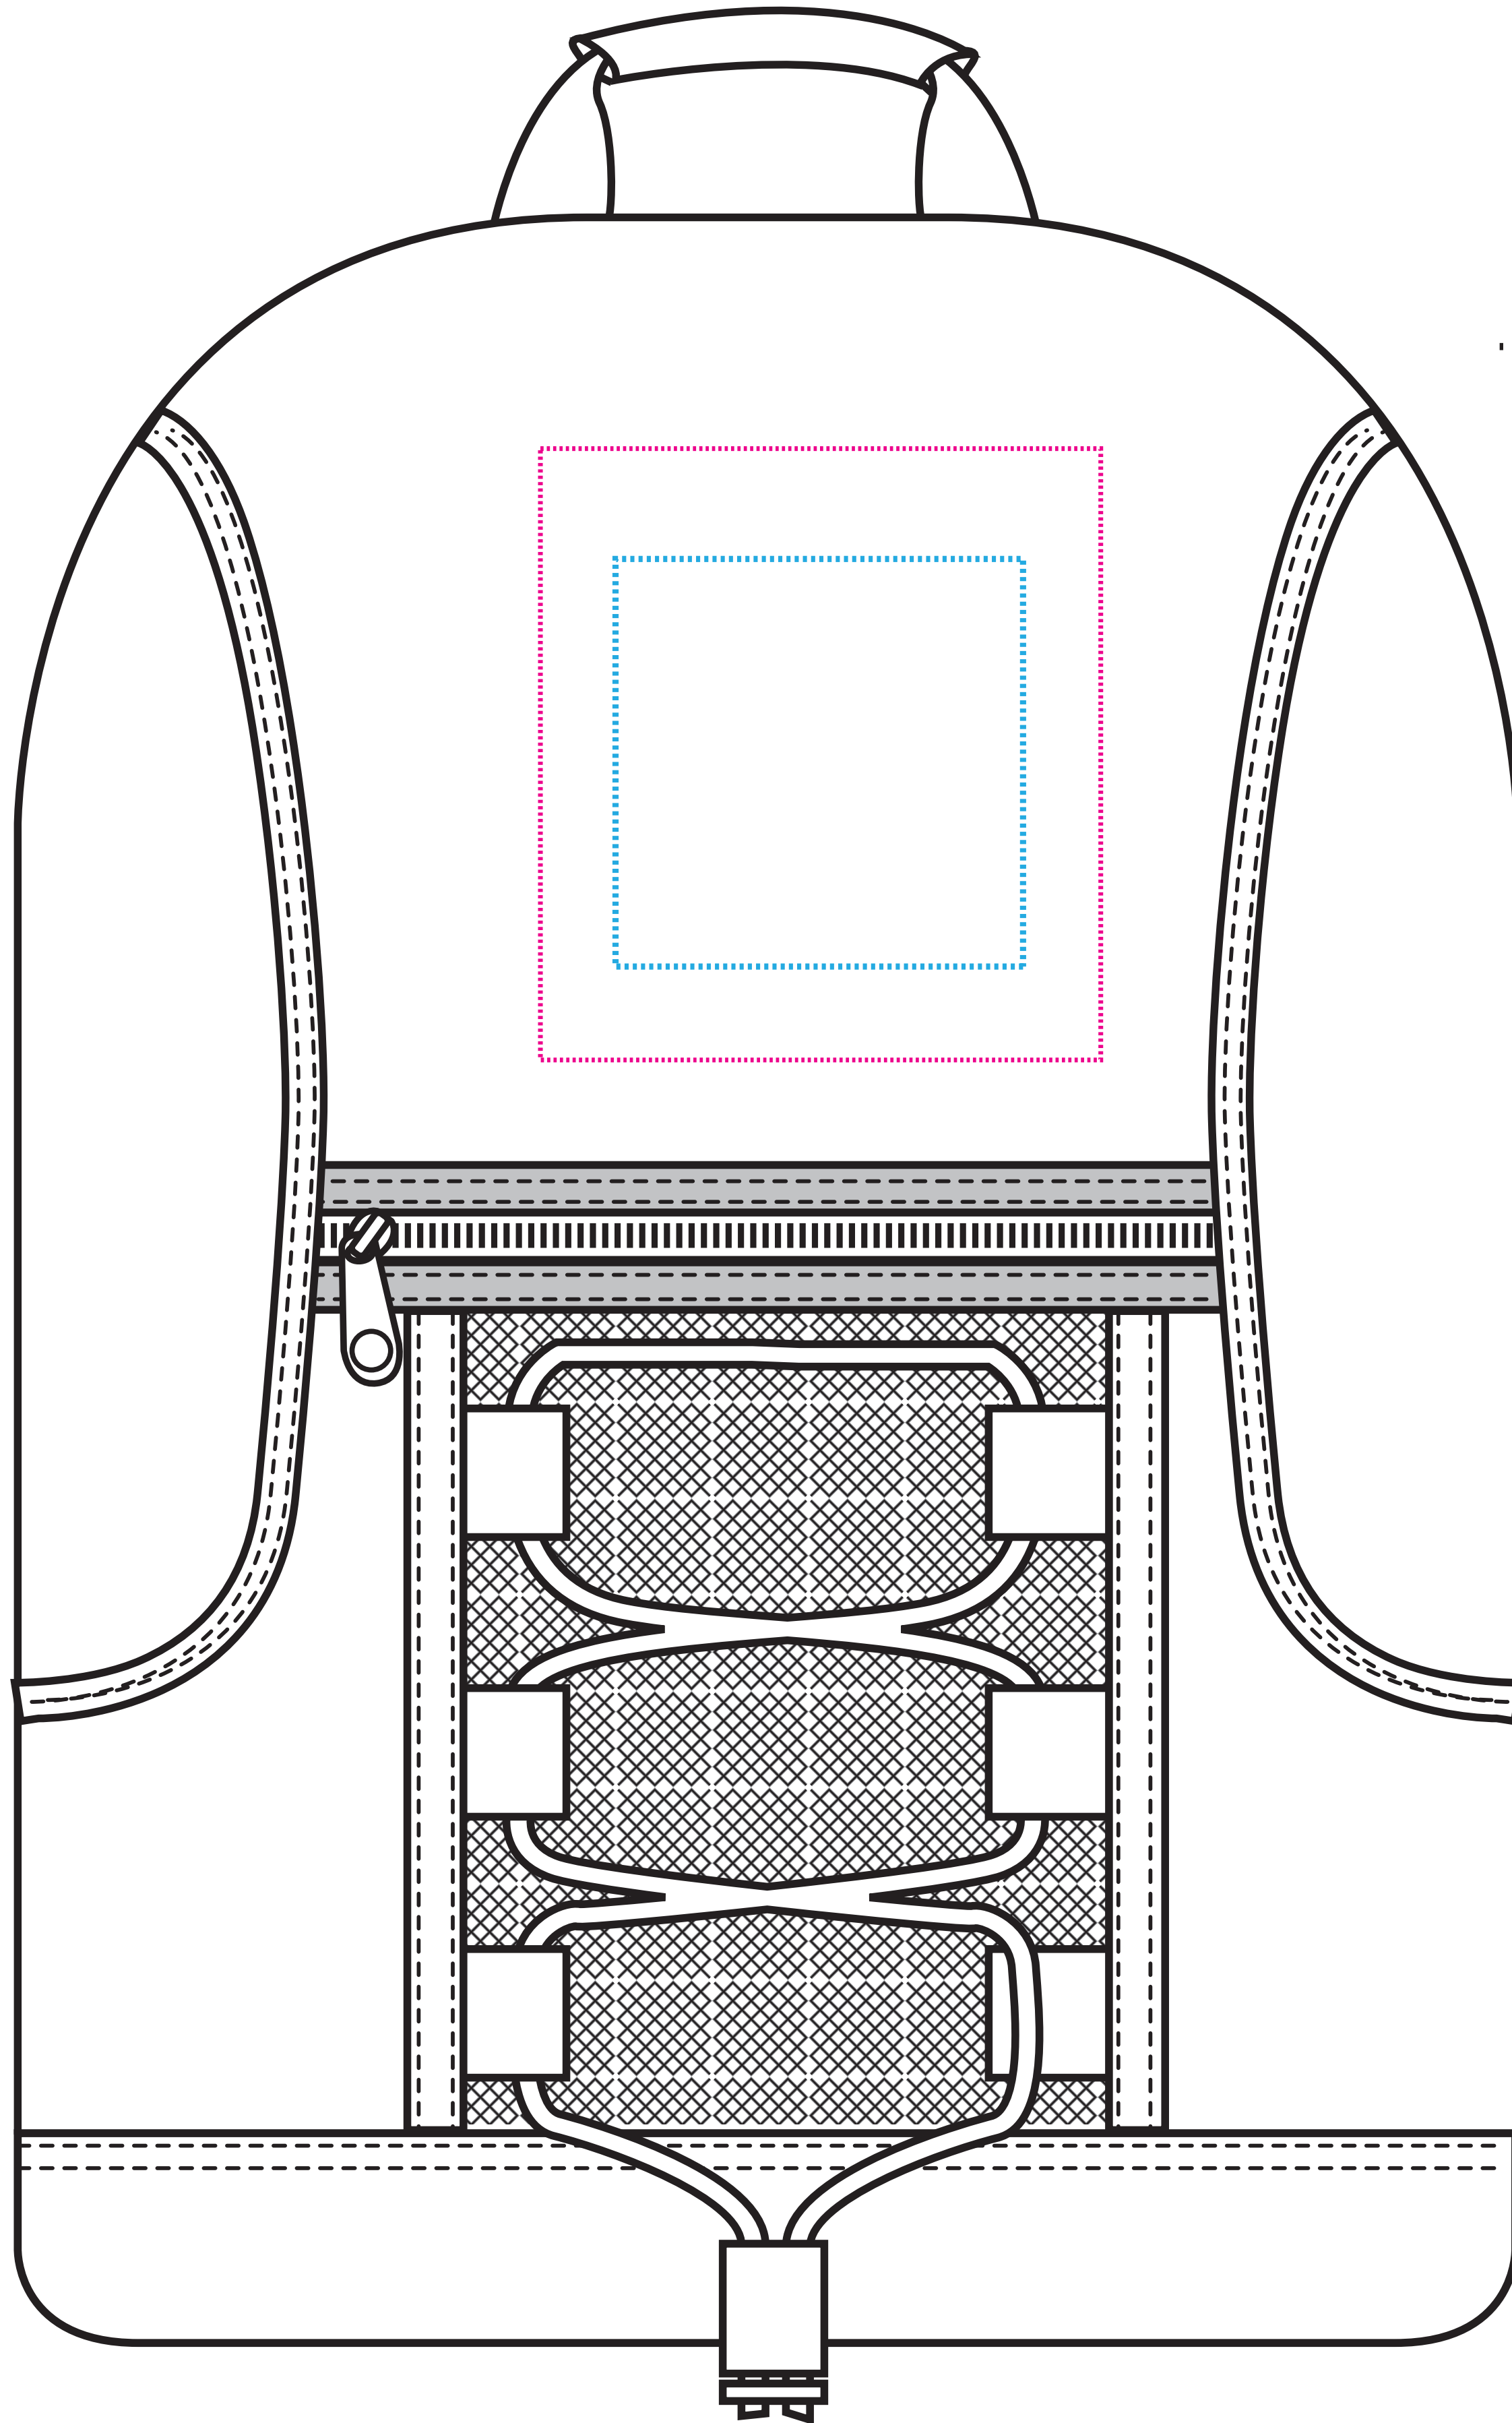

3703

PRODUCT SIZE: 33w x 16d x 42h cm

— PRINT AREA: 11w x 12h cm

..... EMBROIDERY AREA: 8w x 8h cm

ARTWORK @ 100%