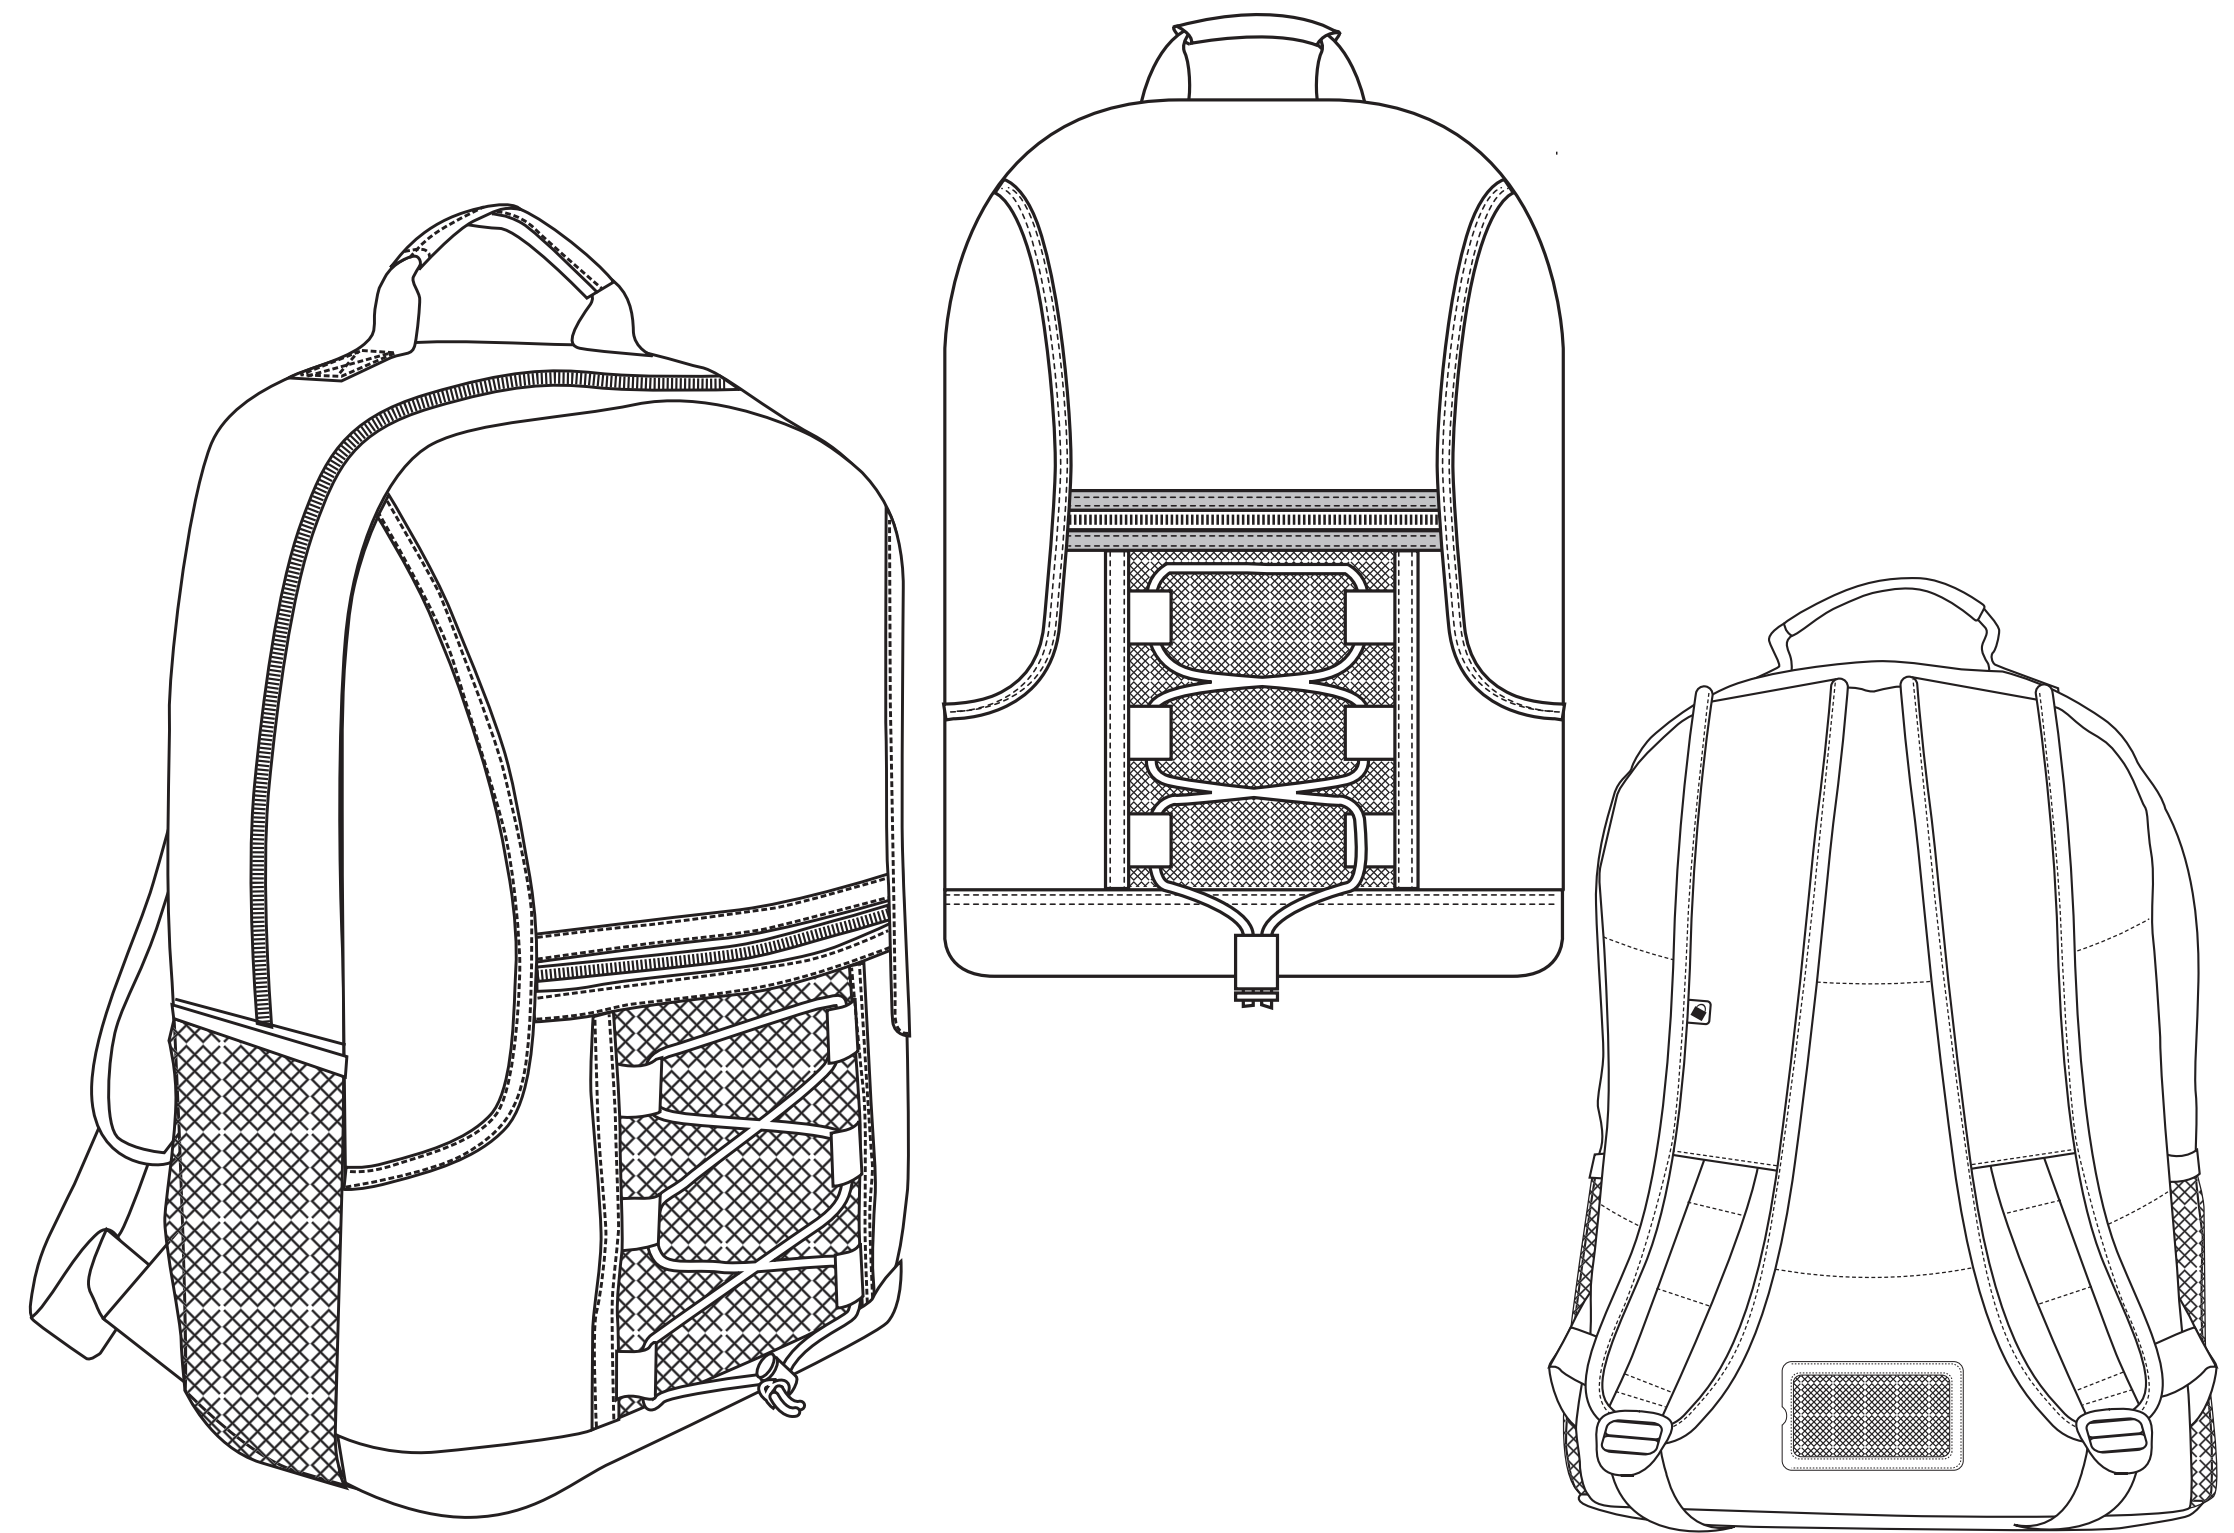

3703

PRODUCT SIZE: 33w x 16d x 42h cm

— PRINT AREA: 11w x 12h cm

..... EMBROIDERY AREA: 8w x 8h cm

ARTWORK @ 100%