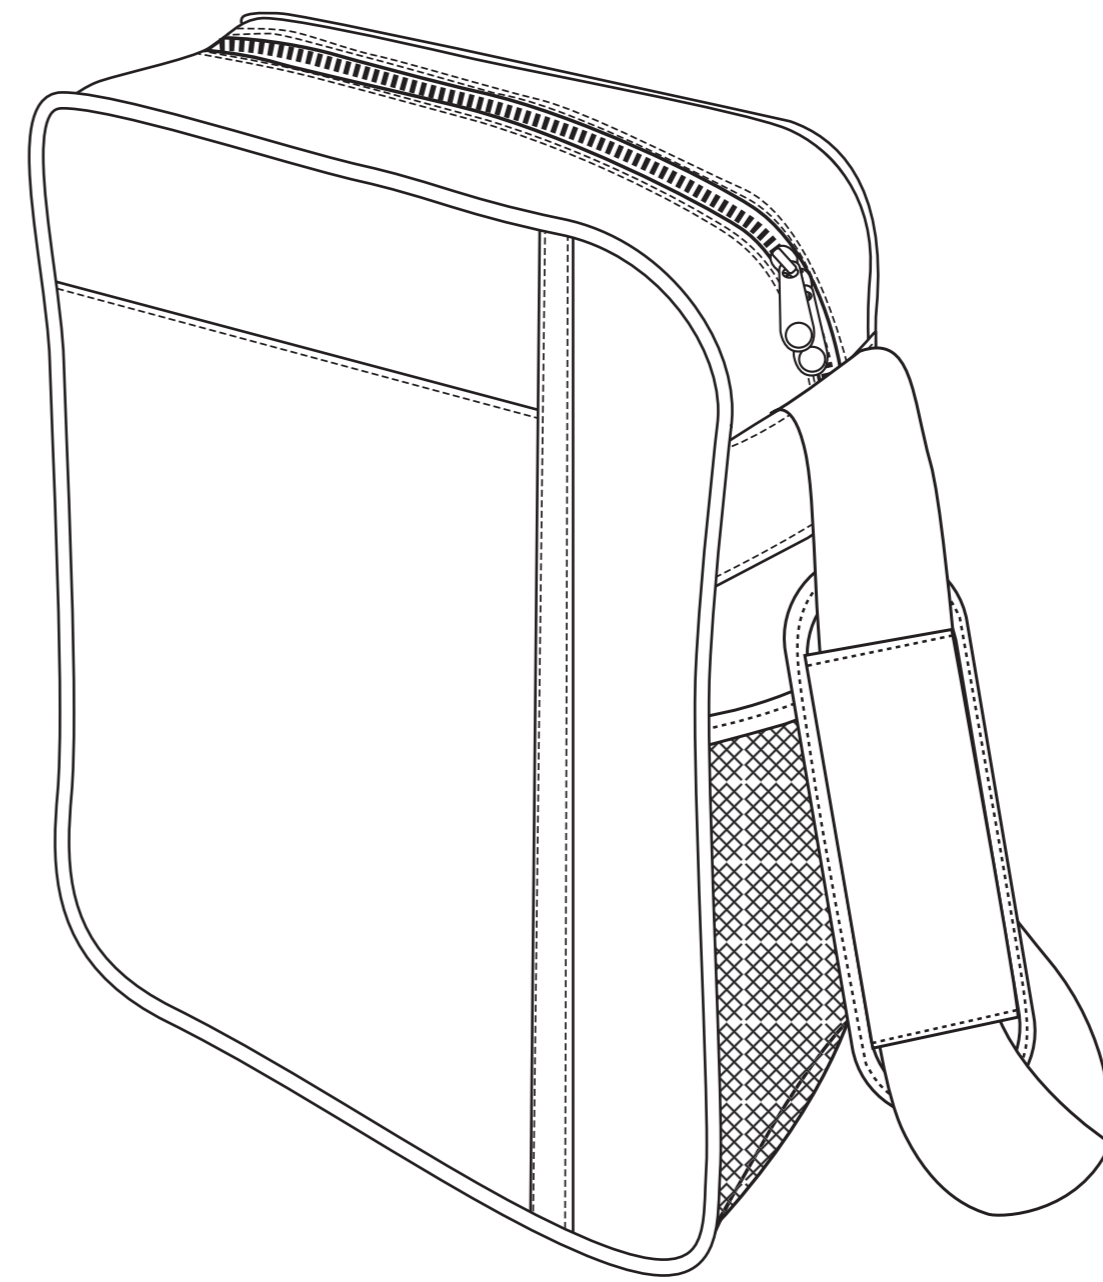

3717

PRODUCT SIZE: 28w x 10.5d x 33.5h cm

— PRINT AREA: 13w x 15h cm

..... EMBROIDERY AREA: 8w x 8h cm

ARTWORK @ 100%