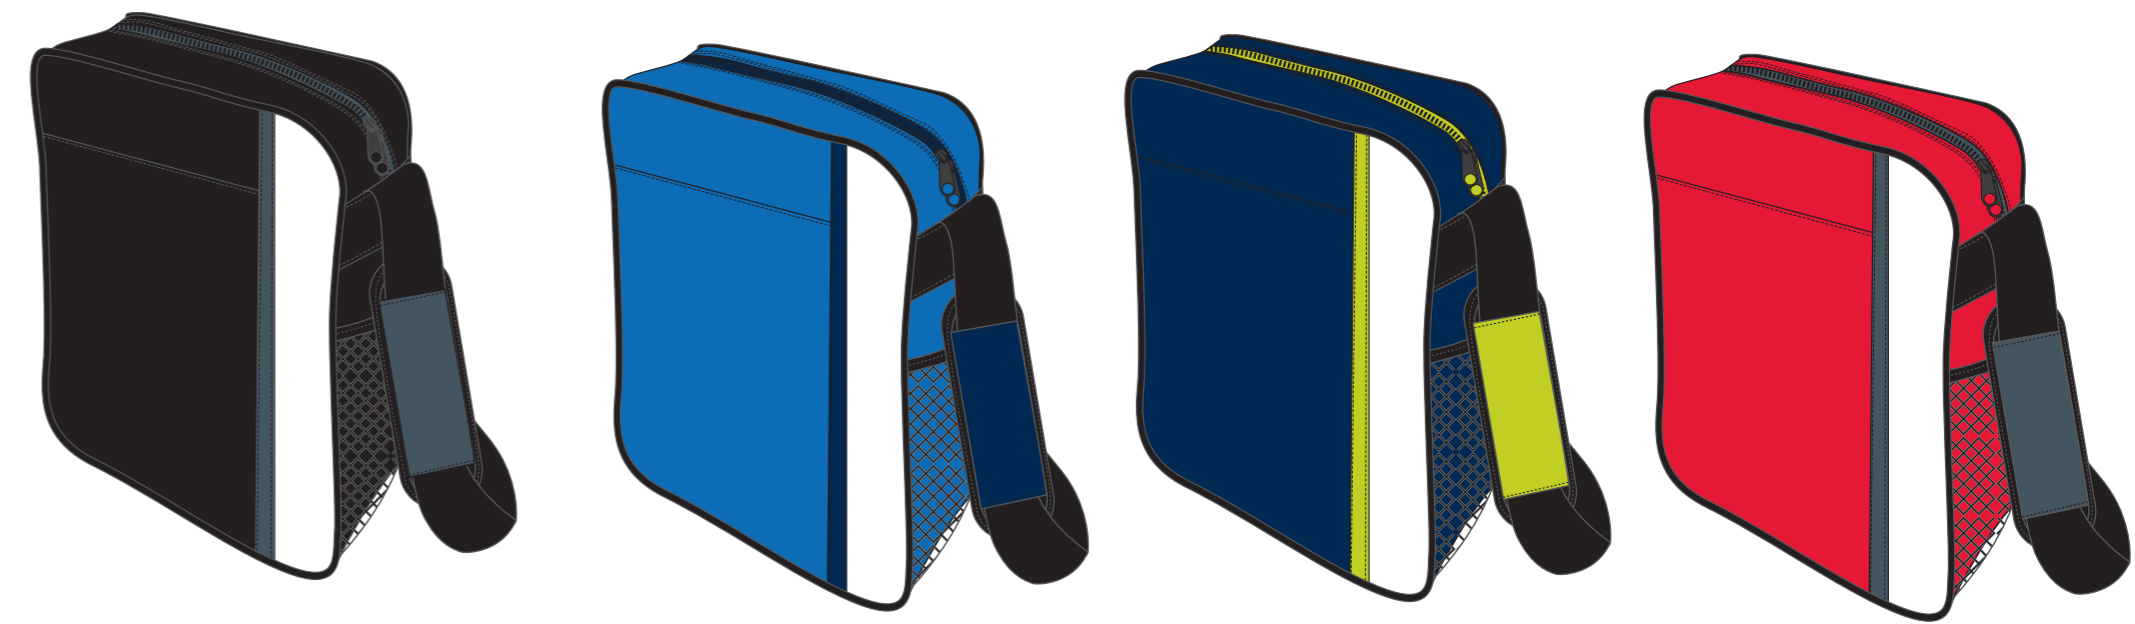

3717

PRODUCT SIZE: 28w x 10.5d x 33.5h cm

— PRINT AREA: 13w x 15h cm

..... EMBROIDERY AREA: 8w x 8h cm

ARTWORK @ 100%