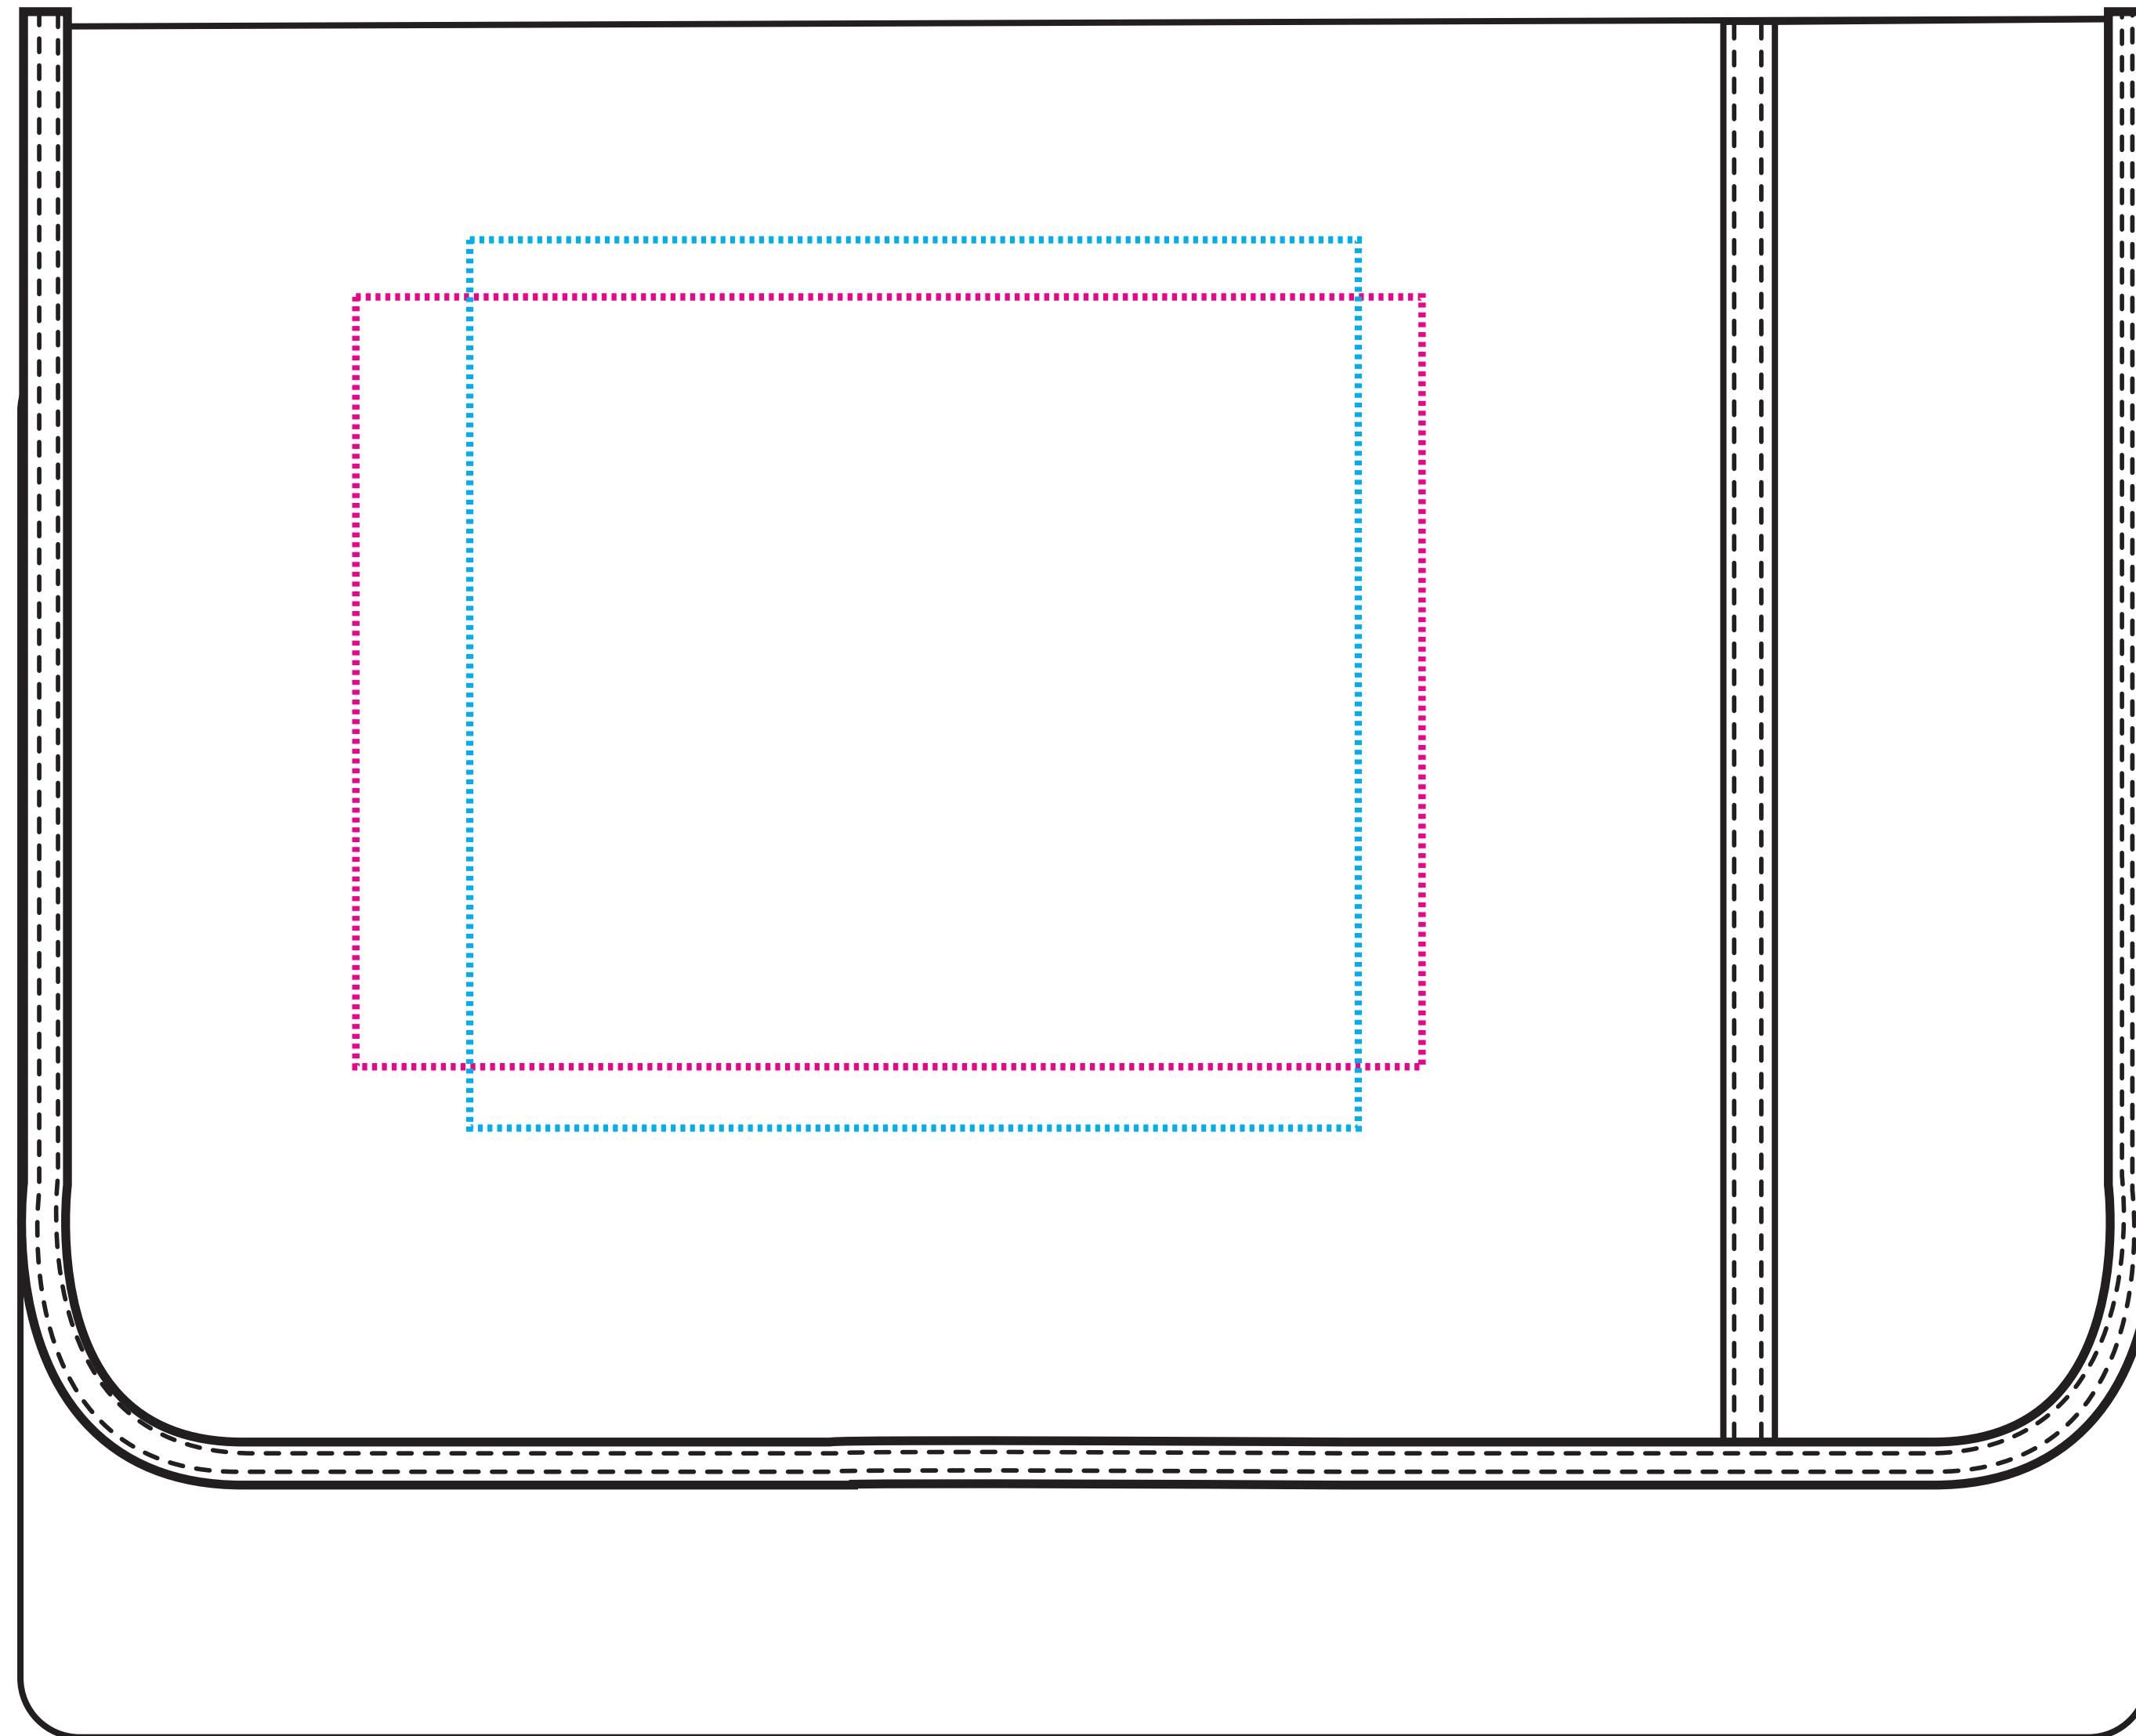

3716

PRODUCT SIZE: 35w x 7d x 27h cm

— PRINT AREA: 18w x 13h cm

..... EMBROIDERY AREA: 15w x 15h cm

ARTWORK @ 100%