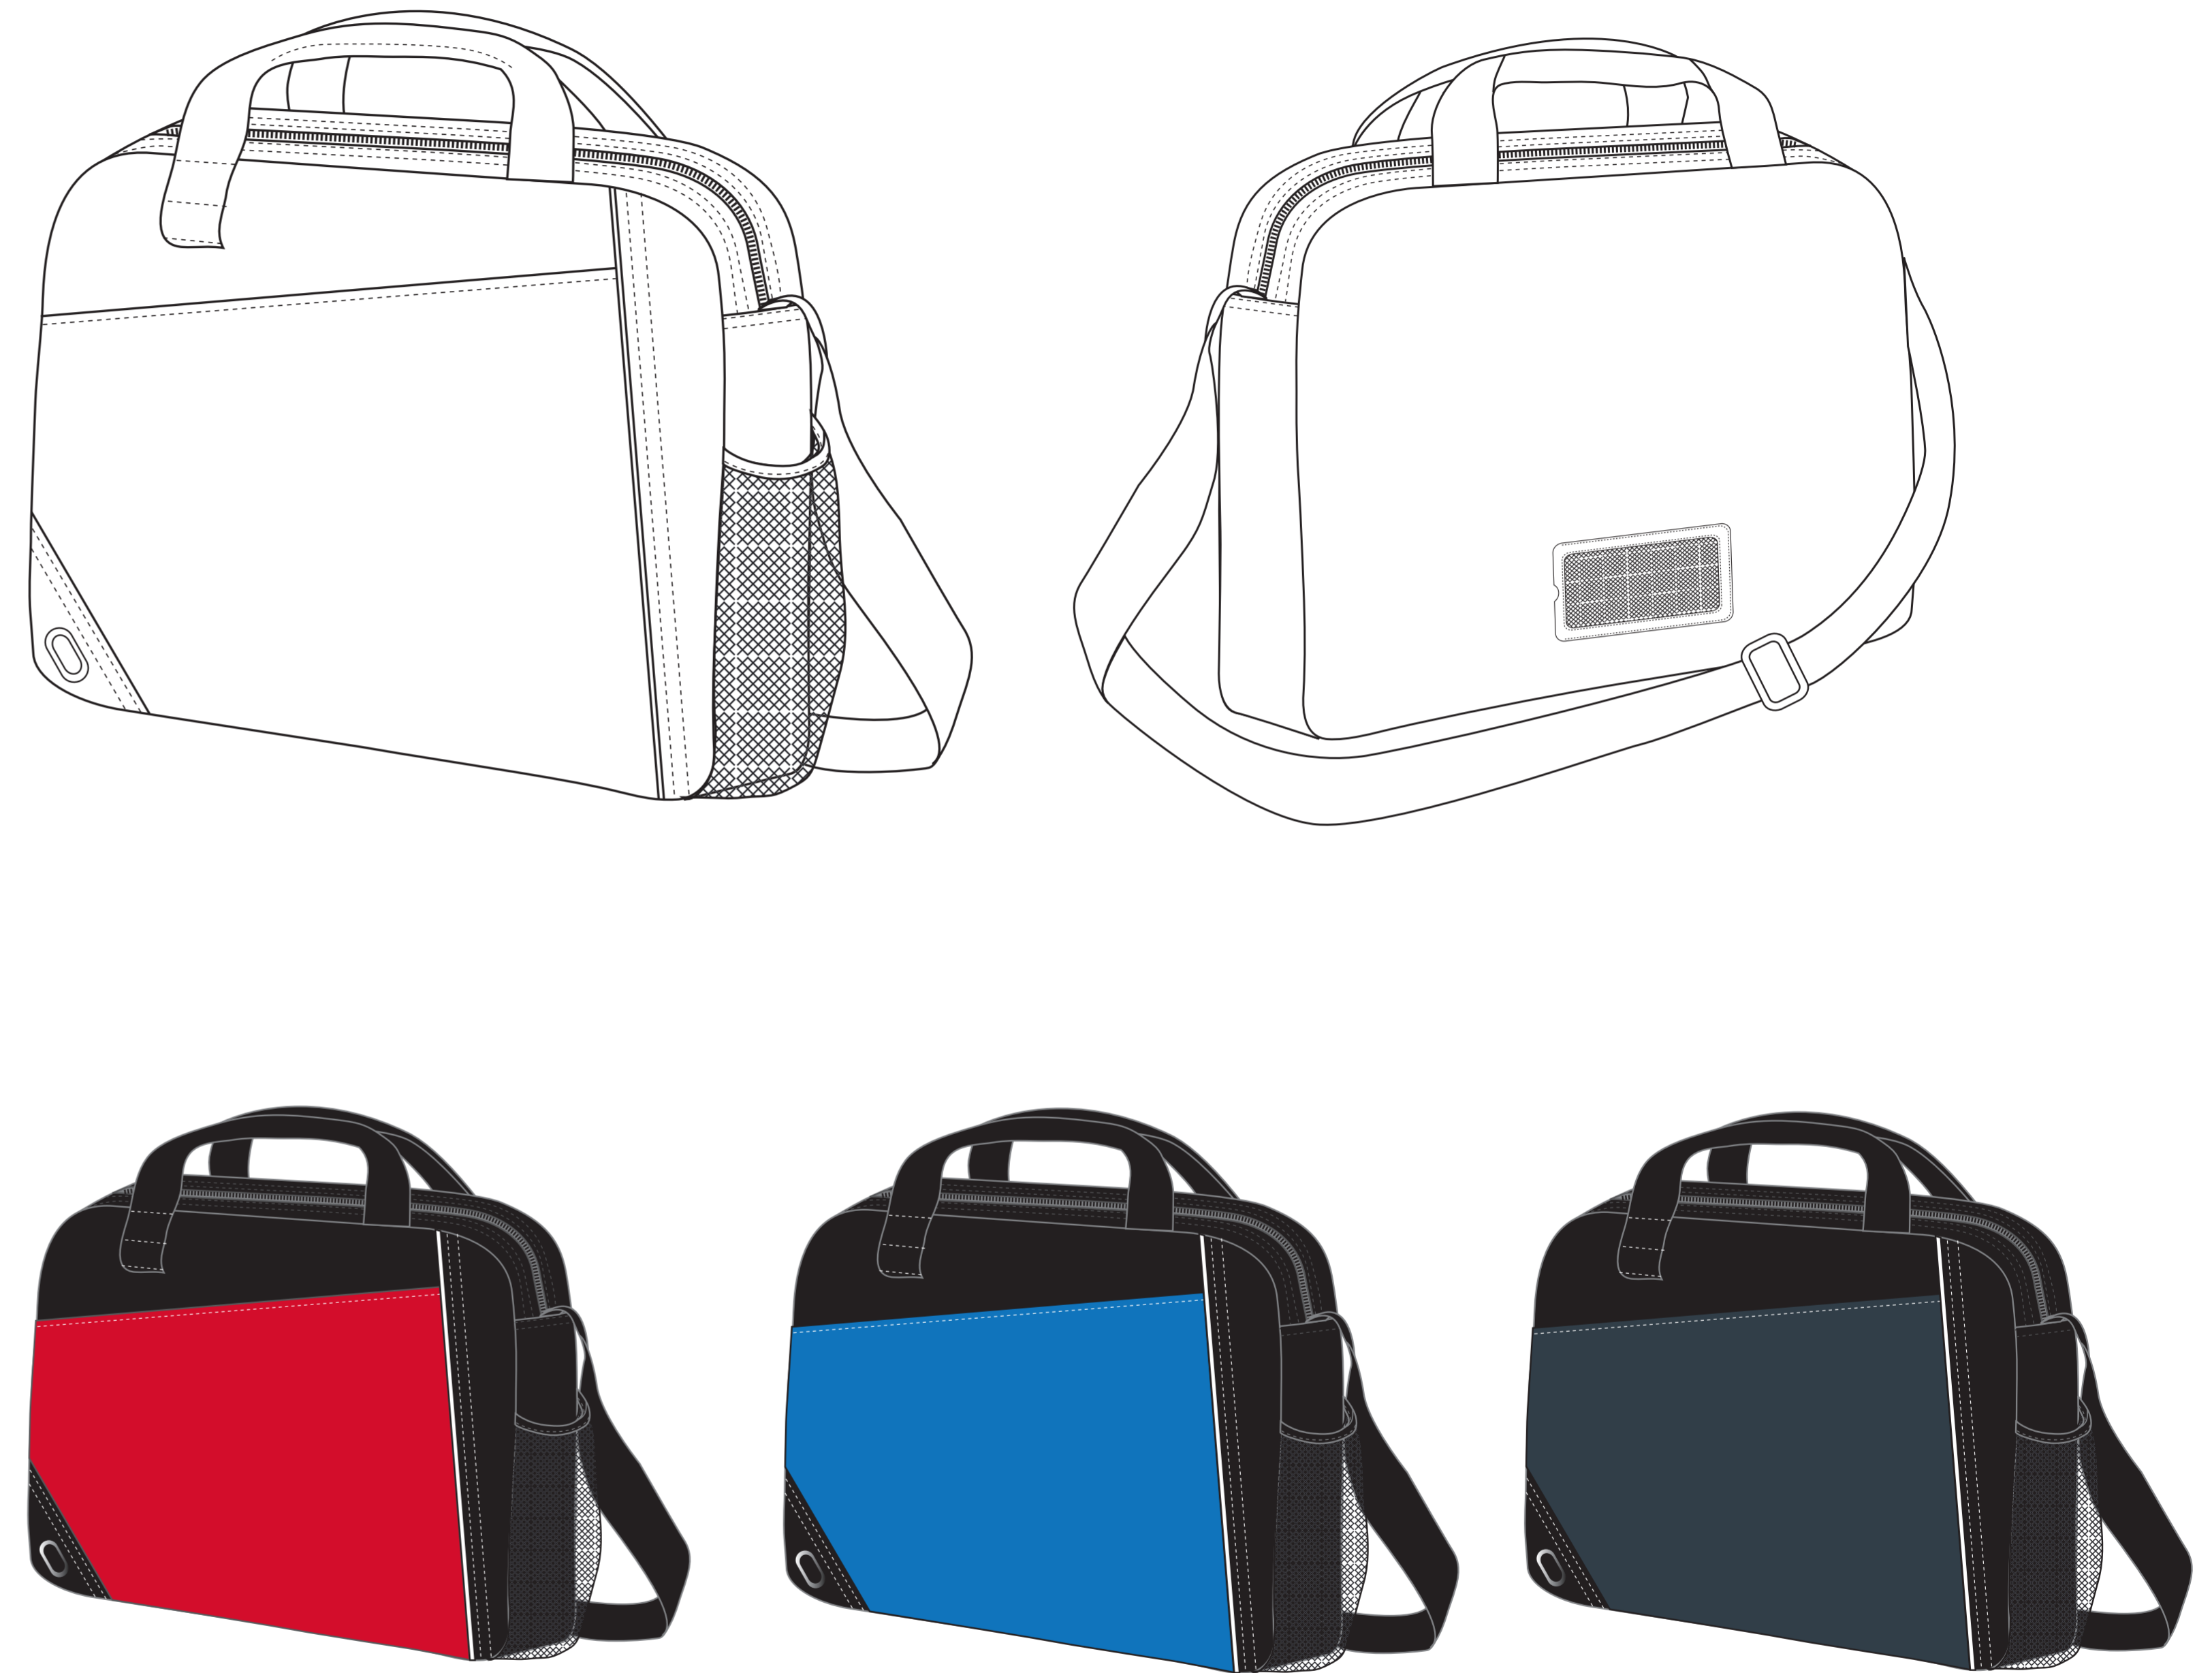

5806

PRODUCT SIZE: 37w x 8d x 28h cm

— PRINT AREA: 21w x 16h cm

⋯ EMBROIDERY AREA: 10w x 10hcm

ARTWORK @ 100 %