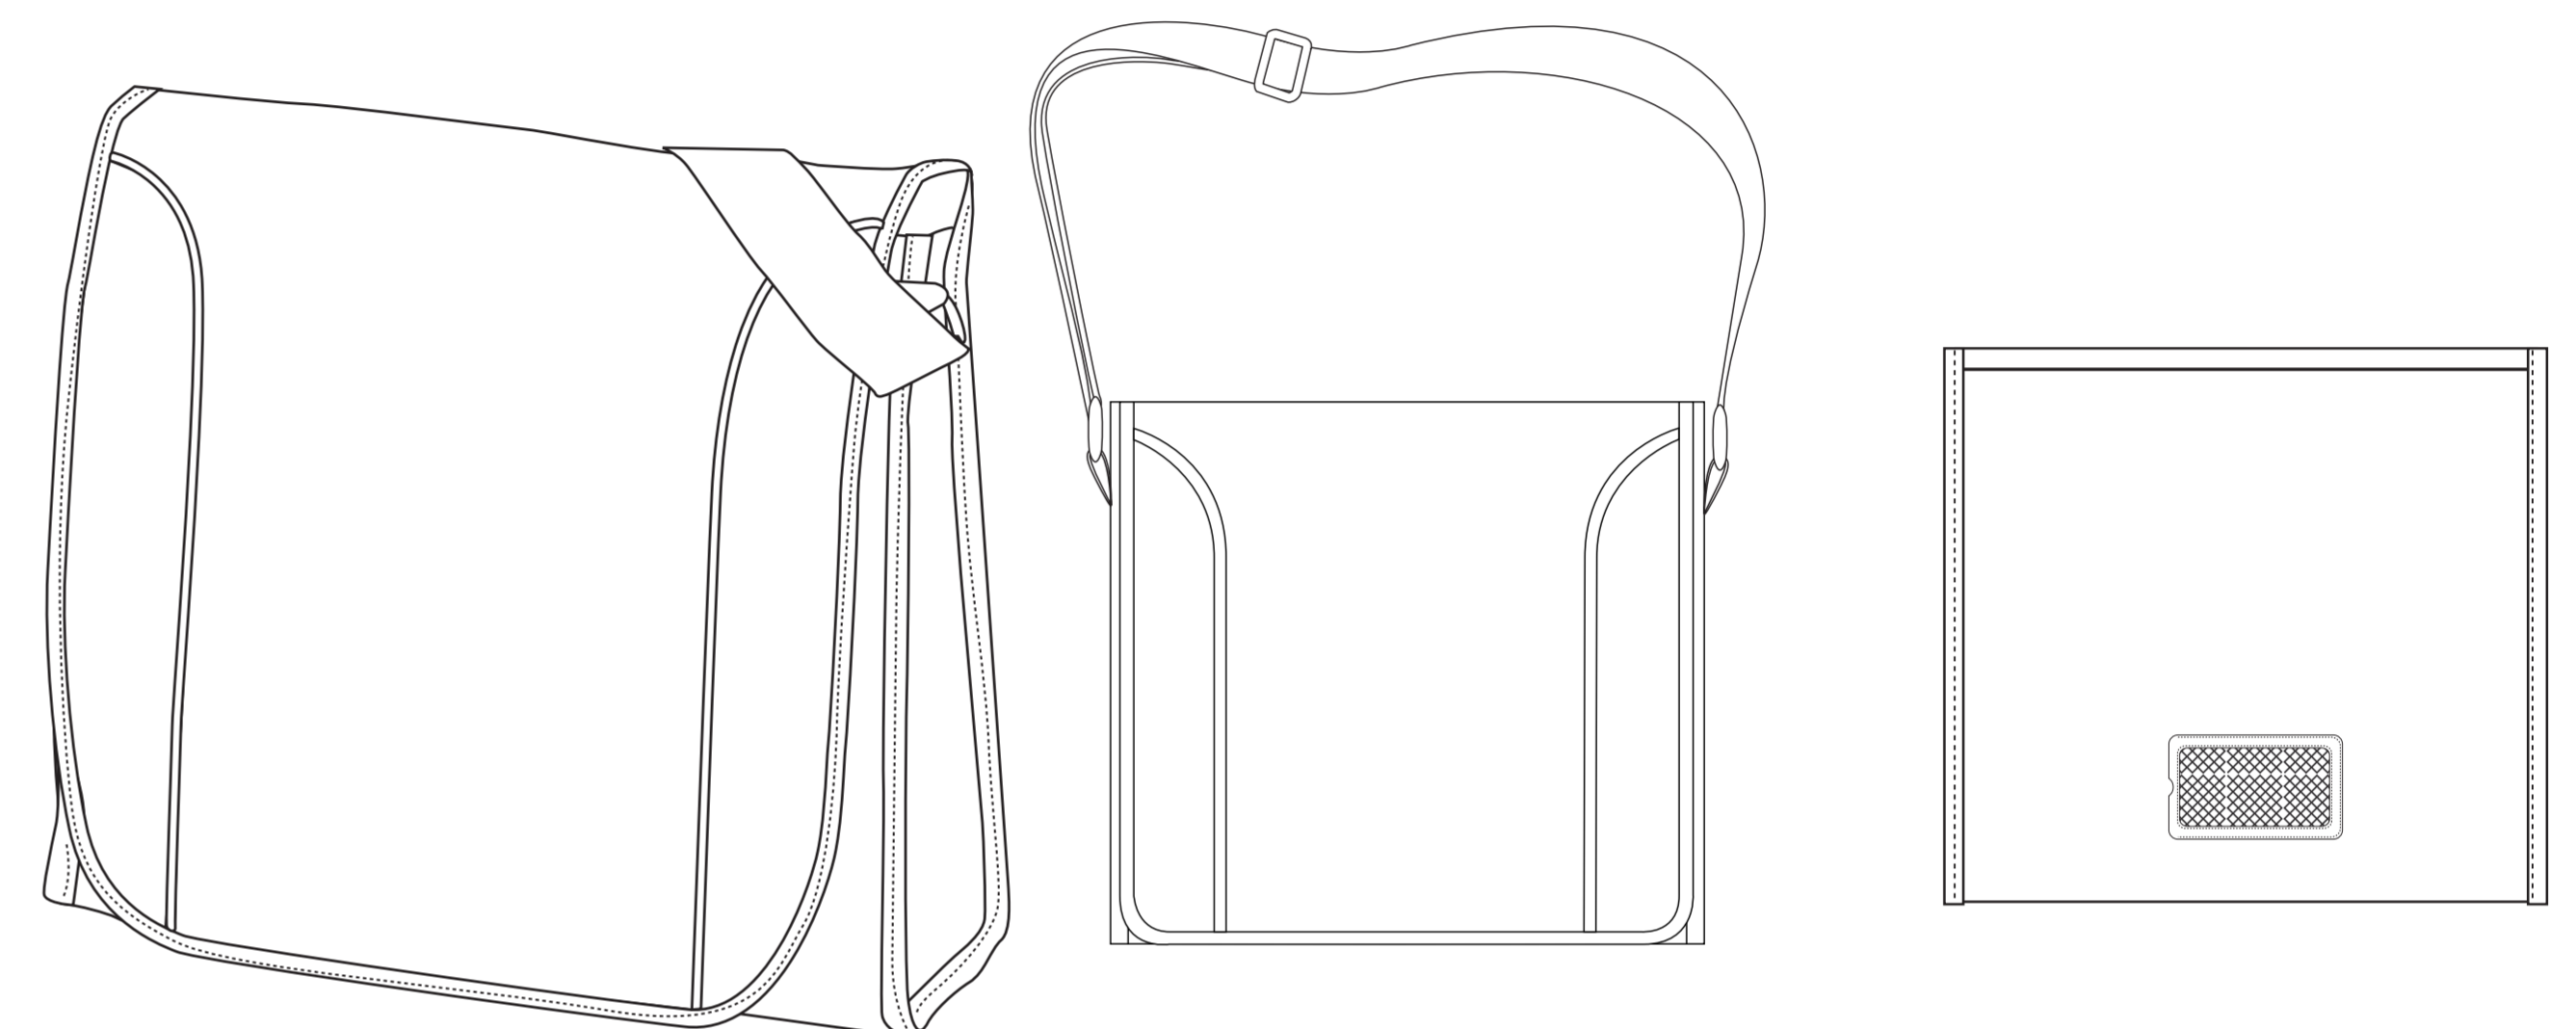

2006

PRODUCT SIZE: 34w x 13d x 31h cm

— PRINT AREA: 13w x 15h cm

..... EMBROIDERY AREA: 13w x 13h cm

ARTWORK @ 100 %