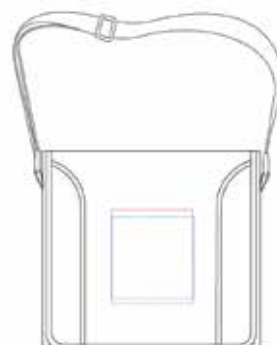

3801 RL
ROYAL

2006 L
LIME

3801 G
GREY

Specifications

420D Nylon
600D Polyester

Large main compartment with velcro closure
Internal zippered accessories pocket
Zippered pocket under flap
Slip pocket on side.
Adjustable shoulder strap
Business card holder on back.

34w x 13d x 31h cm
13 Litres

PMS Reference

Black

Decorations

Print Area

13w x 15h cm

Embroidery Area

13w x 13h cm

Packing Details

Carton size: 36w x 36d x 47h cm
Carton weight: 14.8 kg
Carton qty: 35 pcs