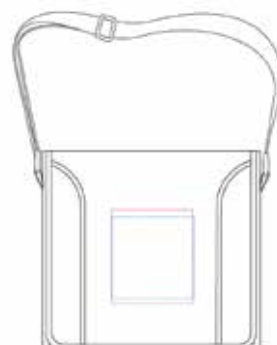

3801 N
NAVY

2006 RL
ROY

3801 L
LIME

Specifications

420D Nylon
600D Polyester

Large main compartment with velcro closure
Internal zippered accessories pocket
Zippered pocket under flap
Slip pocket on side.
Adjustable shoulder strap
Business card holder on back.

34w x 13d x 31h cm
13 Litres

PMS Reference

Black

Decorations

Print Area

13w x 15h cm

Embroidery Area

13w x 13h cm

Packing Details

Carton size: 36w x 36d x 47h cm
Carton weight: 14.8 kg
Carton qty: 35 pcs