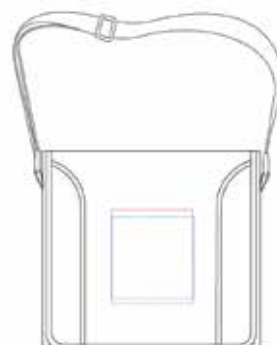

3801 N
NAVY

2006 L
LIME

3801 G
GREY

Specifications

420D Nylon
600D Polyester

Large main compartment with velcro closure
Internal zippered accessories pocket
Zippered pocket under flap
Slip pocket on side.
Adjustable shoulder strap
Business card holder on back.

34w x 13d x 31h cm
13 Litres

PMS Reference

Black

Decorations

Print Area

13w x 15h cm

Embroidery Area

13w x 13h cm

Packing Details

Carton size: 36w x 36d x 47h cm
Carton weight: 14.8 kg
Carton qty: 35 pcs