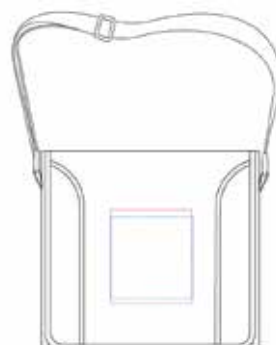

3801 RL
ROYAL

2006 L
LIME

3801 G
GREY

Specifications

420D Nylon
600D Polyester

Large main compartment with velcro closure
Internal zippered accessories pocket
Zippered pocket under flap
Slip pocket on side.
Adjustable shoulder strap
Business card holder on back.

34w x 13d x 31h cm
13 Litres

PMS Reference

Black

Decorations

Print Area

13w x 15h cm

Embroidery Area

13w x 13h cm

Packing Details

Carton size: 36w x 36d x 47h cm
Carton weight: 14.8 kg
Carton qty: 35 pcs