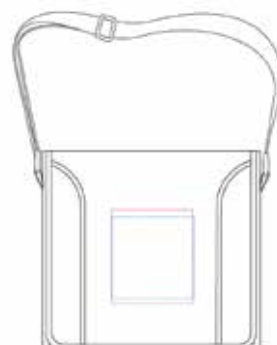

3801 N
NAVY

2006 RL
ROY

3801 G
GREY

Specifications

420D Nylon
600D Polyester

Large main compartment with velcro closure
Internal zippered accessories pocket
Zippered pocket under flap
Slip pocket on side.
Adjustable shoulder strap
Business card holder on back.

34w x 13d x 31h cm
13 Litres

PMS Reference

Black

Decorations

Print Area

13w x 15h cm

Embroidery Area

13w x 13h cm

Packing Details

Carton size: 36w x 36d x 47h cm
Carton weight: 14.8 kg
Carton qty: 35 pcs