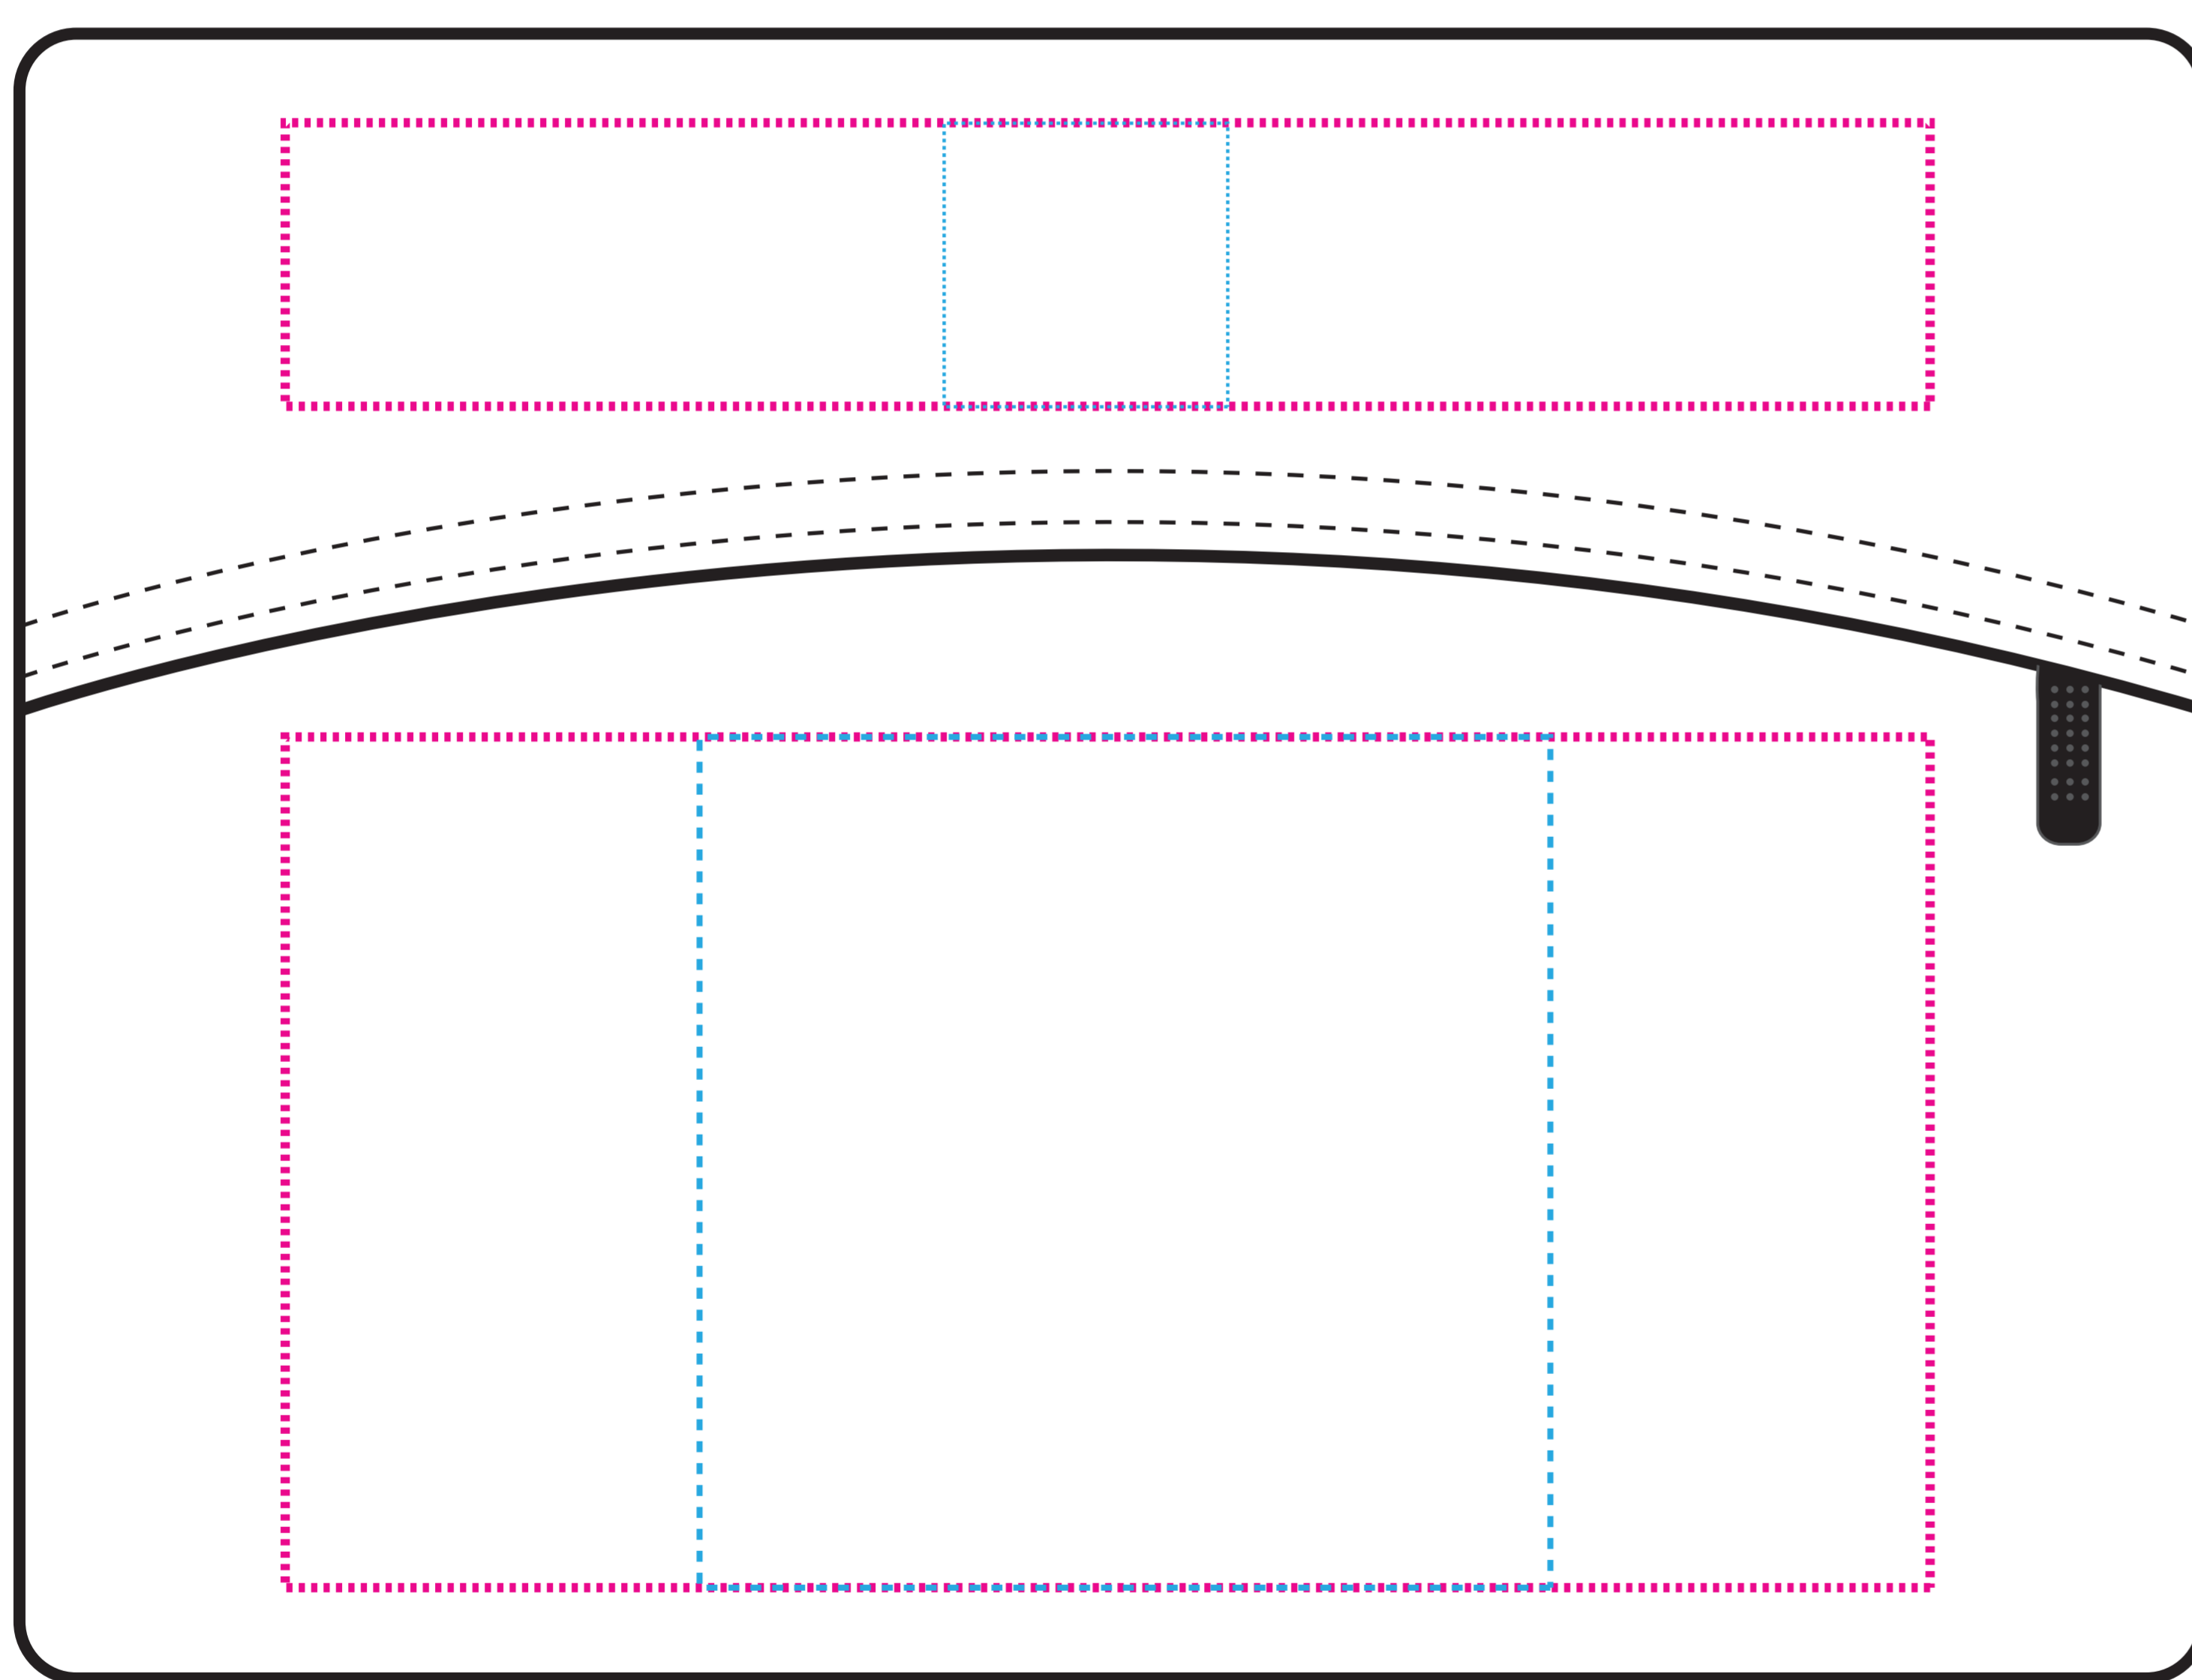

# 6402

PRODUCT SIZE: 30w x 15d x 44.5hcm

## TOP PANEL

PRINT AREA: 29w x 5hcm

EMBROIDERY AREA: 5 x 5hcm

## MAIN PANEL

PRINT AREA: 29w x 15hcm

EMBROIDERY AREA: 5w x 5h cm

ARTWORK @ 100 %