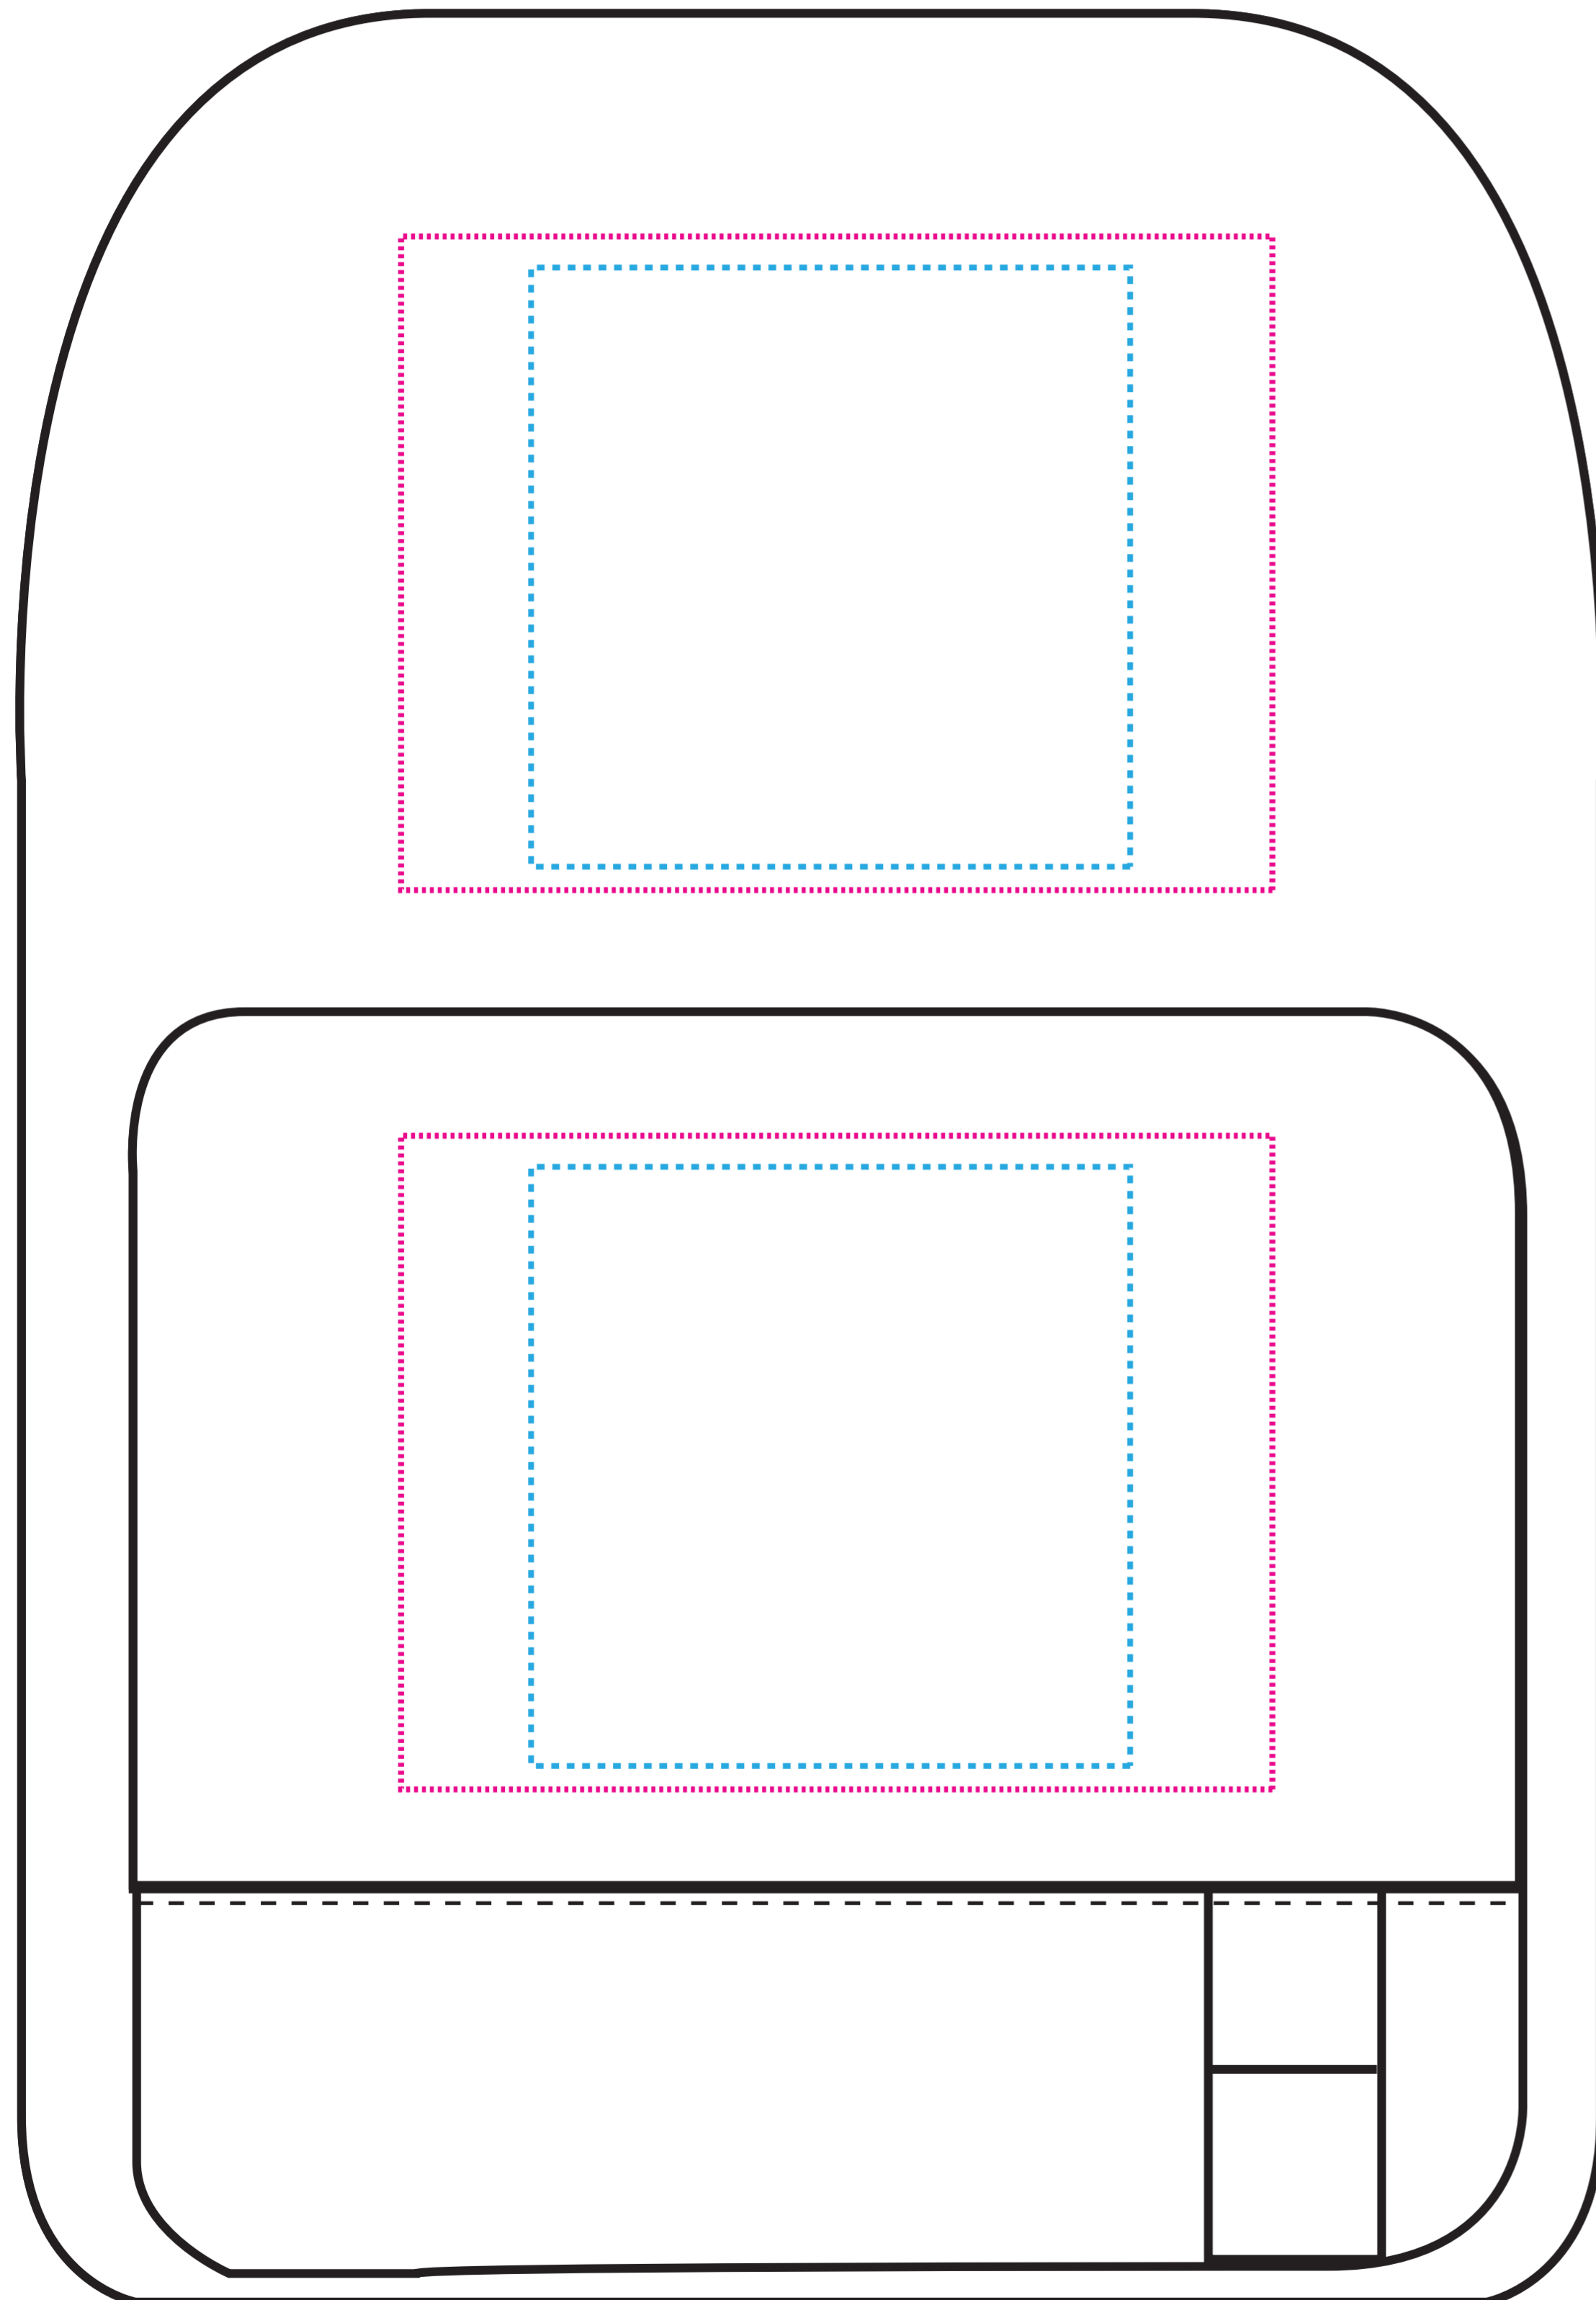

5604

PRODUCT SIZE: 29w x15d x 45hcm

TOP PANEL

- PRINT AREA: 16w x 12hcm
- EMBROIDERY AREA:11w x 11hcm

MAIN PANEL

- PRINT AREA: 16w x 12hcm
- EMBROIDERY AREA:11w x 11hcm

ARTWORK @ 100 %