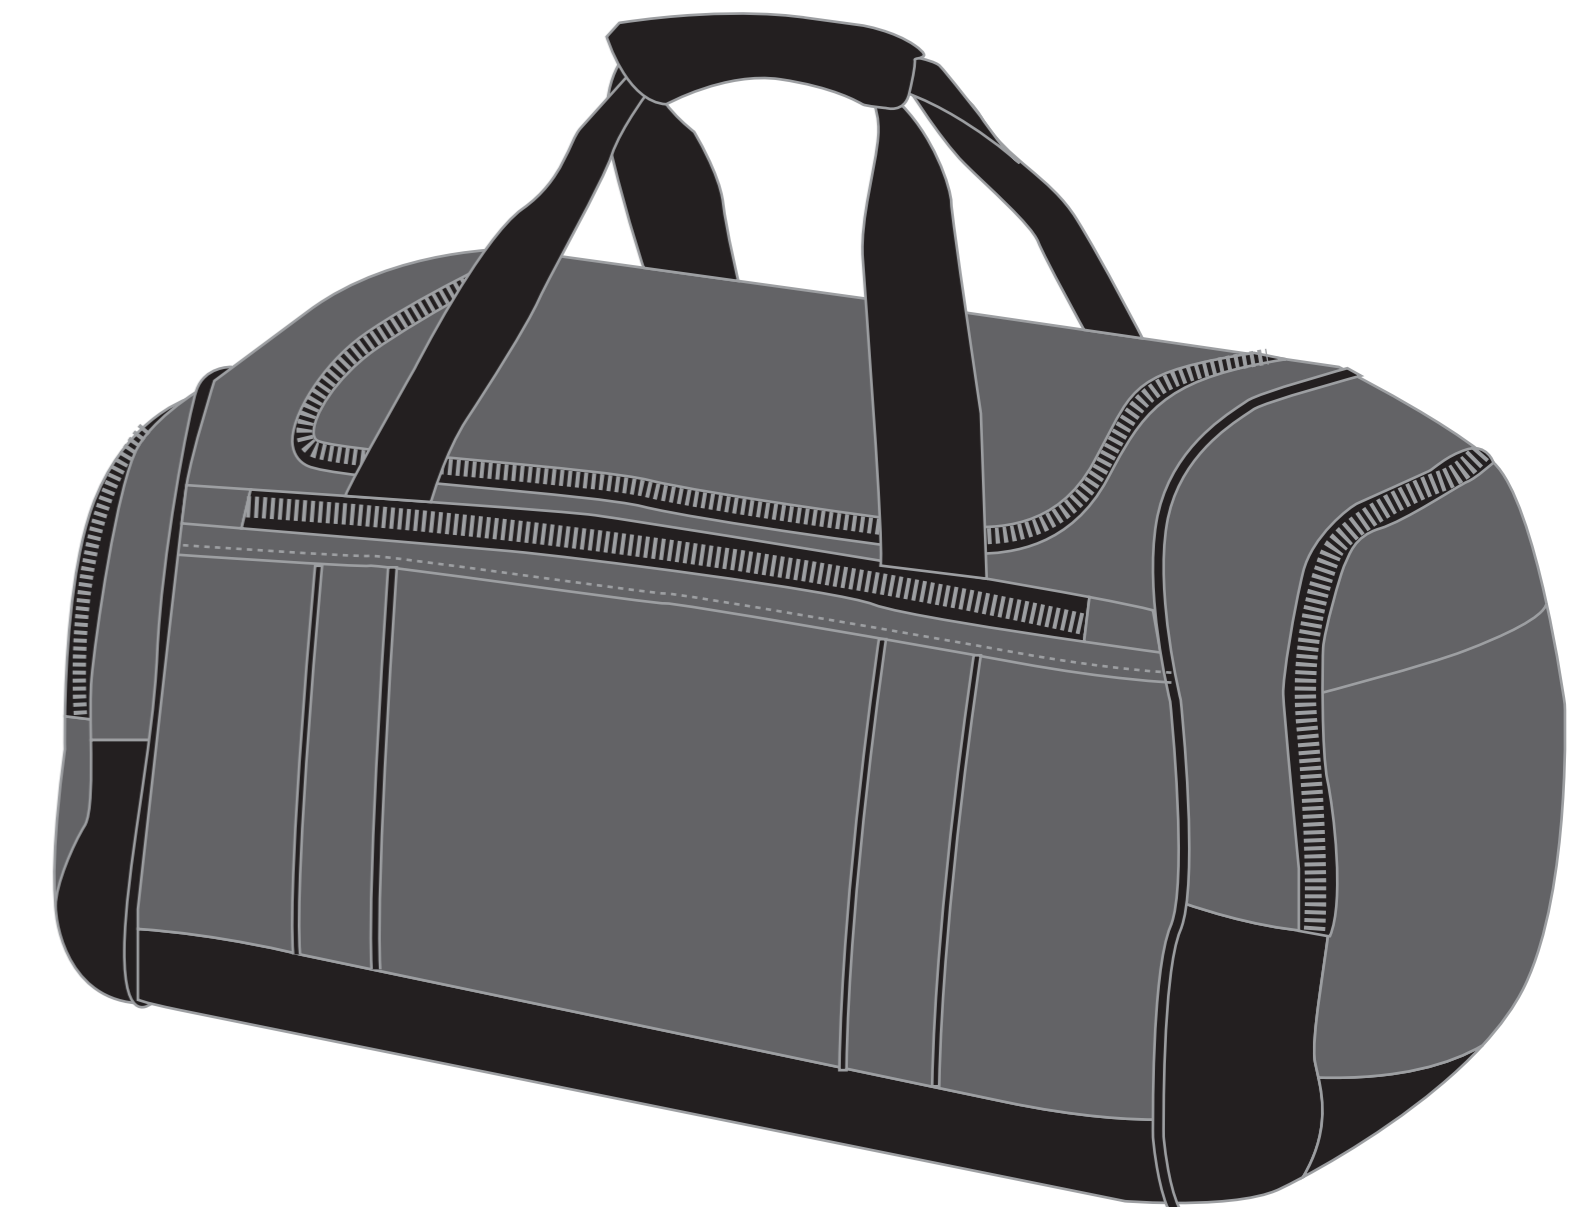

ARTWORK @ 100 %

8803

PRODUCT SIZE

45w x 18d x 29h cm

FRONT

- Print Area

16w x 11h cm

- Embroidery Area

16w x 11h cm

ARTWORK @ 100 %

8803

PRODUCT SIZE

45w x 18d x 29h cm

BACK

- Print Area

16w x 11h cm

- Embroidery Area

16w x 11h cm

ARTWORK @ 100 %

8803

PRODUCT SIZE

45w x 18d x 29h cm

SIDES

- Print Area