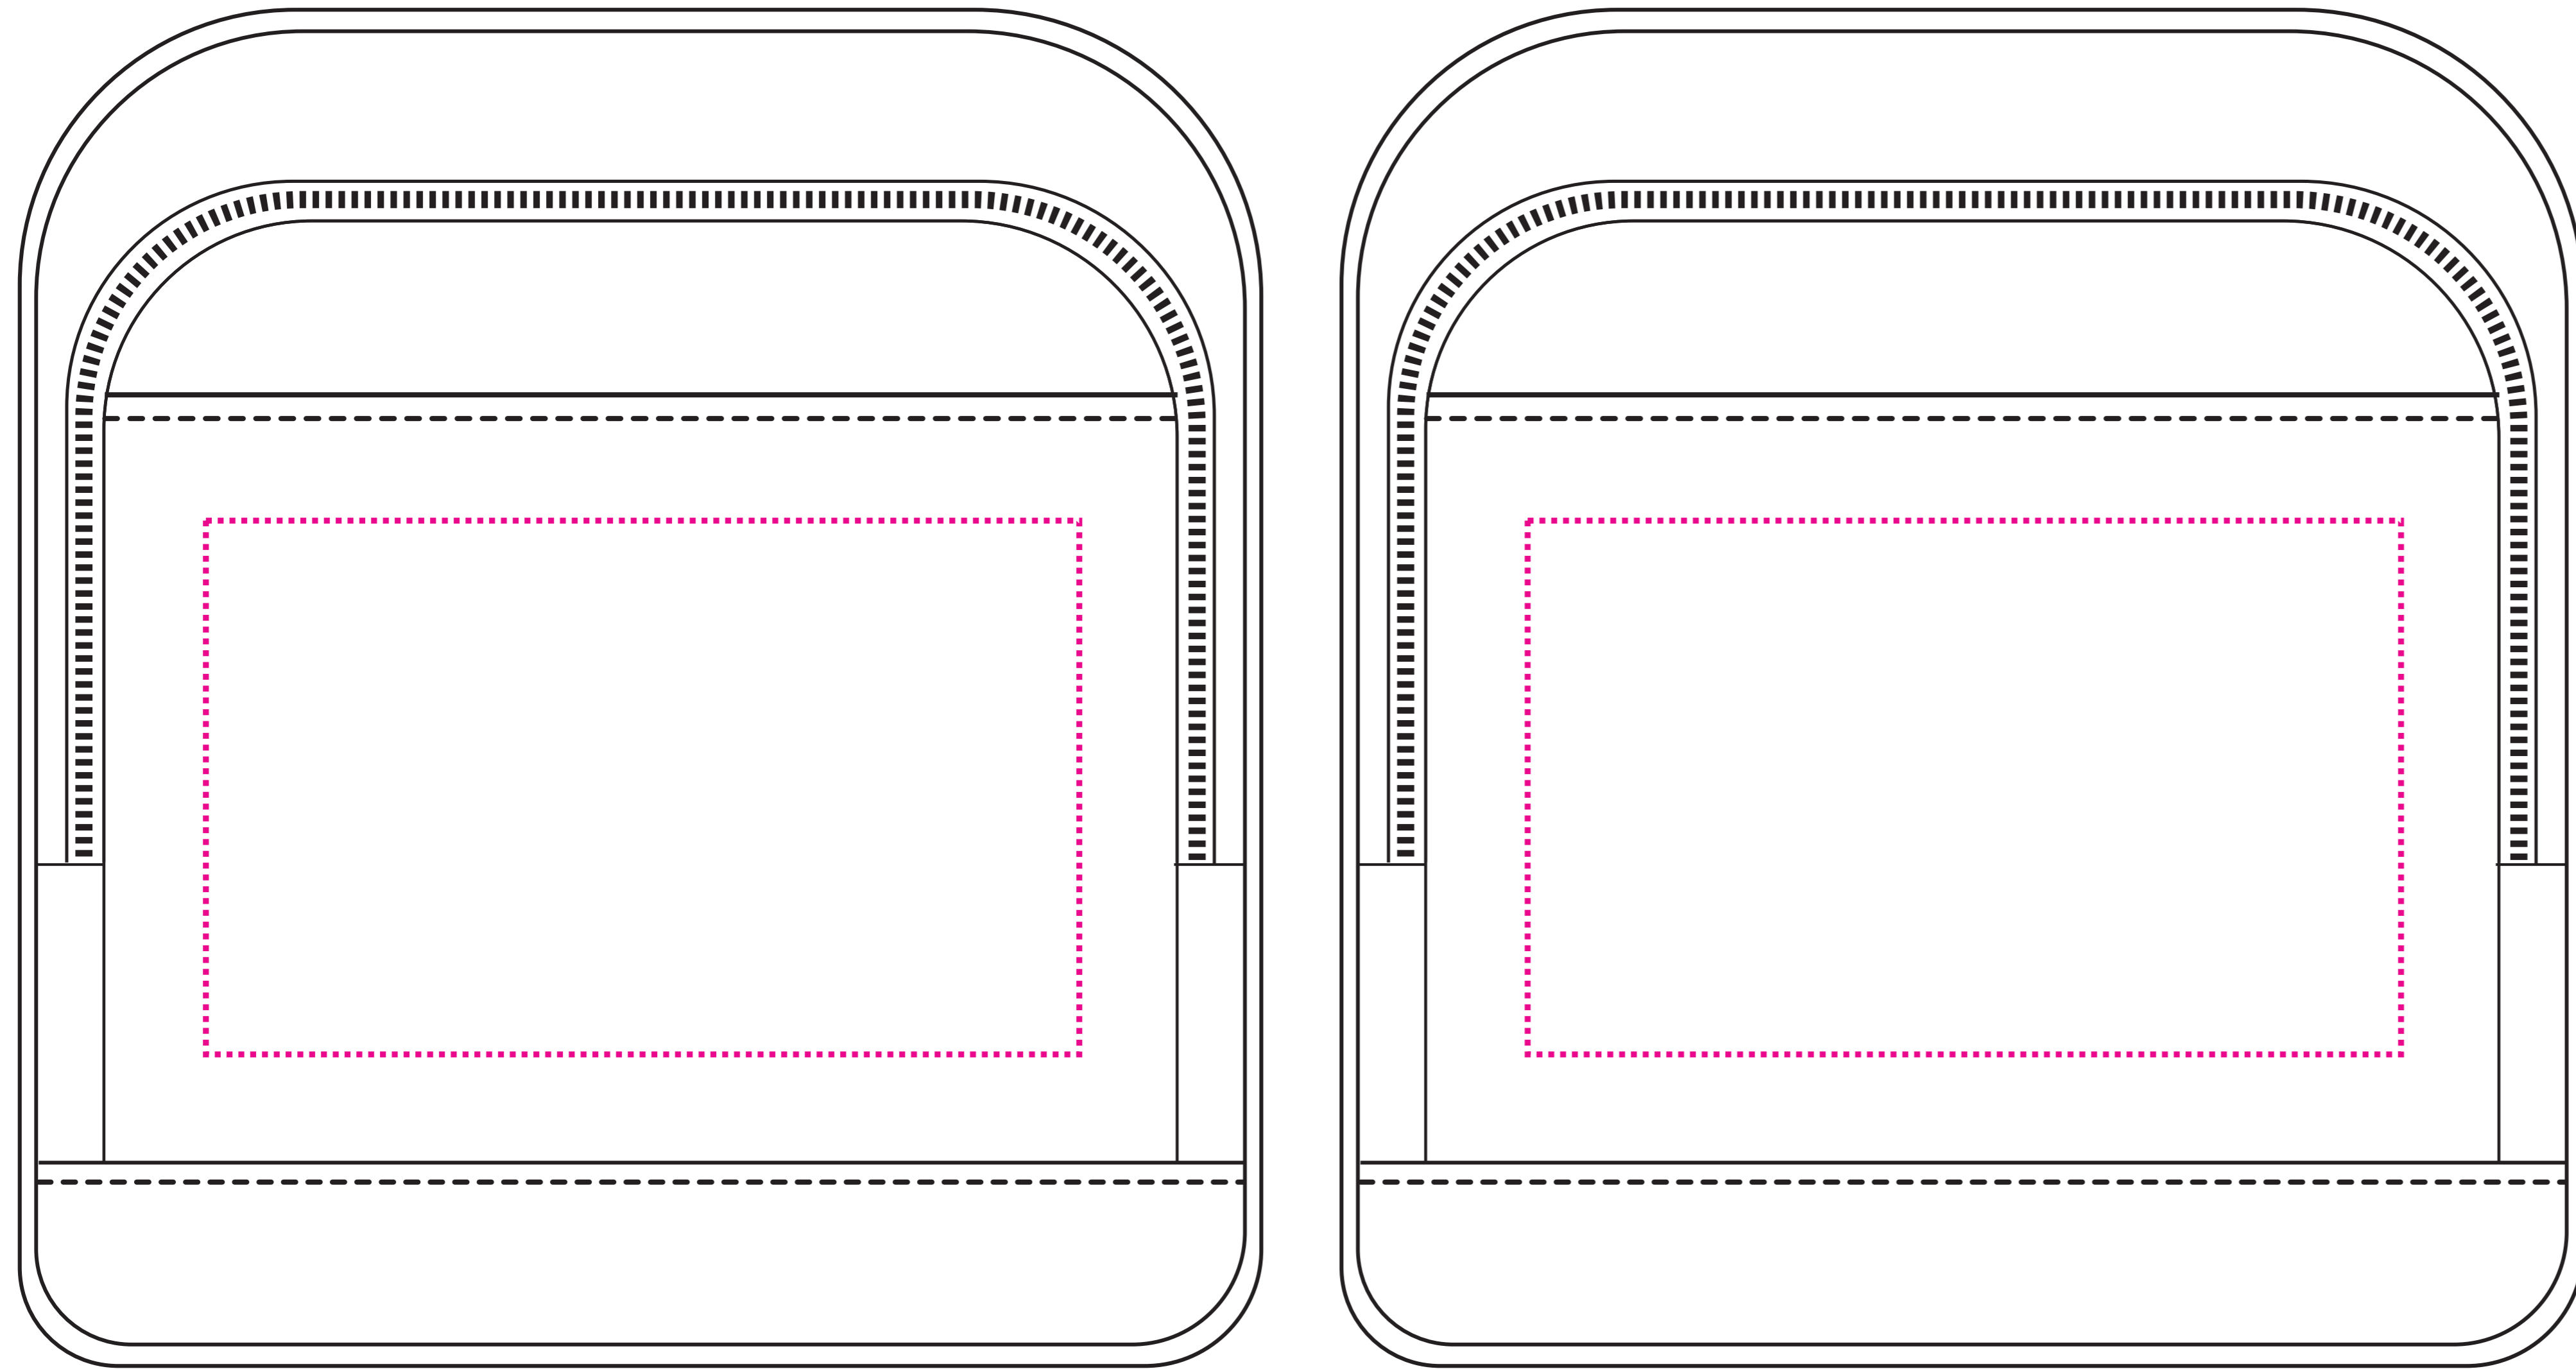

ARTWORK @ 100 %

8803

PRODUCT SIZE

45w x 18d x 29h cm

FRONT

- Print Area

16w x 11h cm

- Embroidery Area

16w x 11h cm

ARTWORK @ 100 %

8803

PRODUCT SIZE

45w x 18d x 29h cm

BACK

- Print Area

16w x 11h cm

- Embroidery Area

16w x 11h cm

ARTWORK @ 100 %

8803

PRODUCT SIZE

45w x 18d x 29h cm

SIDES

- Print Area

18w x 11h cm

- Embroidery Area

18w x 11h cm

ARTWORK @ 100 %

8803

PRODUCT SIZE

45w x 18d x 29h cm

Top