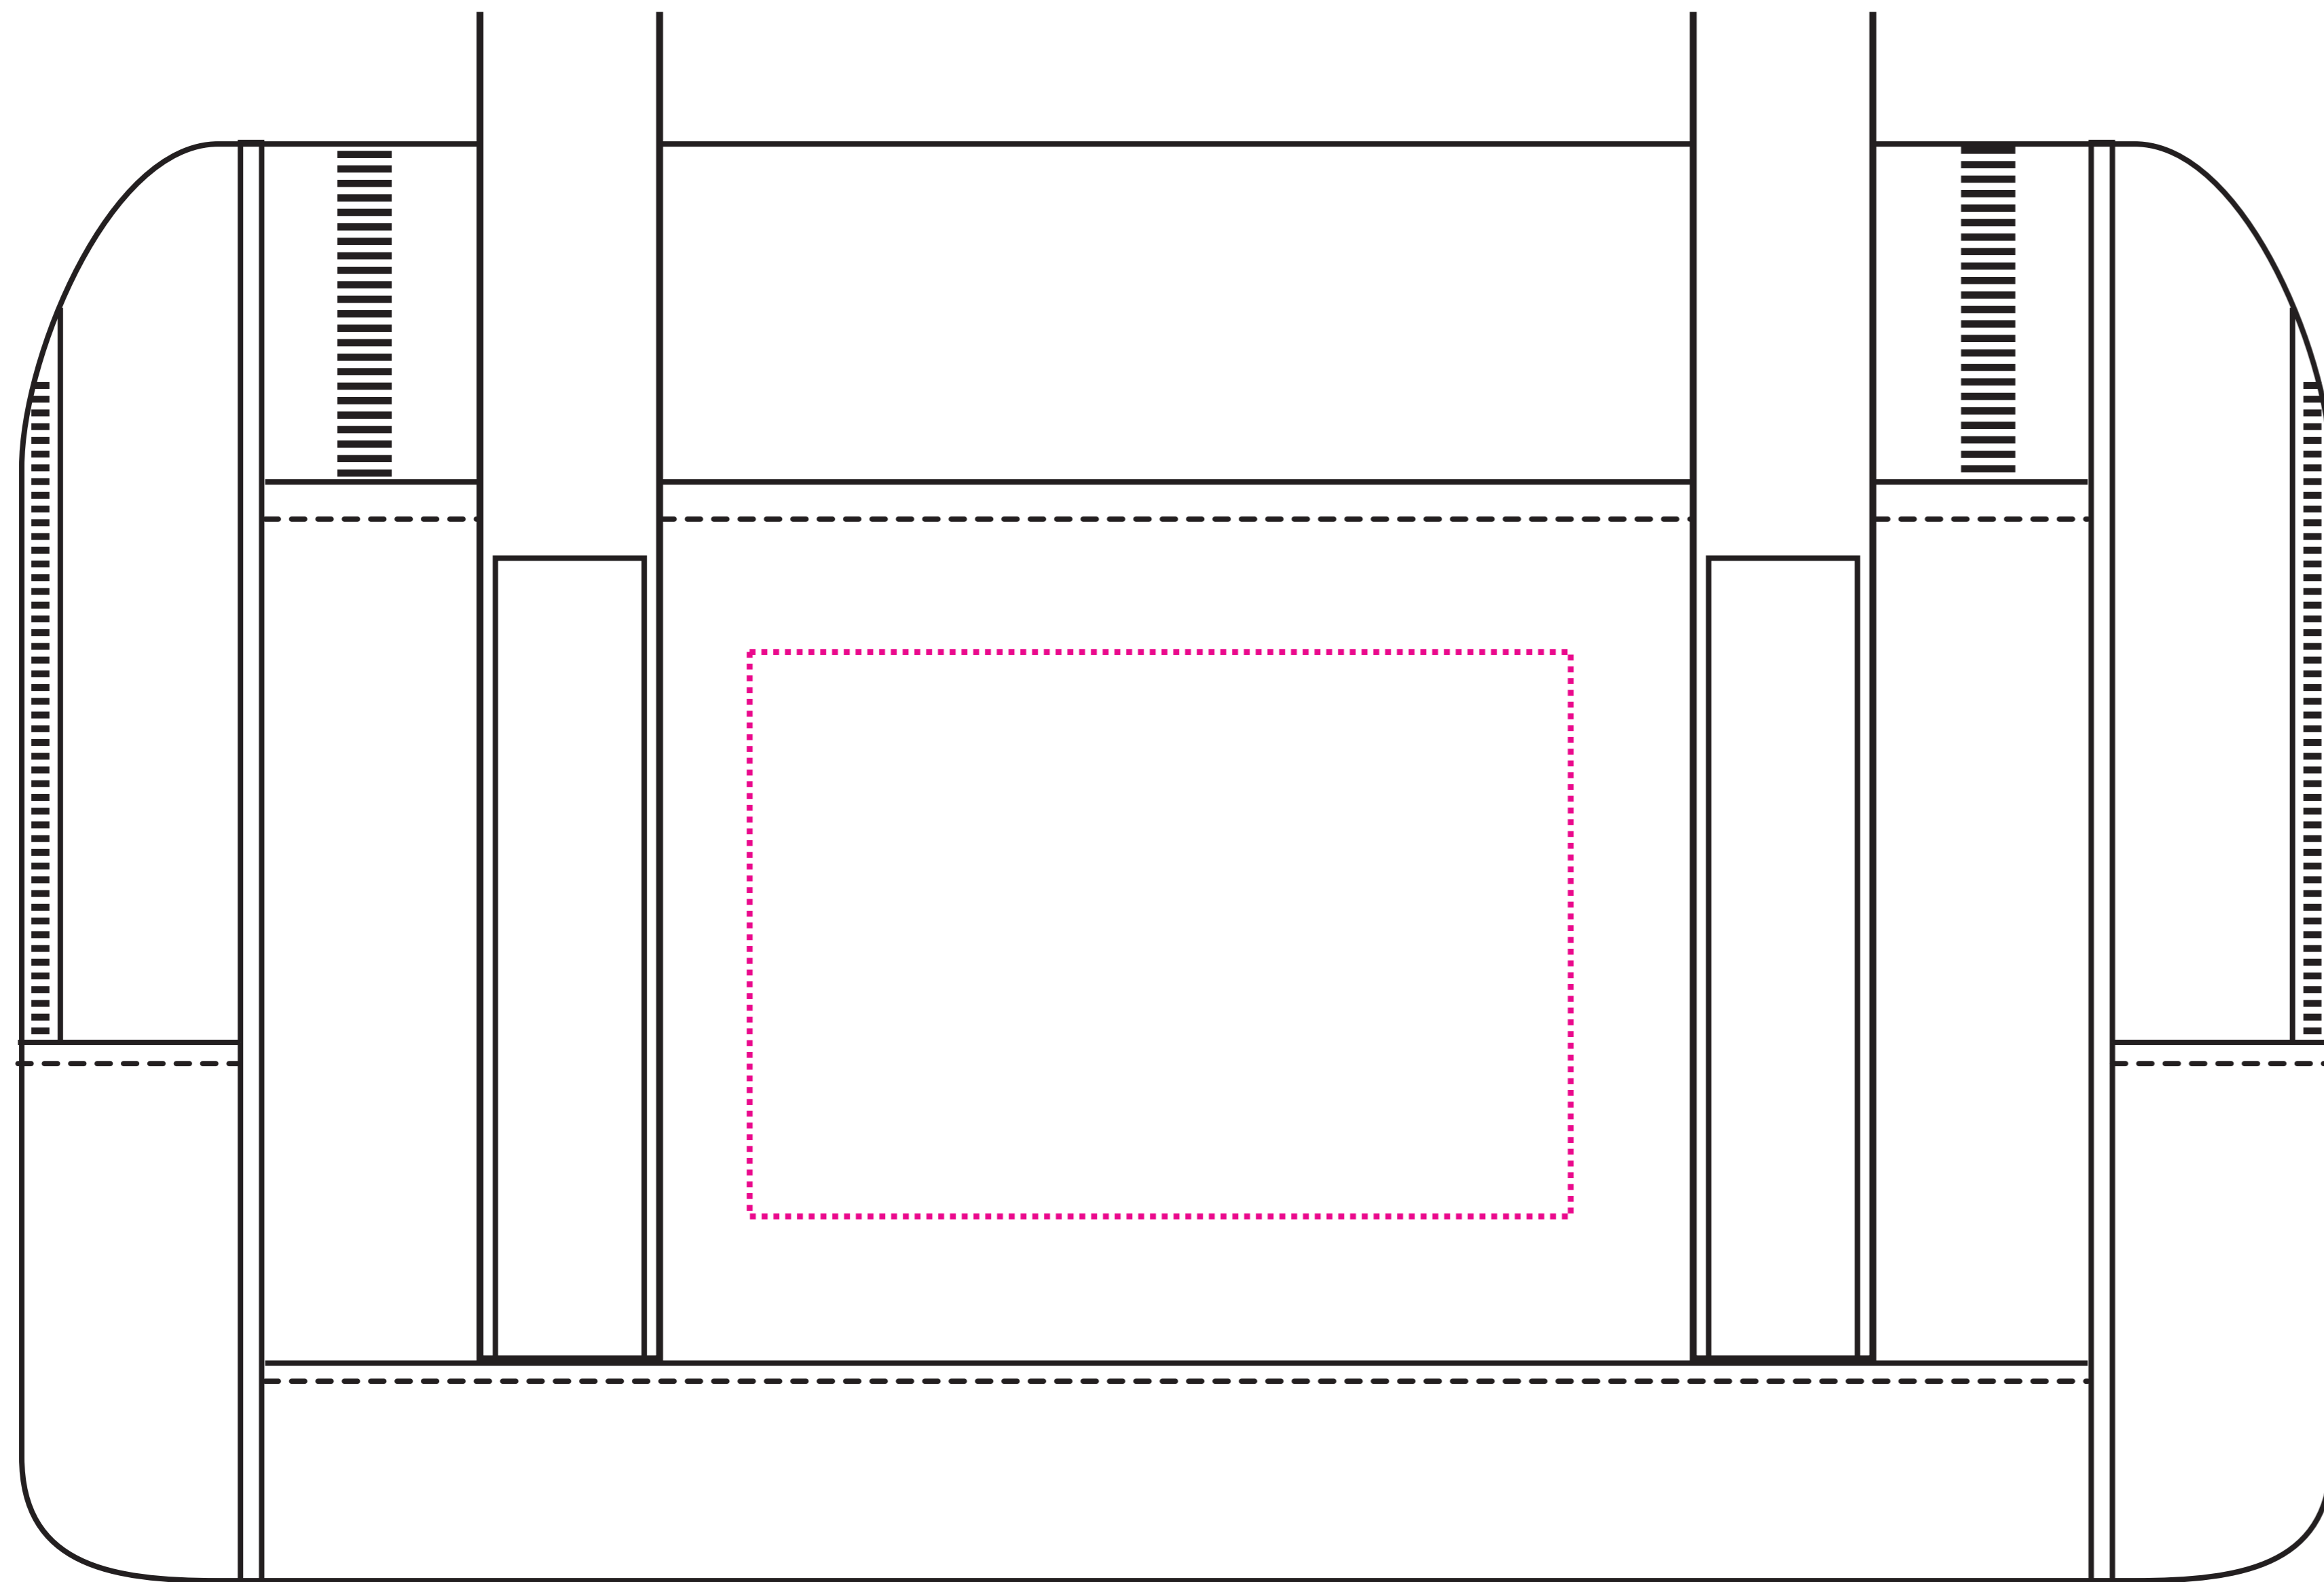

ARTWORK @ 100 %

8803

PRODUCT SIZE

45w x 18d x 29h cm

FRONT

- Print Area

16w x 11h cm

- Embroidery Area

16w x 11h cm

ARTWORK @ 100 %

8803

PRODUCT SIZE

45w x 18d x 29h cm

BACK

- Print Area

16w x 11h cm

- Embroidery Area

16w x 11h cm

ARTWORK @ 100 %

8803

PRODUCT SIZE

45w x 18d x 29h cm

SIDES

- Print Area

18w x 11h cm

- Embroidery Area

18w x 11h cm

ARTWORK @ 100 %

8803

PRODUCT SIZE

45w x 18d x 29h cm

Top