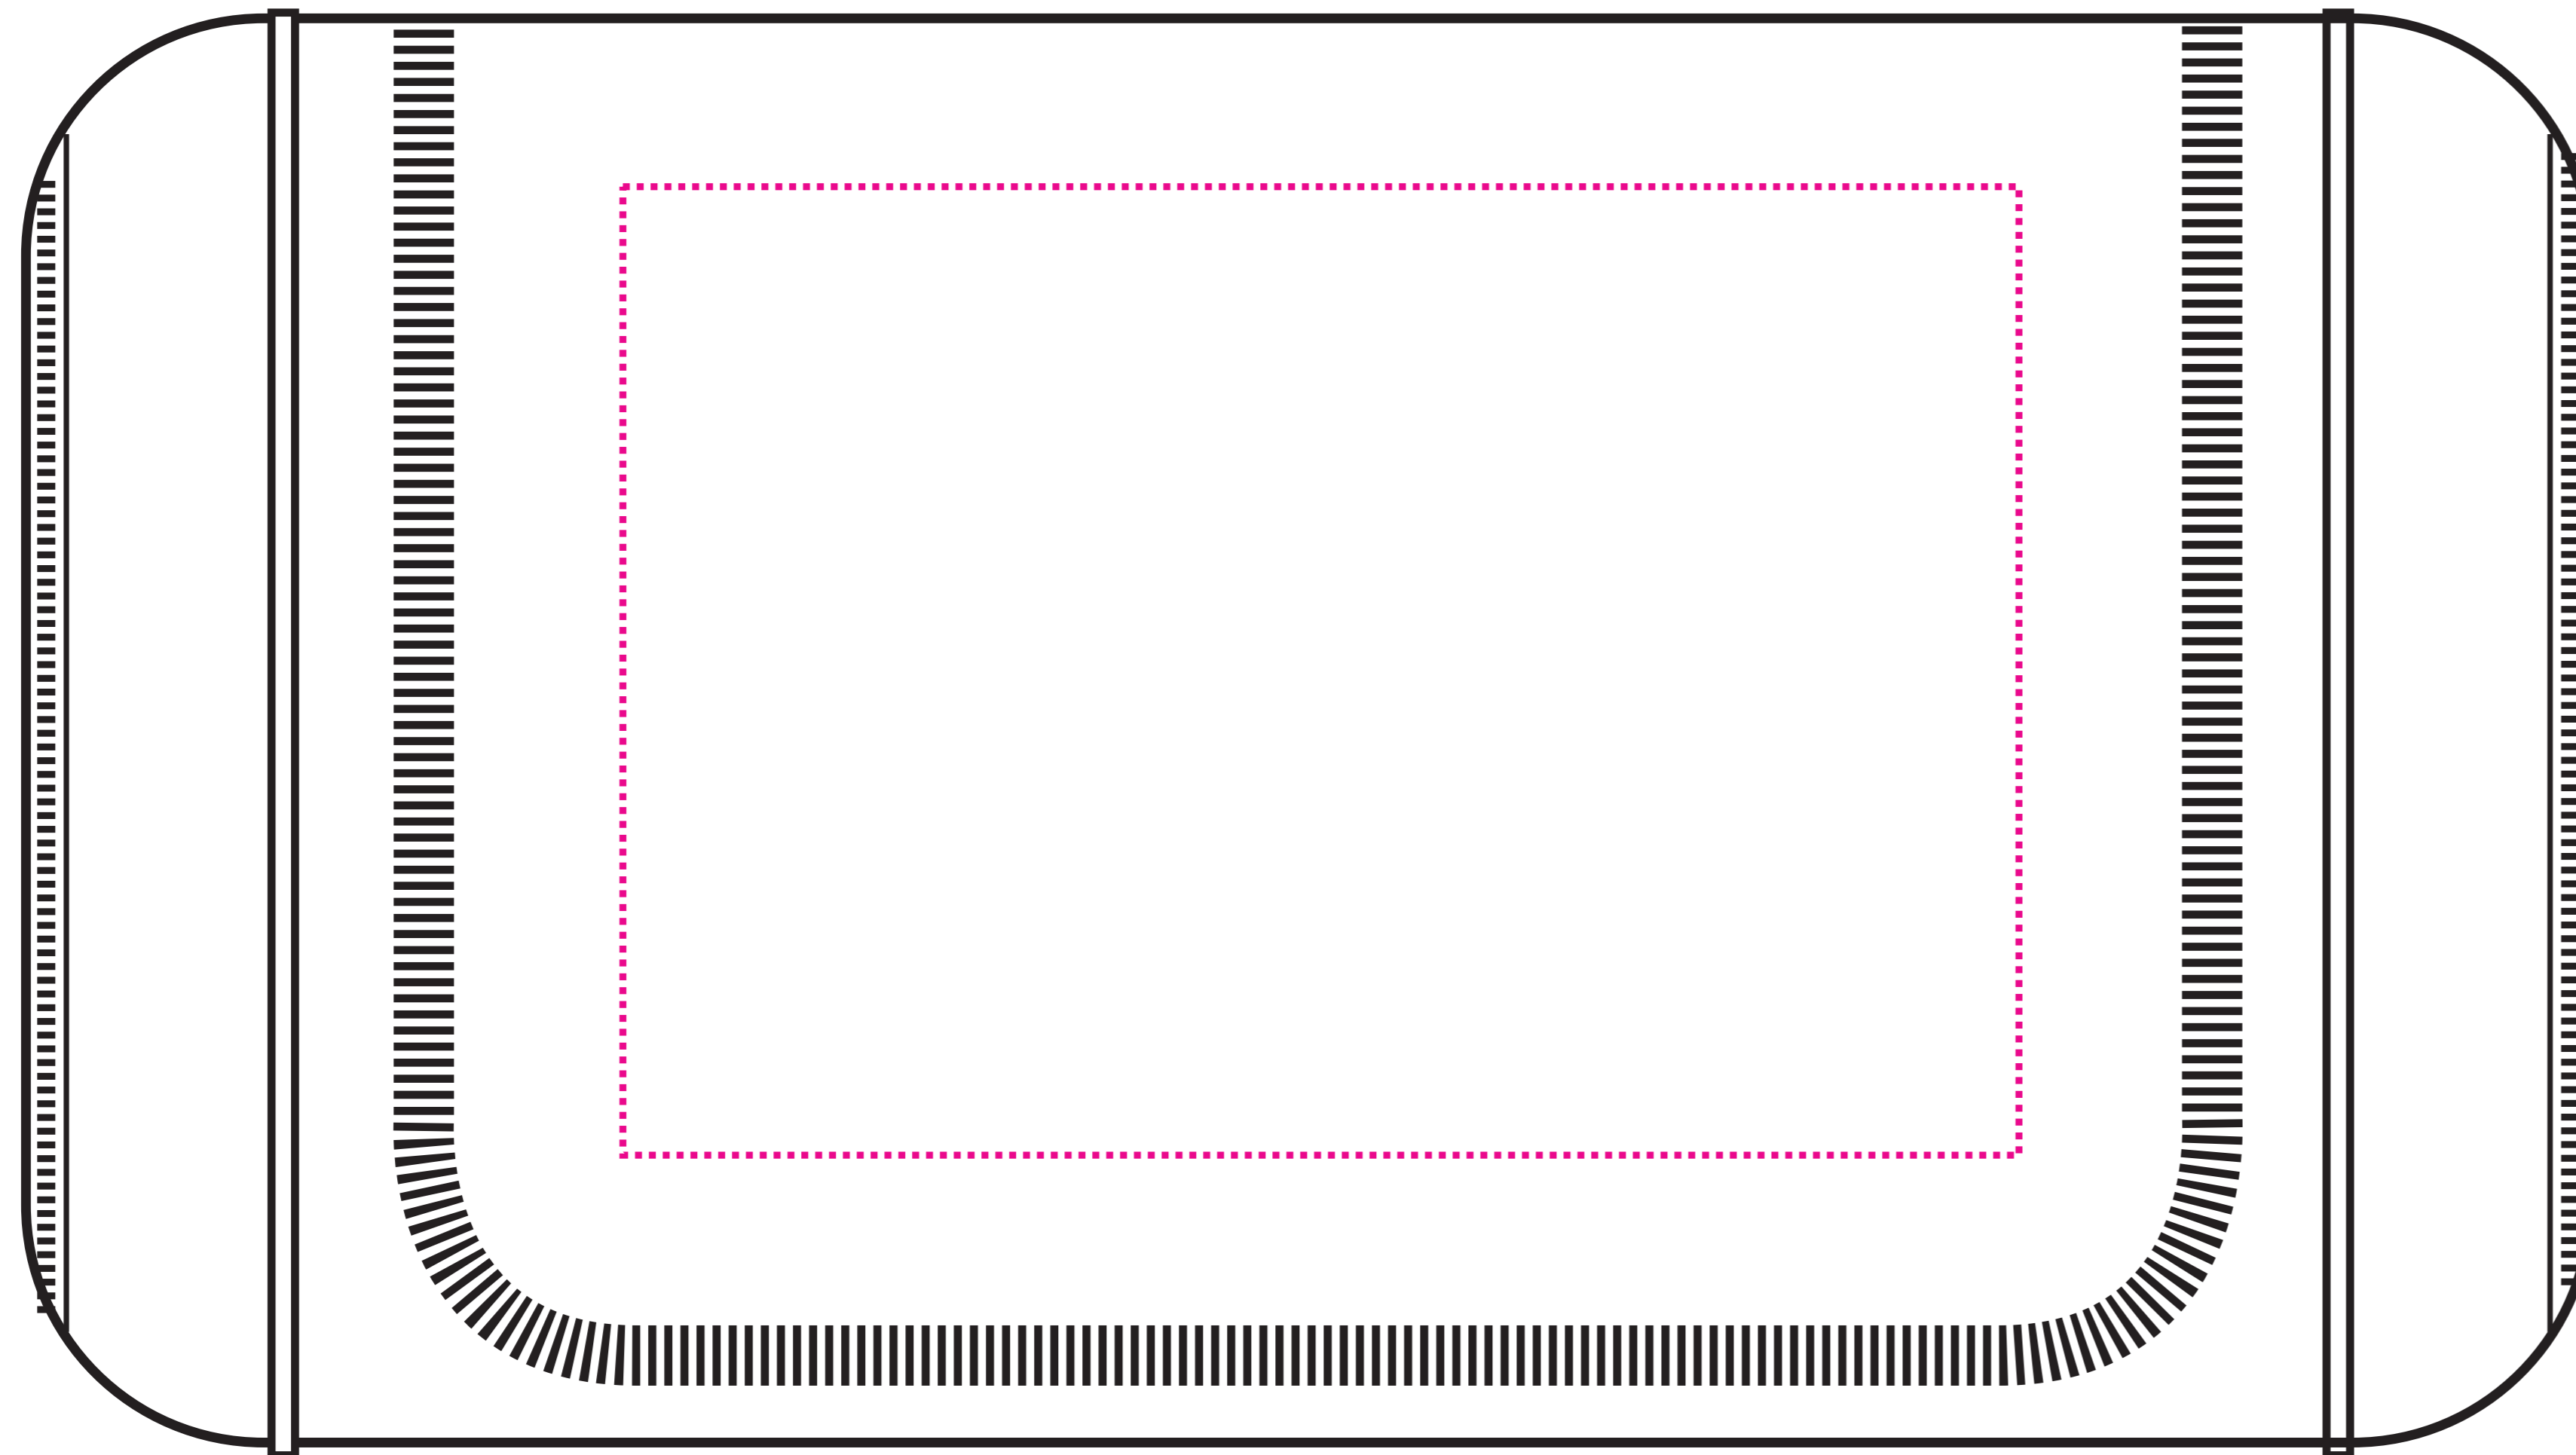

ARTWORK @ 100 %

8803

PRODUCT SIZE

45w x 18d x 29h cm

FRONT

- Print Area

16w x 11h cm

- Embroidery Area

- Embroidery Area

16w x 11h cm

ARTWORK @ 100 %

8803

PRODUCT SIZE

45w x 18d x 29h cm

SIDES

- Print Area

18w x 11h cm

- Embroidery Area

18w x 11h cm

ARTWORK @ 100 %

8803

PRODUCT SIZE

45w x 18d x 29h cm

Top

- Print Area

24.5w x 170h cm

- Embroidery Area

24.5w x 170h cm