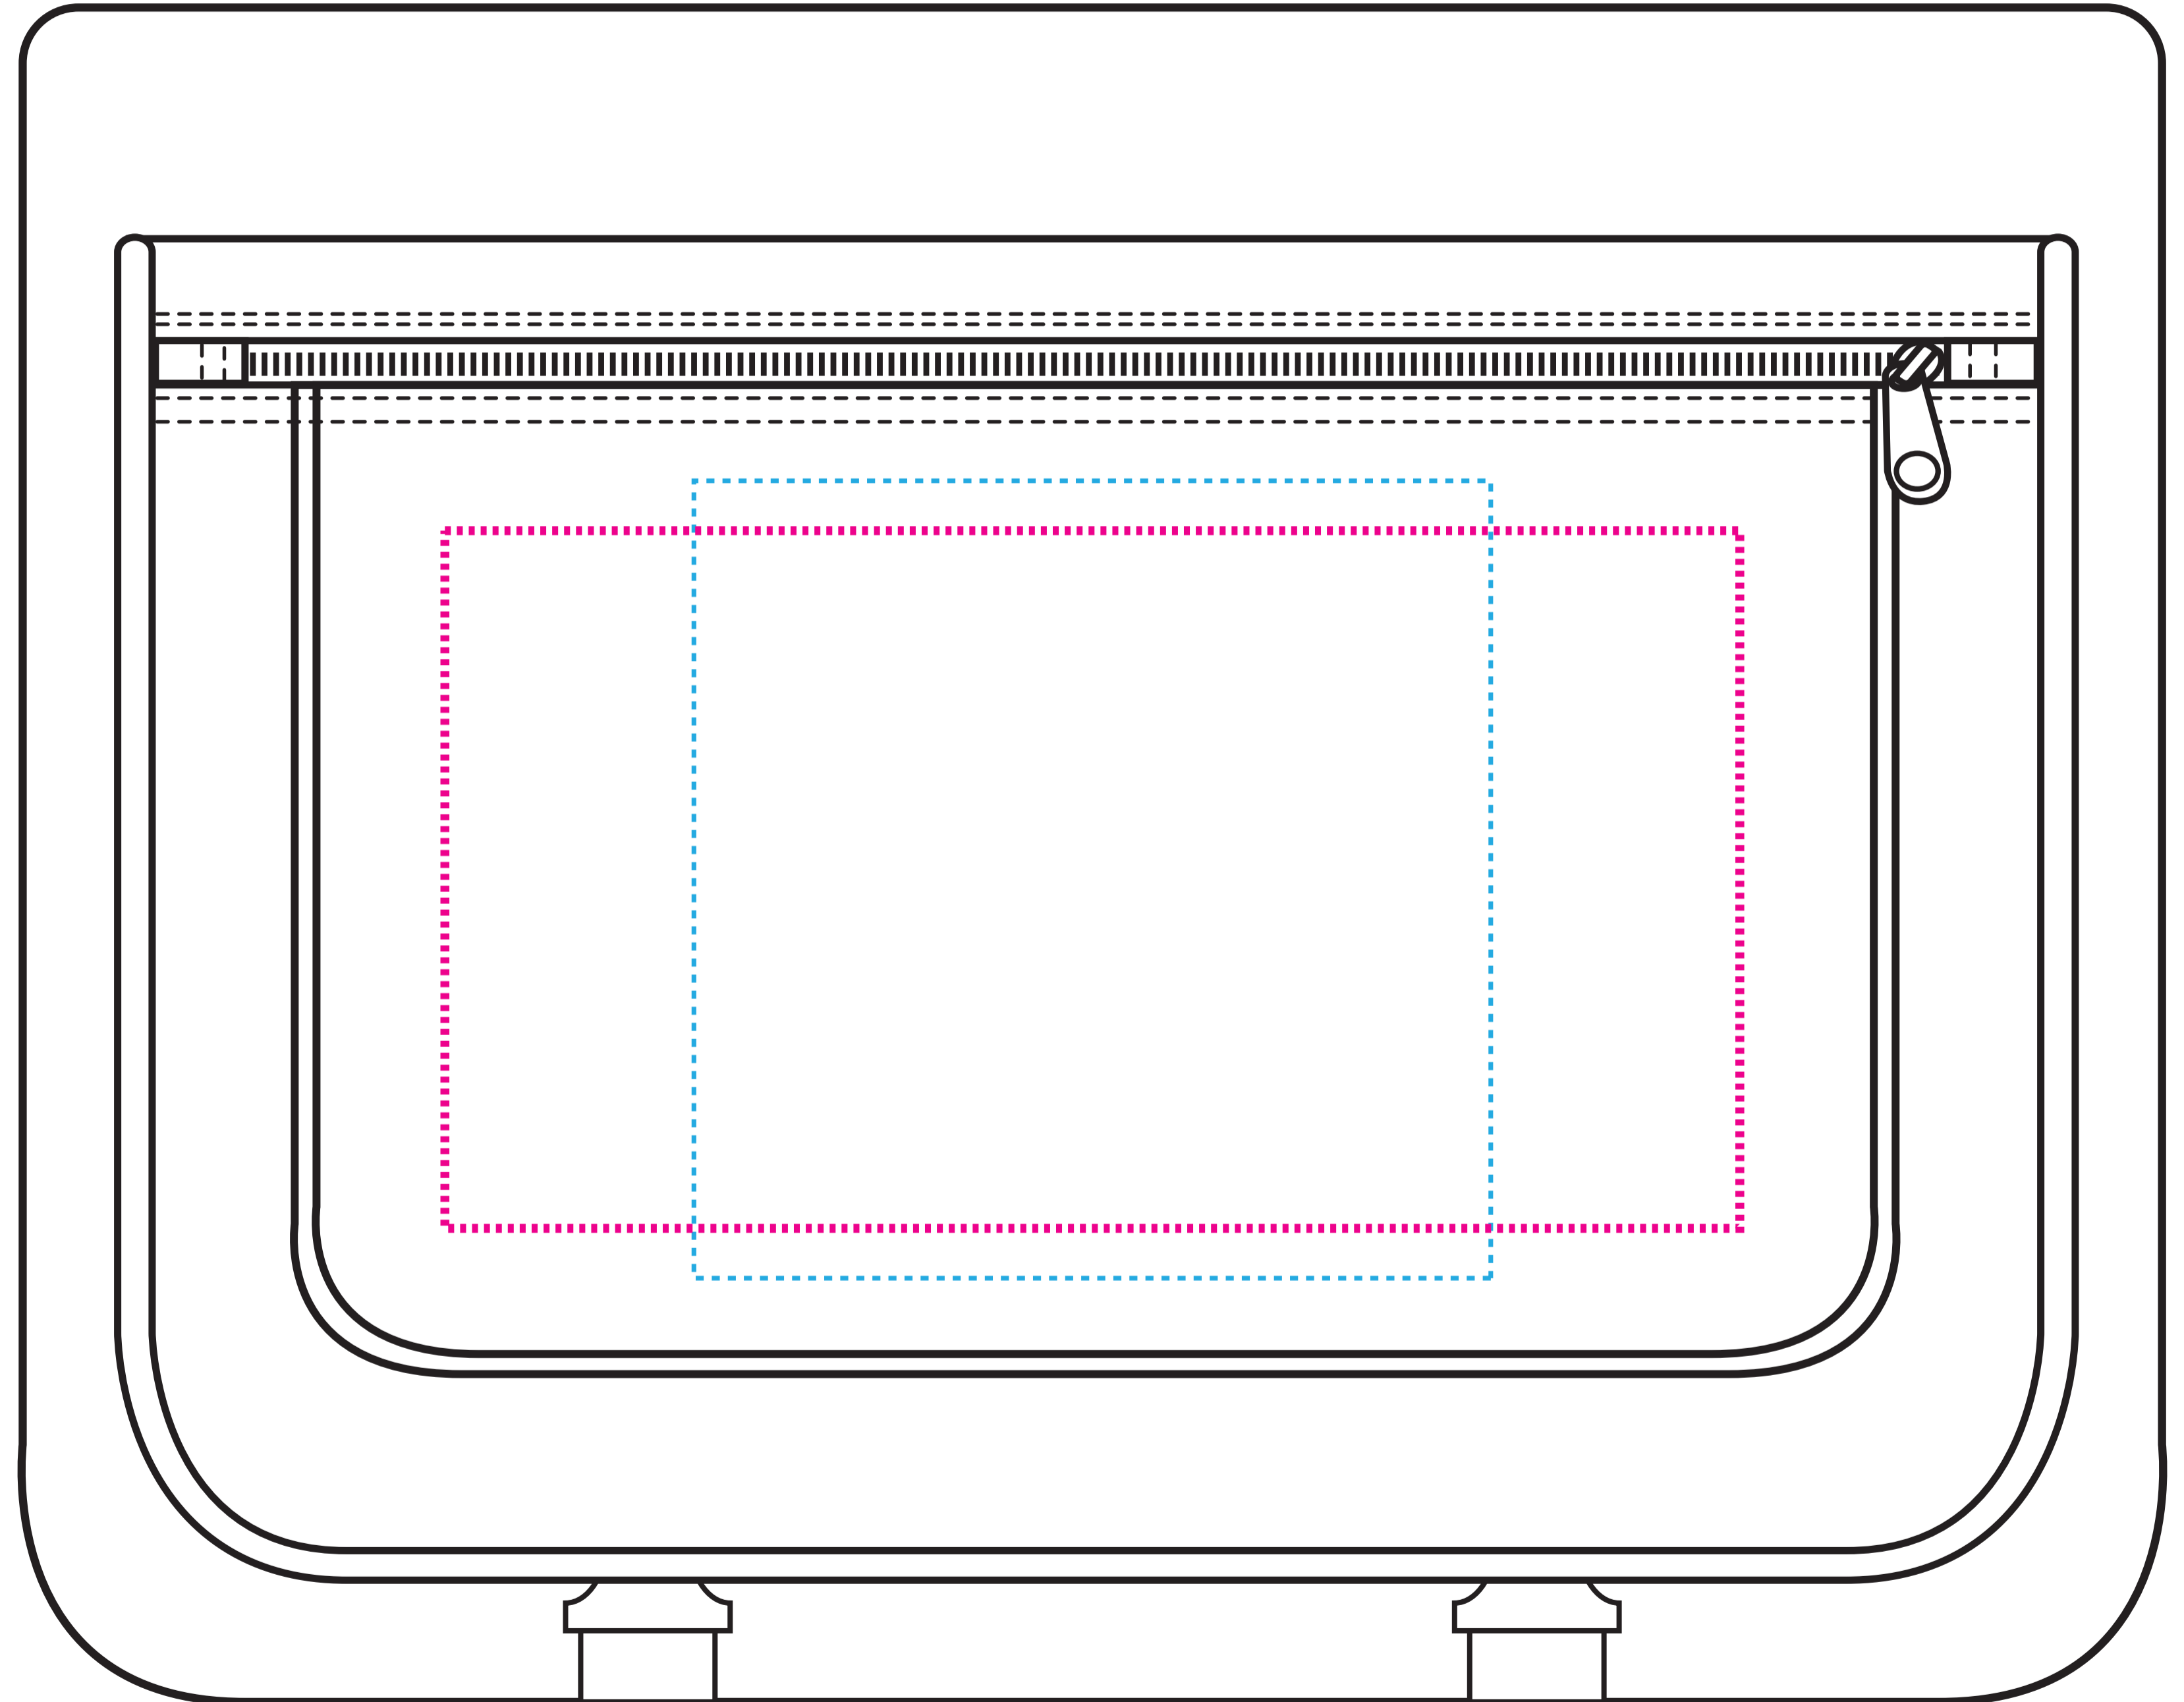

# 3706

PRODUCT SIZE: 43w x 10d x 34h cm

— PRINT AREA: 26w x 14h cm

..... EMBROIDERY AREA: 26w x 14h cm

ARTWORK @ 100%