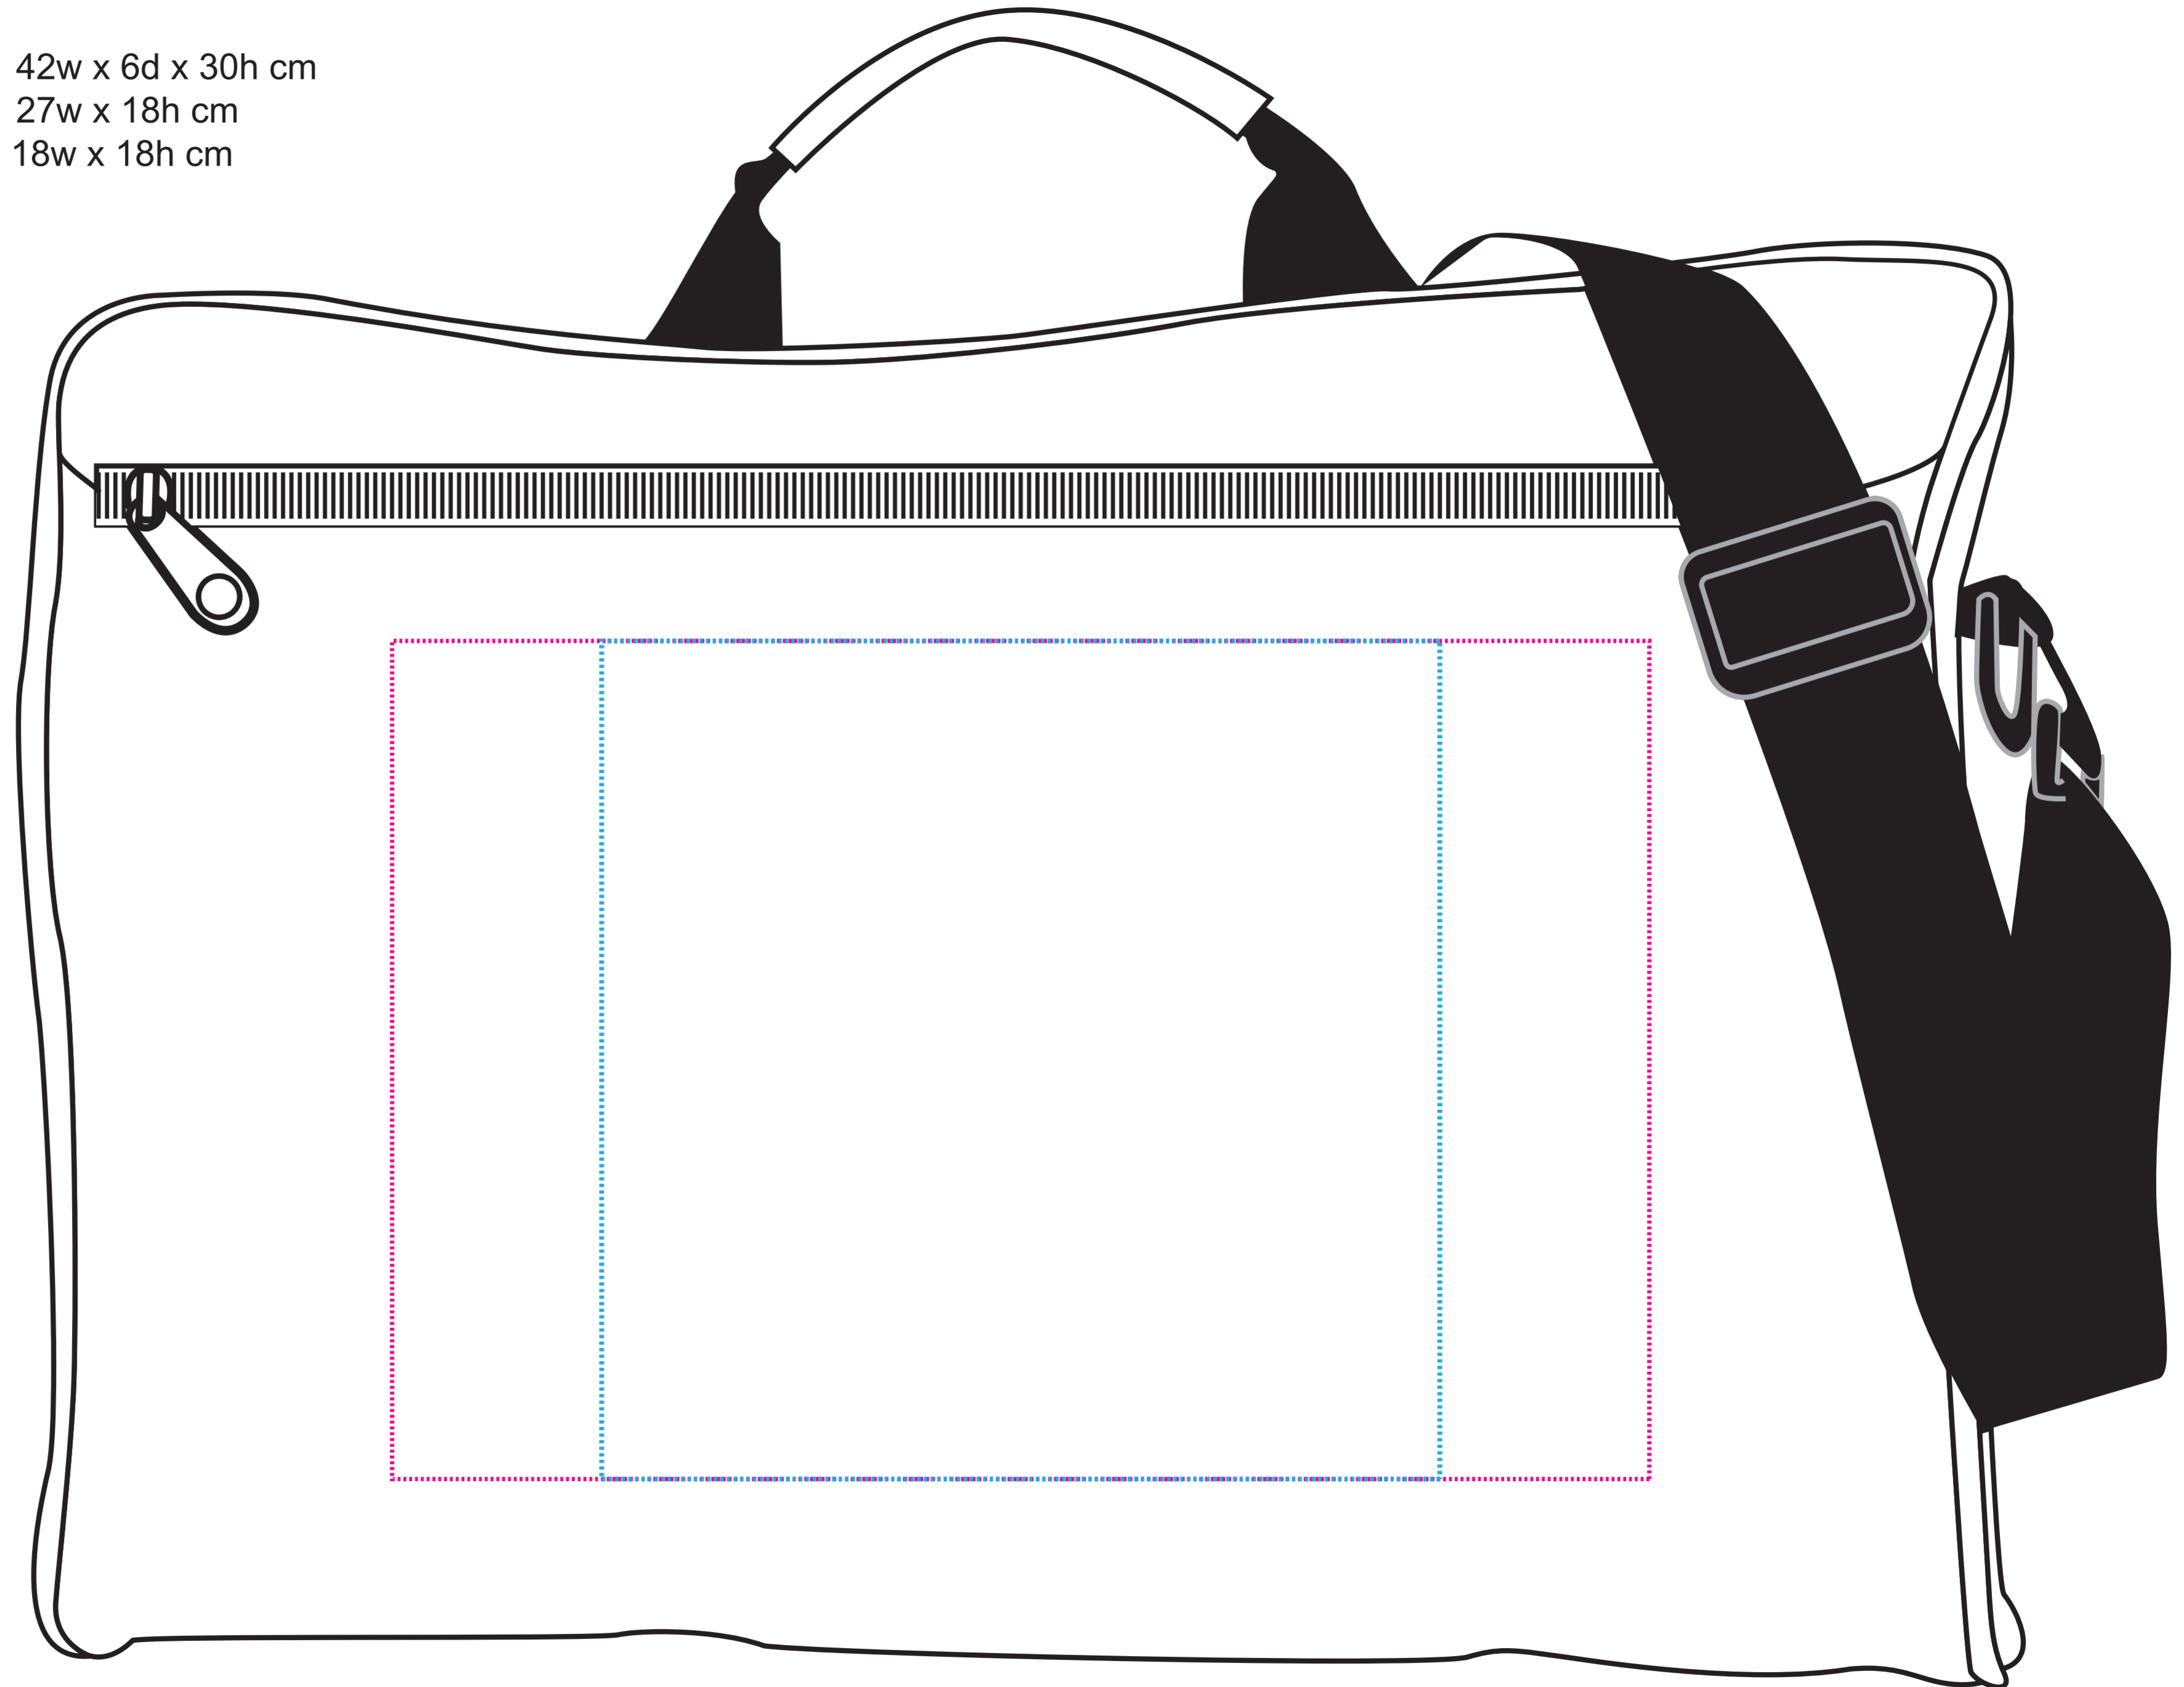

3705

PRODUCT SIZE:

42w x 6d x 30h cm

— PRINT AREA:

27w x 18h cm

..... EMBROIDERY AREA: 18w x 18h cm

ARTWORK @ 100%