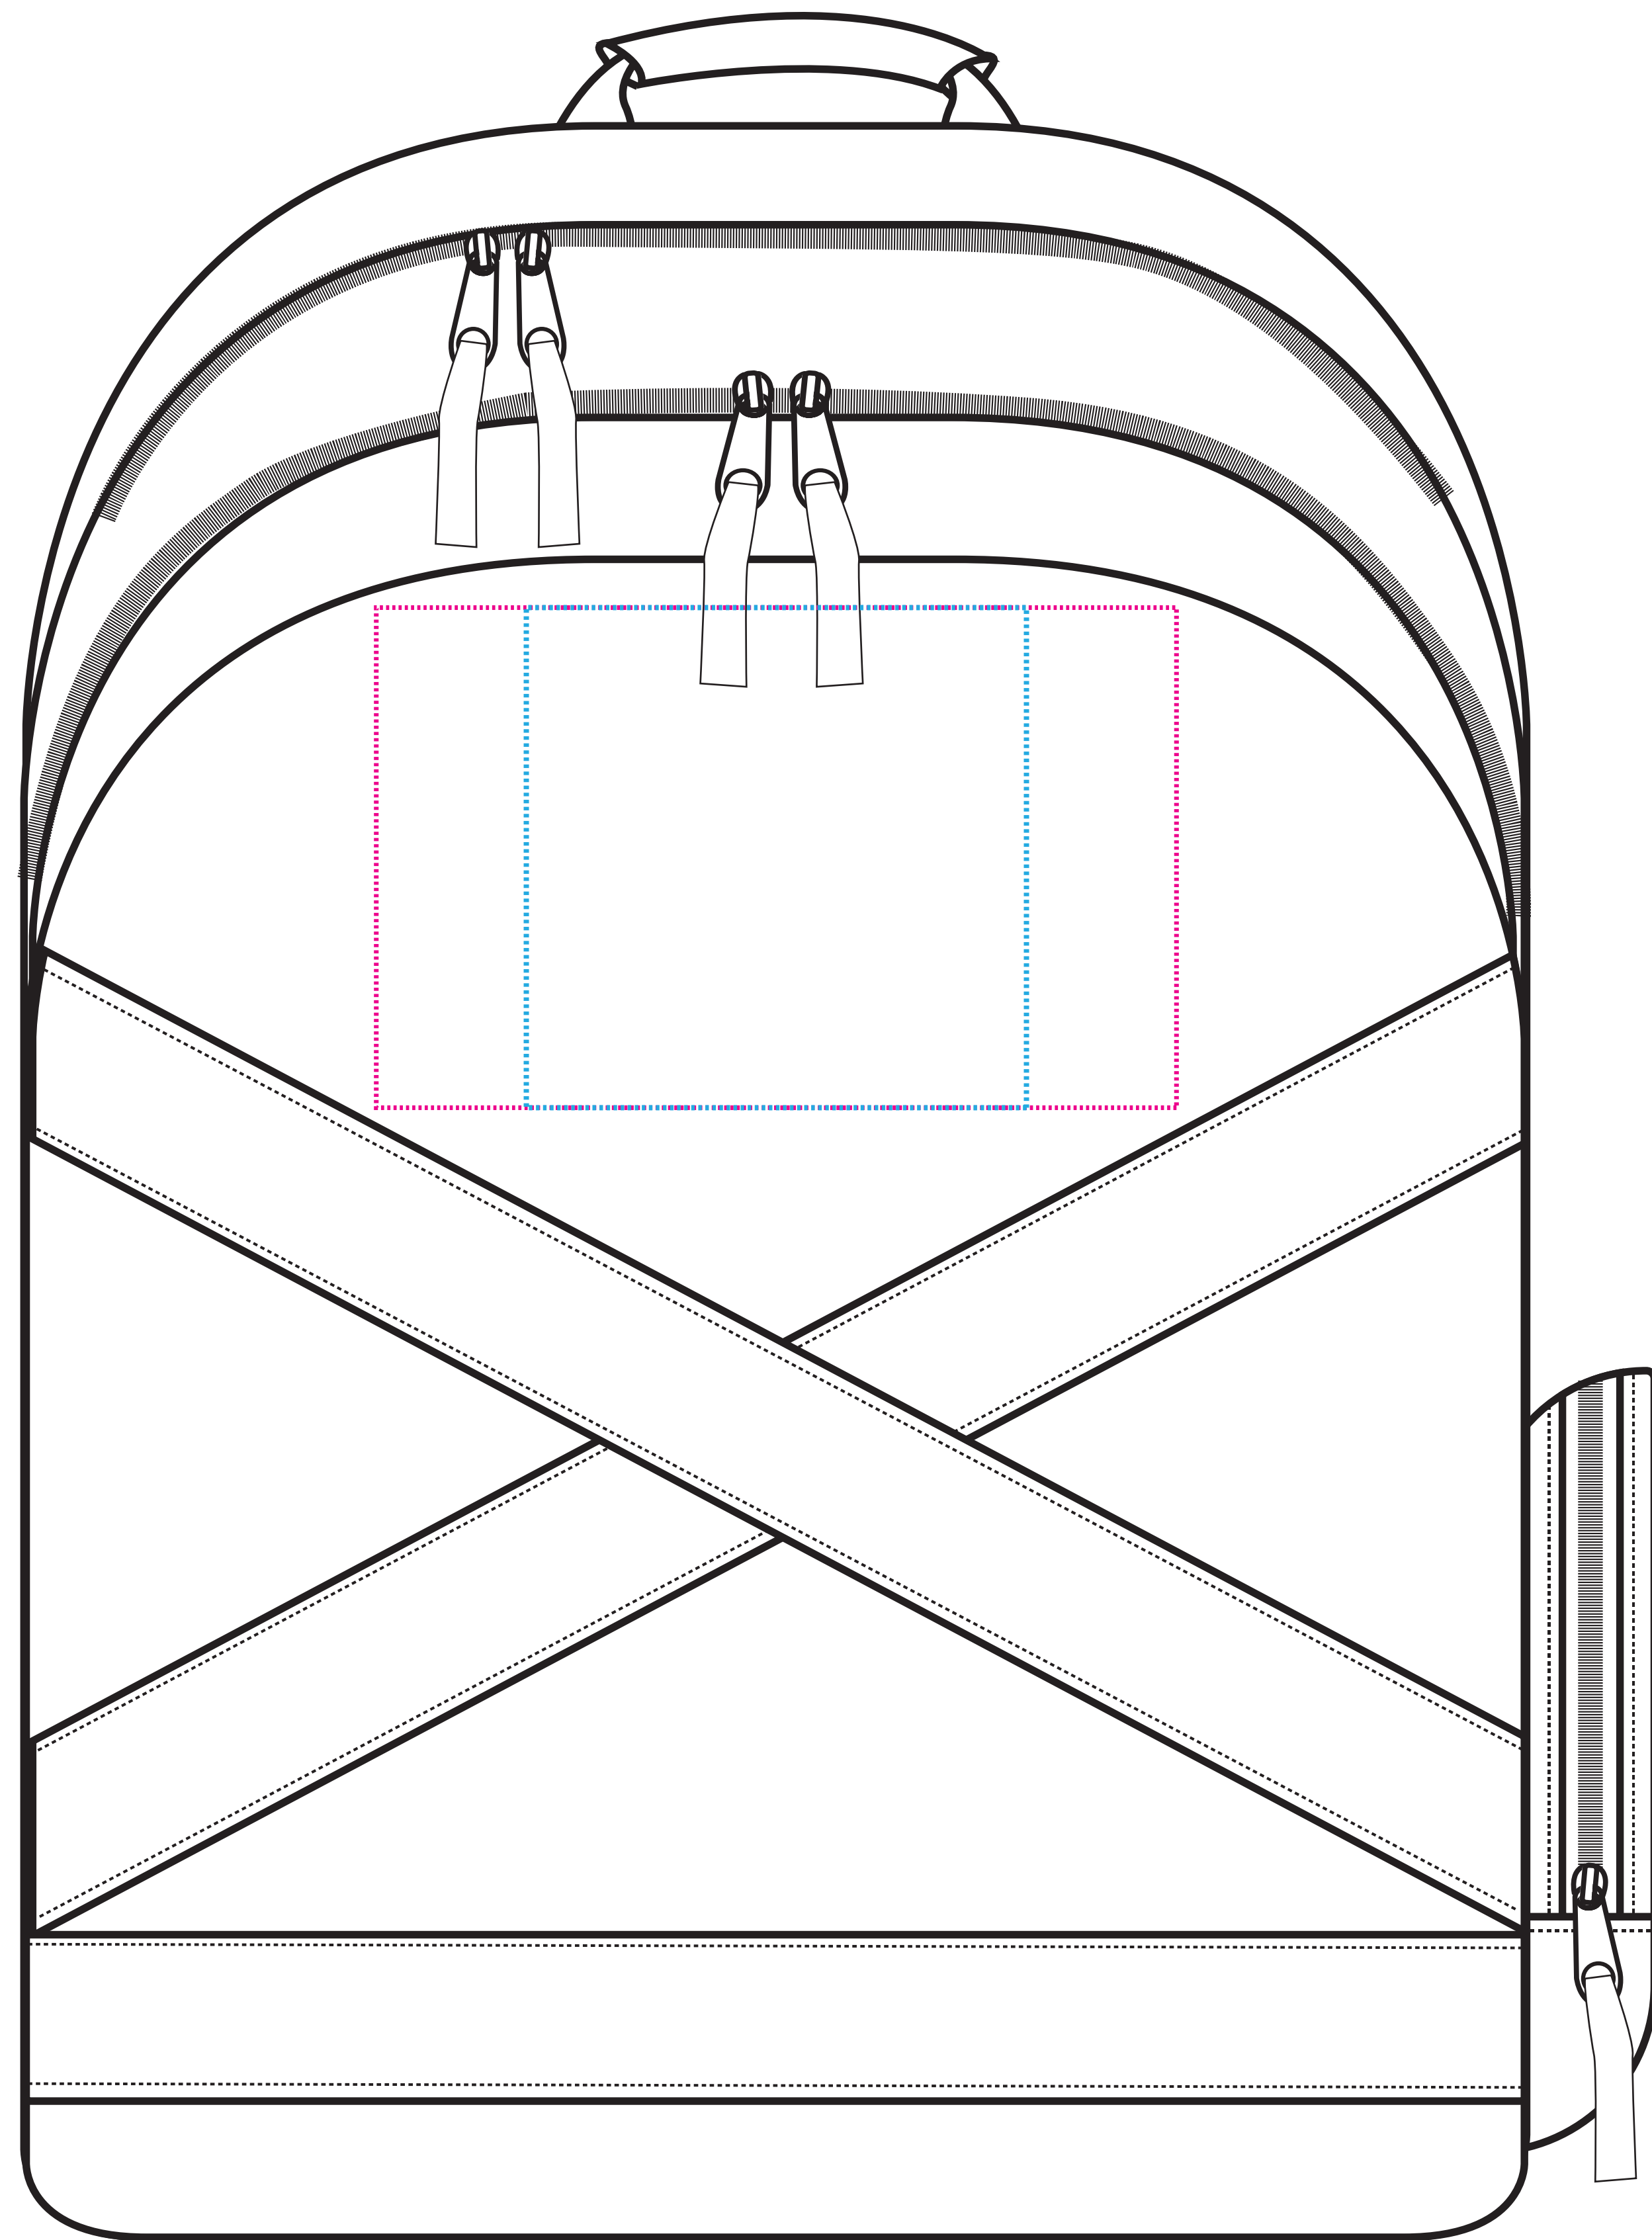

# 7001

PRODUCT SIZE: 30w x 20d x 42h cm

PRINT AREA: 16w x 10h cm

EMBROIDERY AREA: 10w x 10h cm

ARTWORK @ 100%